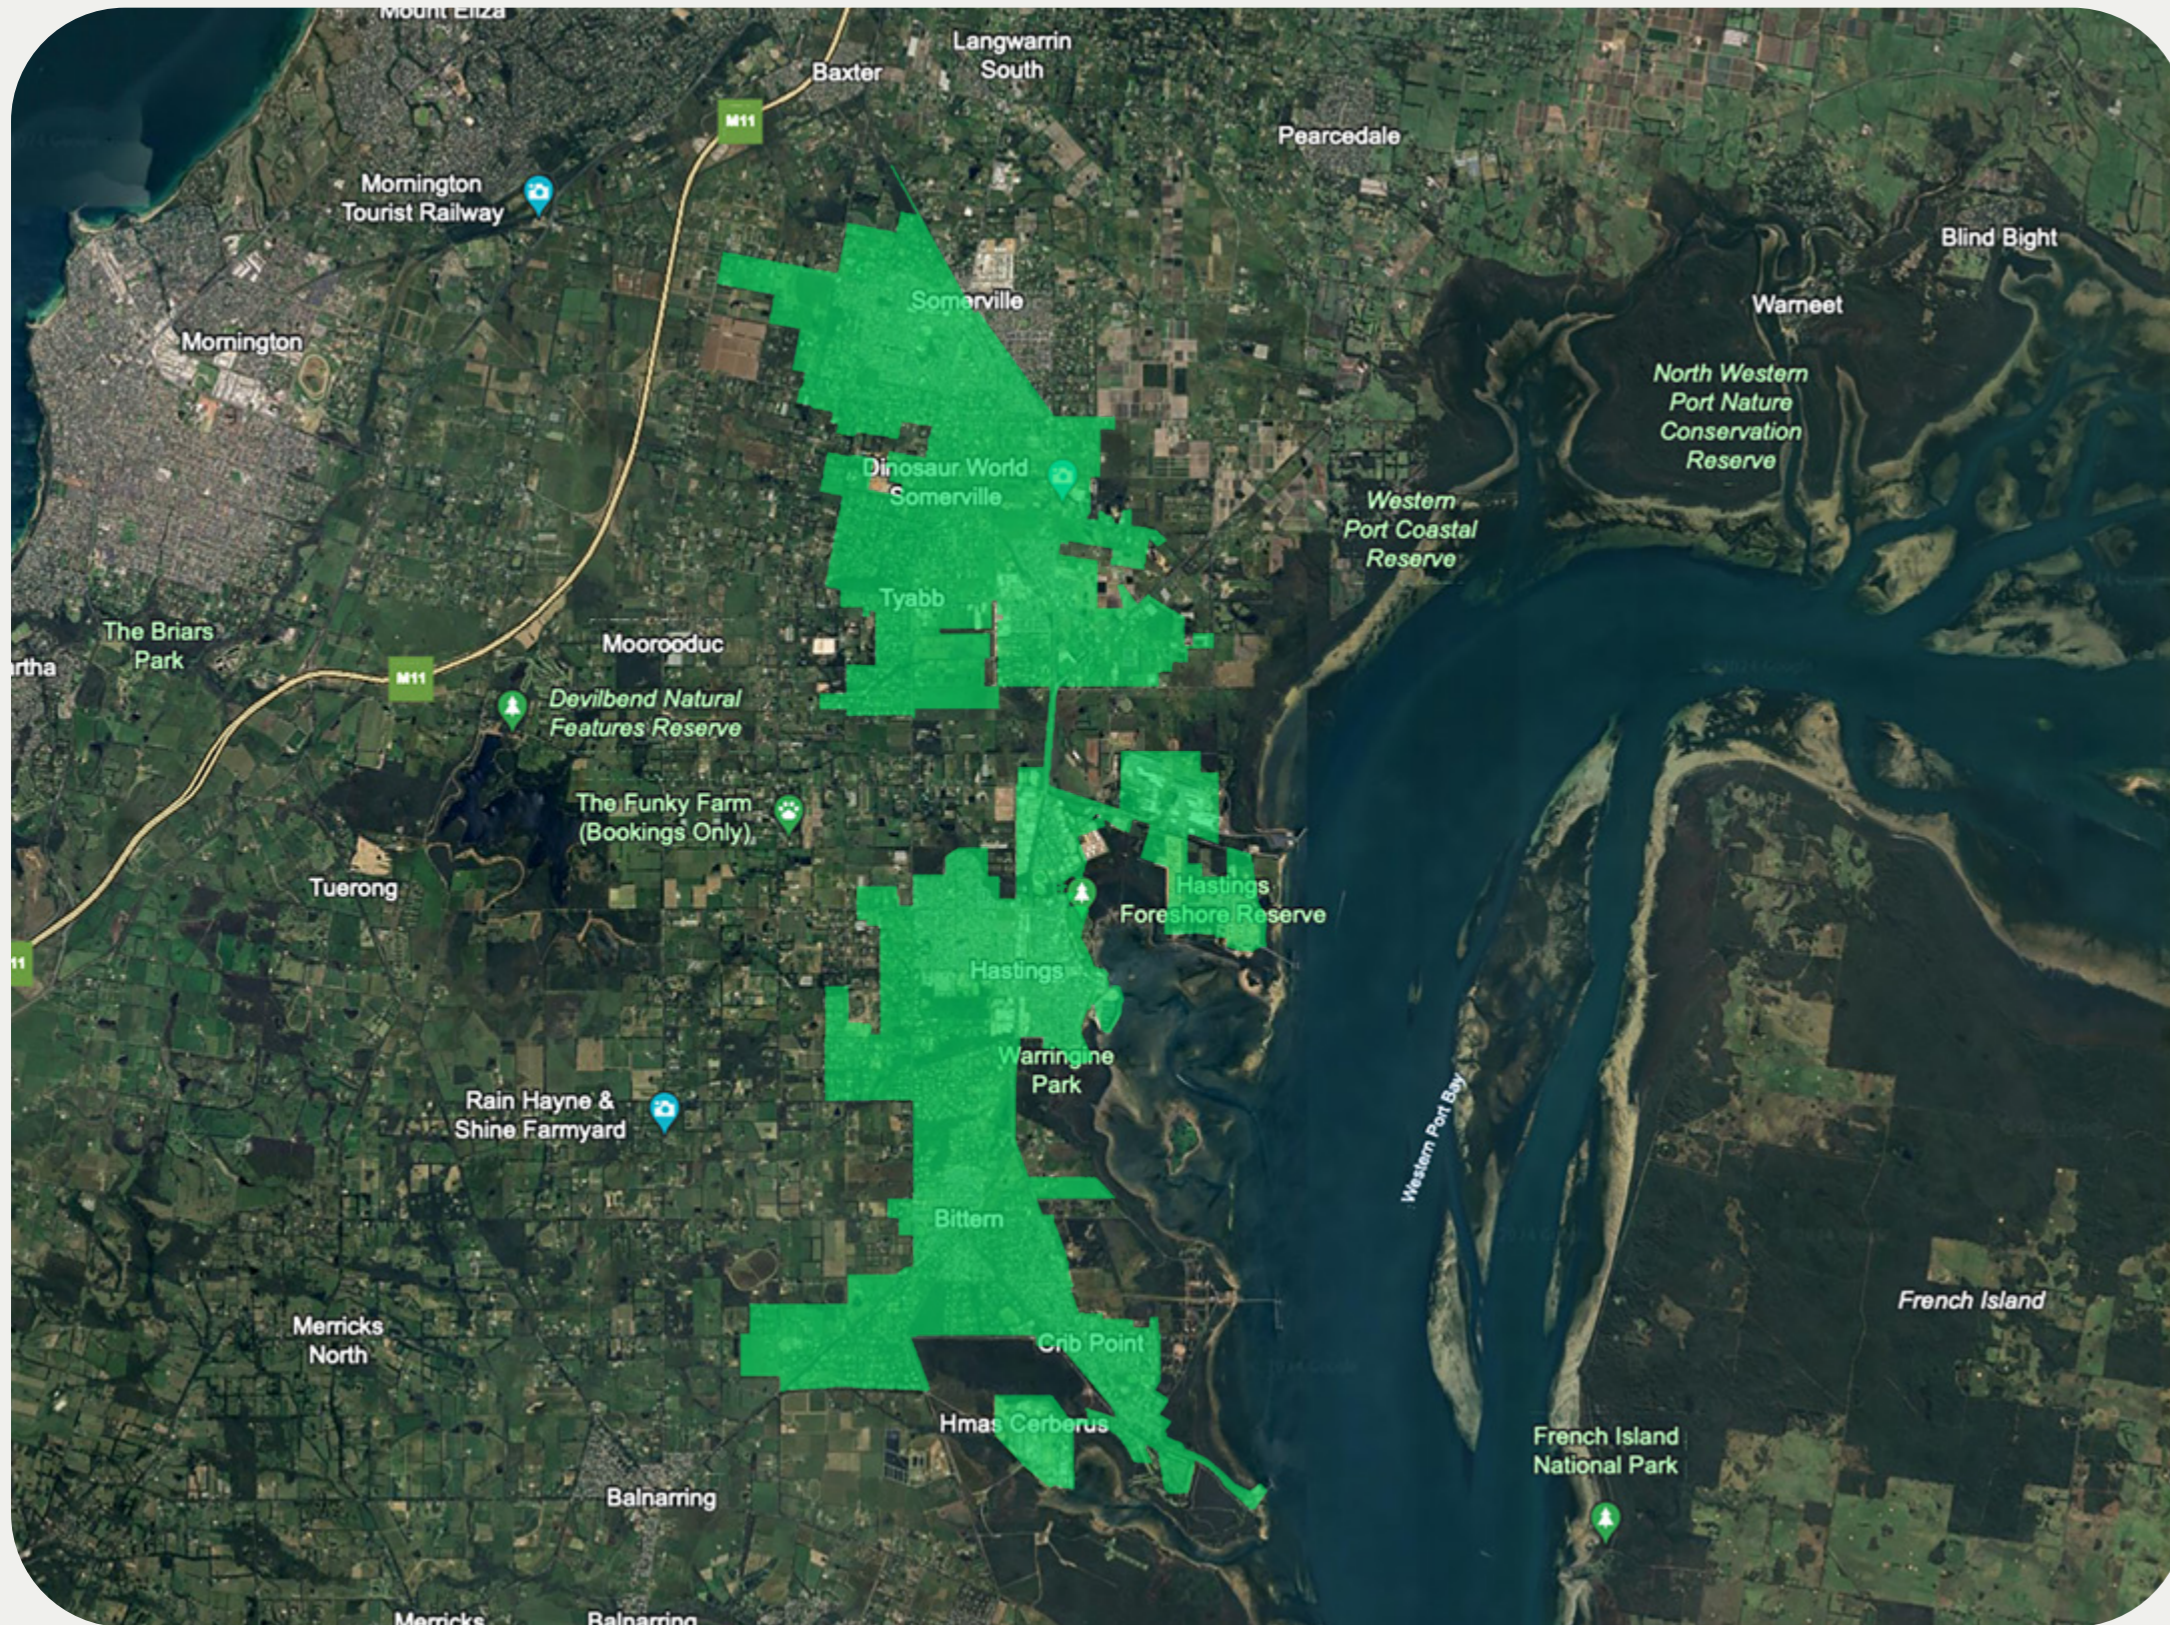

NBN® BUSINESS FIBRE ZONE INDICATIVE MAP HASTINGS / TYABB AND SURROUNDS

The nbn® Business Fibre Initiative is available to businesses right across the country.

The areas highlighted on this map, are part of an nbn® Business Fibre Zone that is eligible for business nbn® Enterprise Ethernet.

Adjacent or nearby BFZ's may include:

- Mornington

To find out more about the Fibre Initiative contact your service provider, or visit: nbn.com.au/businessfibre

Key

-  nbn® Business Fibre Zone