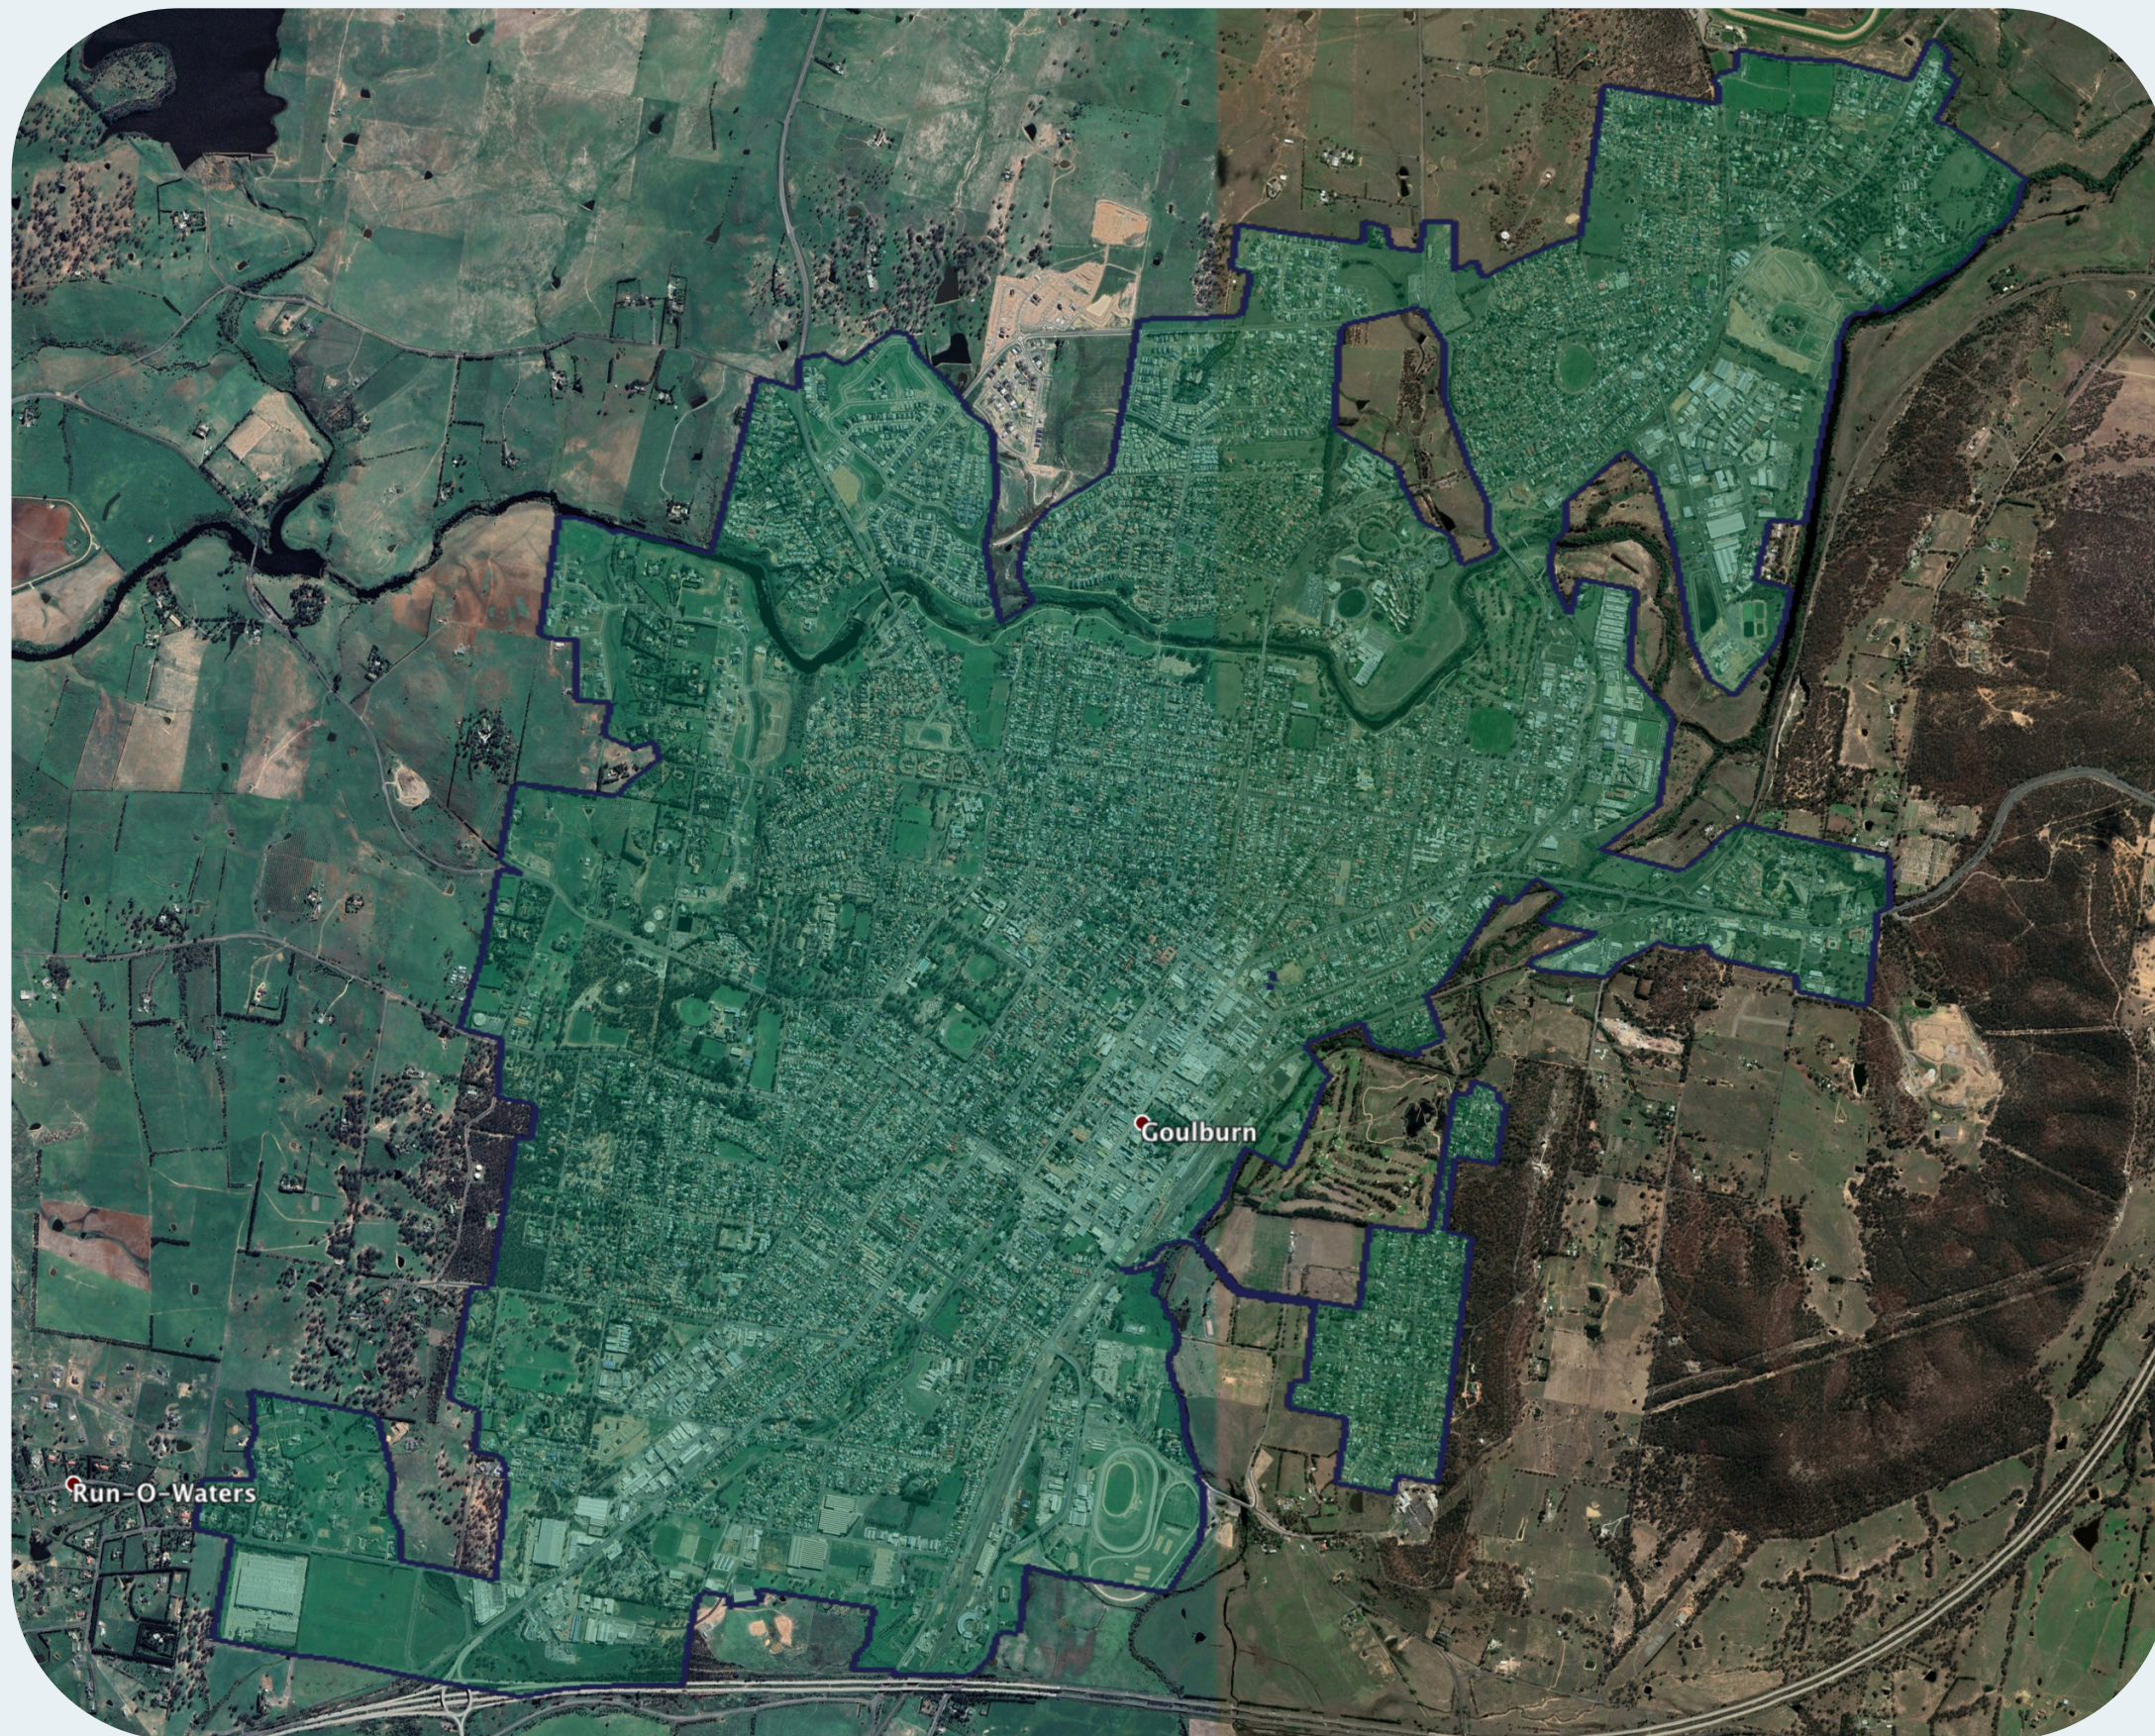

nbn™ Business Fibre Zone indicative map - Goulburn and surrounds

The nbn™ Business Fibre Initiative is available to businesses right across the country.

The area highlighted on this map, is part of an nbn™ Business Fibre Zone that is eligible for business nbn™ Enterprise Ethernet.

To find out more about the Fibre Initiative contact your service provider, or visit: nbn.com.au/businessfibre

Key

-  nbn™ Business Fibre Zone
-  Adjacent/nearby nbn™ Business Fibre Zone (where relevant)