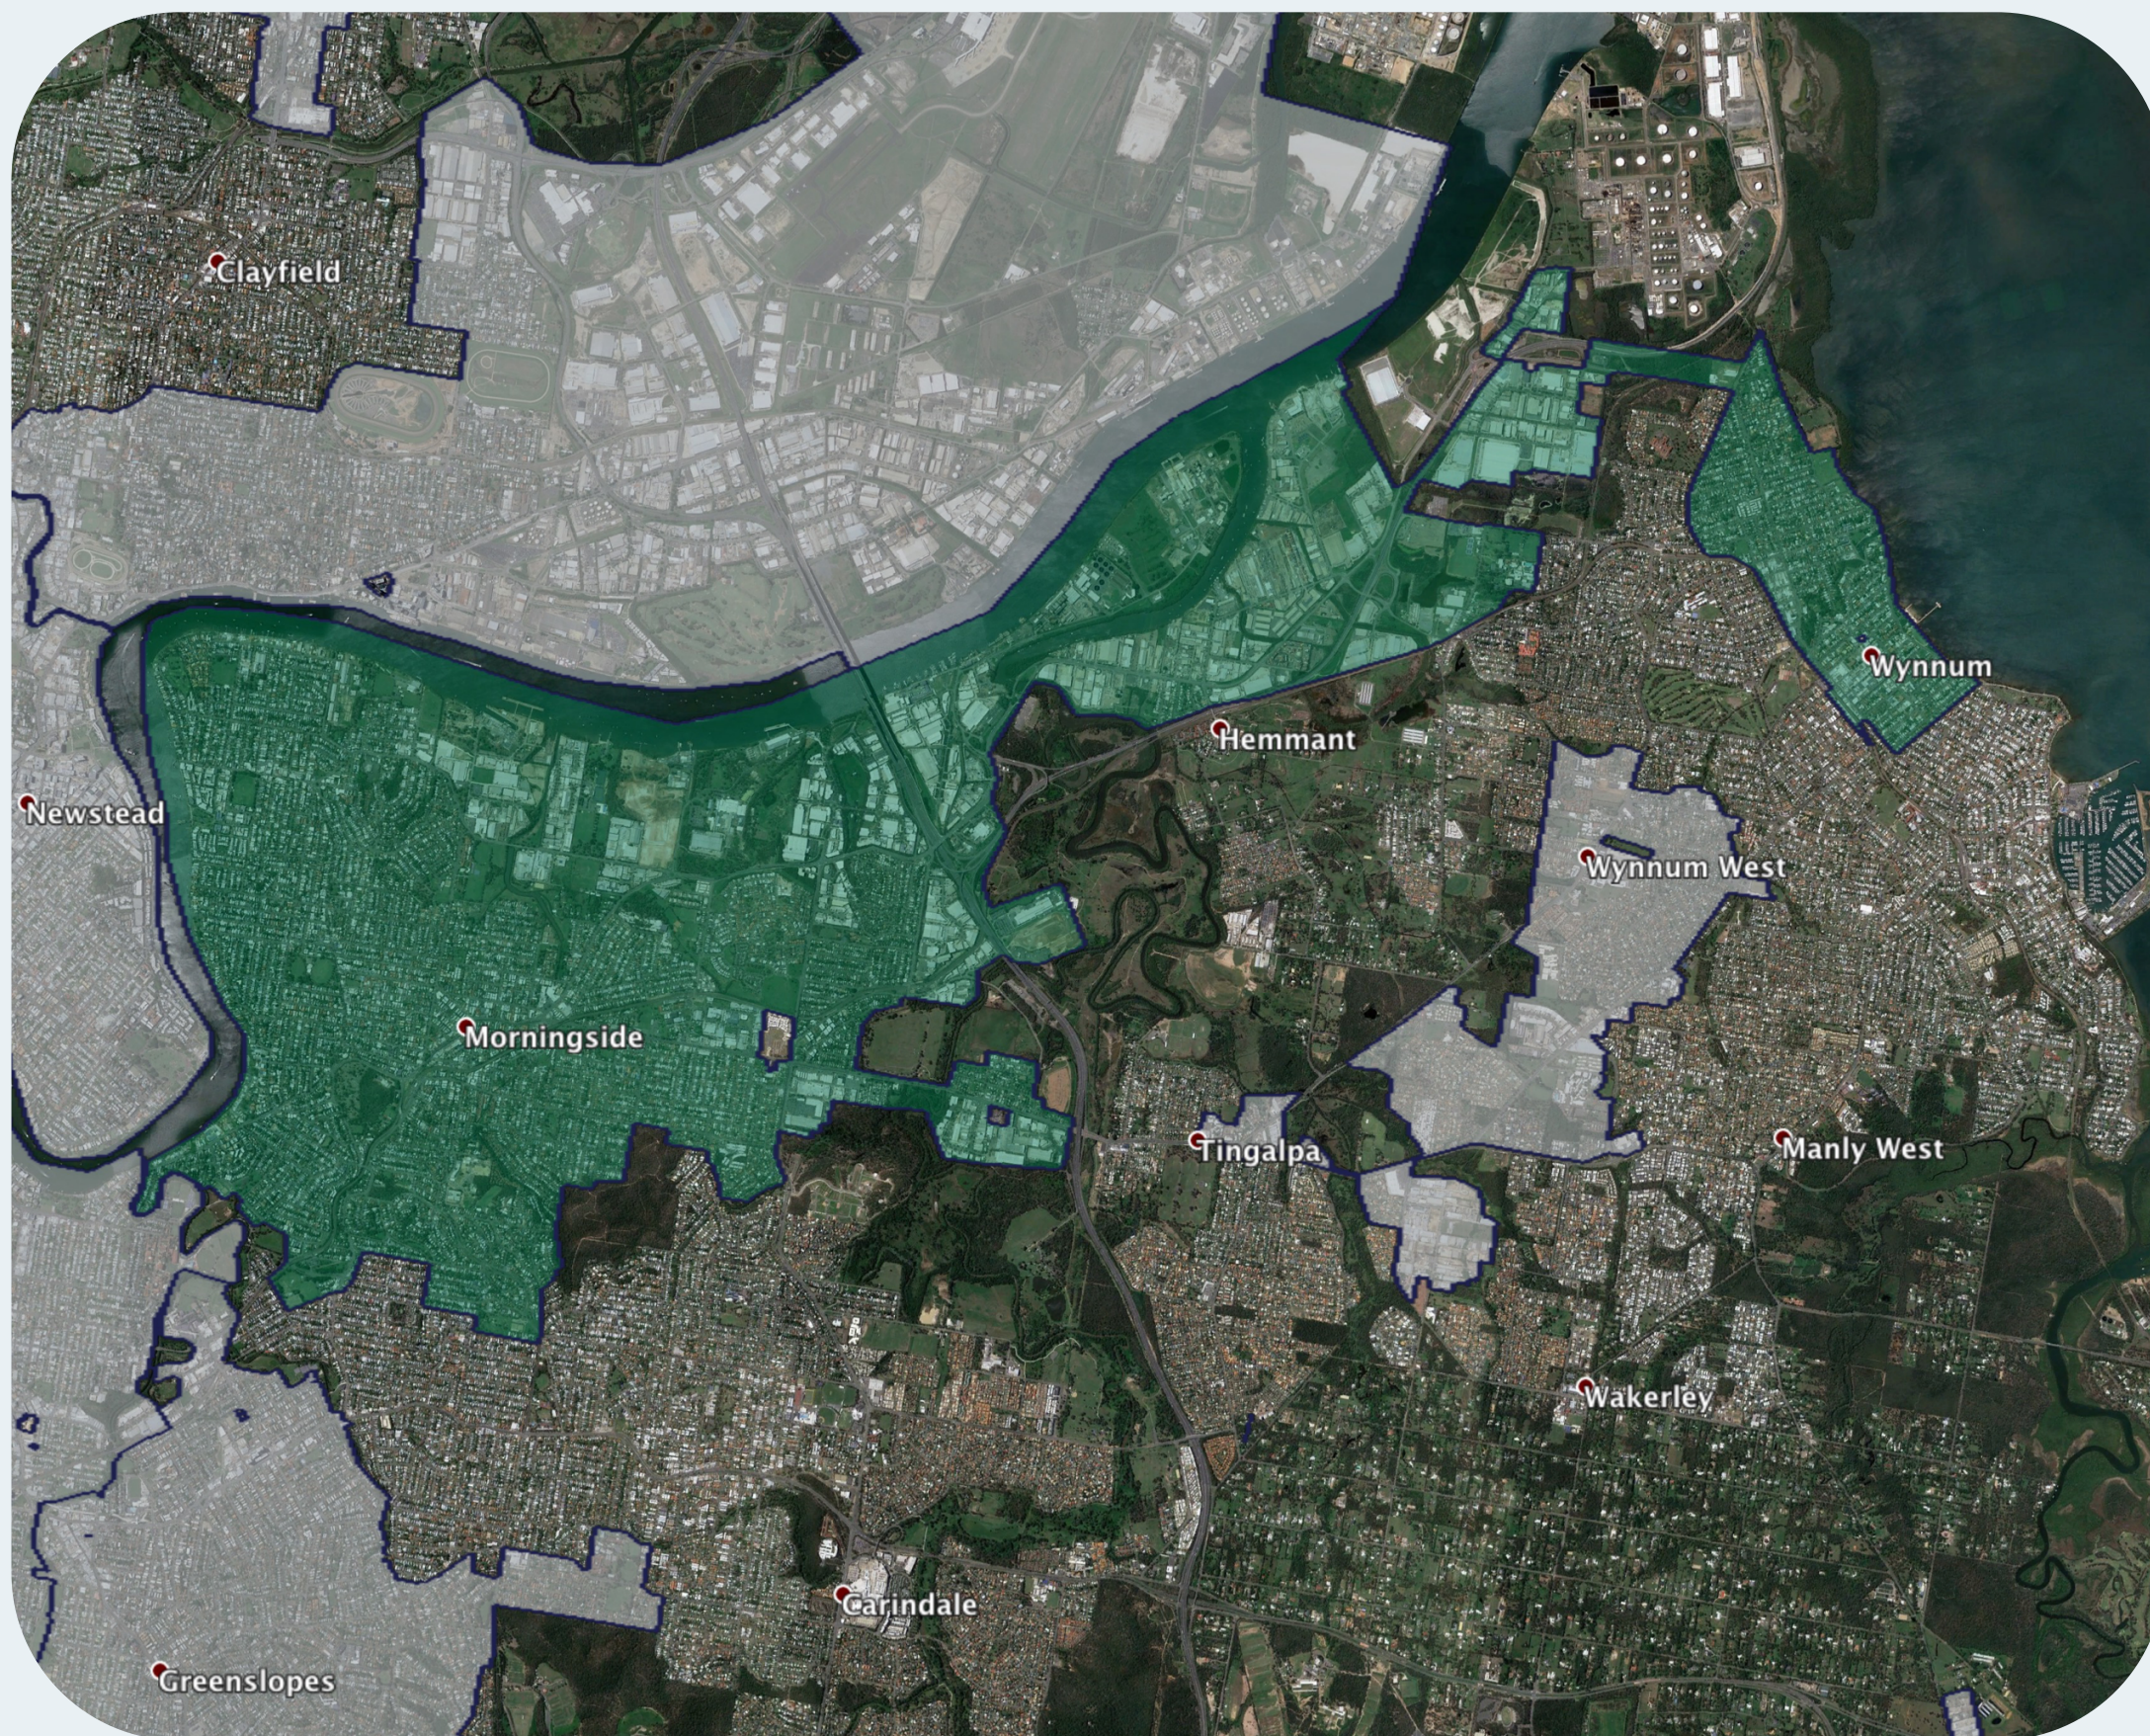

nbn™ Business Fibre Zone indicative map – Morningside - Lytton and surrounds

The nbn™ Business Fibre Initiative is available to businesses right across the country.

The areas highlighted on this map, are part of an nbn™ Business Fibre Zone that is eligible for business nbn™ Enterprise Ethernet.

To find out more about the Fibre Initiative contact your service provider, or visit: nbn.com.au/businessfibre

Key

-  nbn™ Business Fibre Zone
-  Adjacent/nearby nbn™ Business Fibre Zone (where relevant)