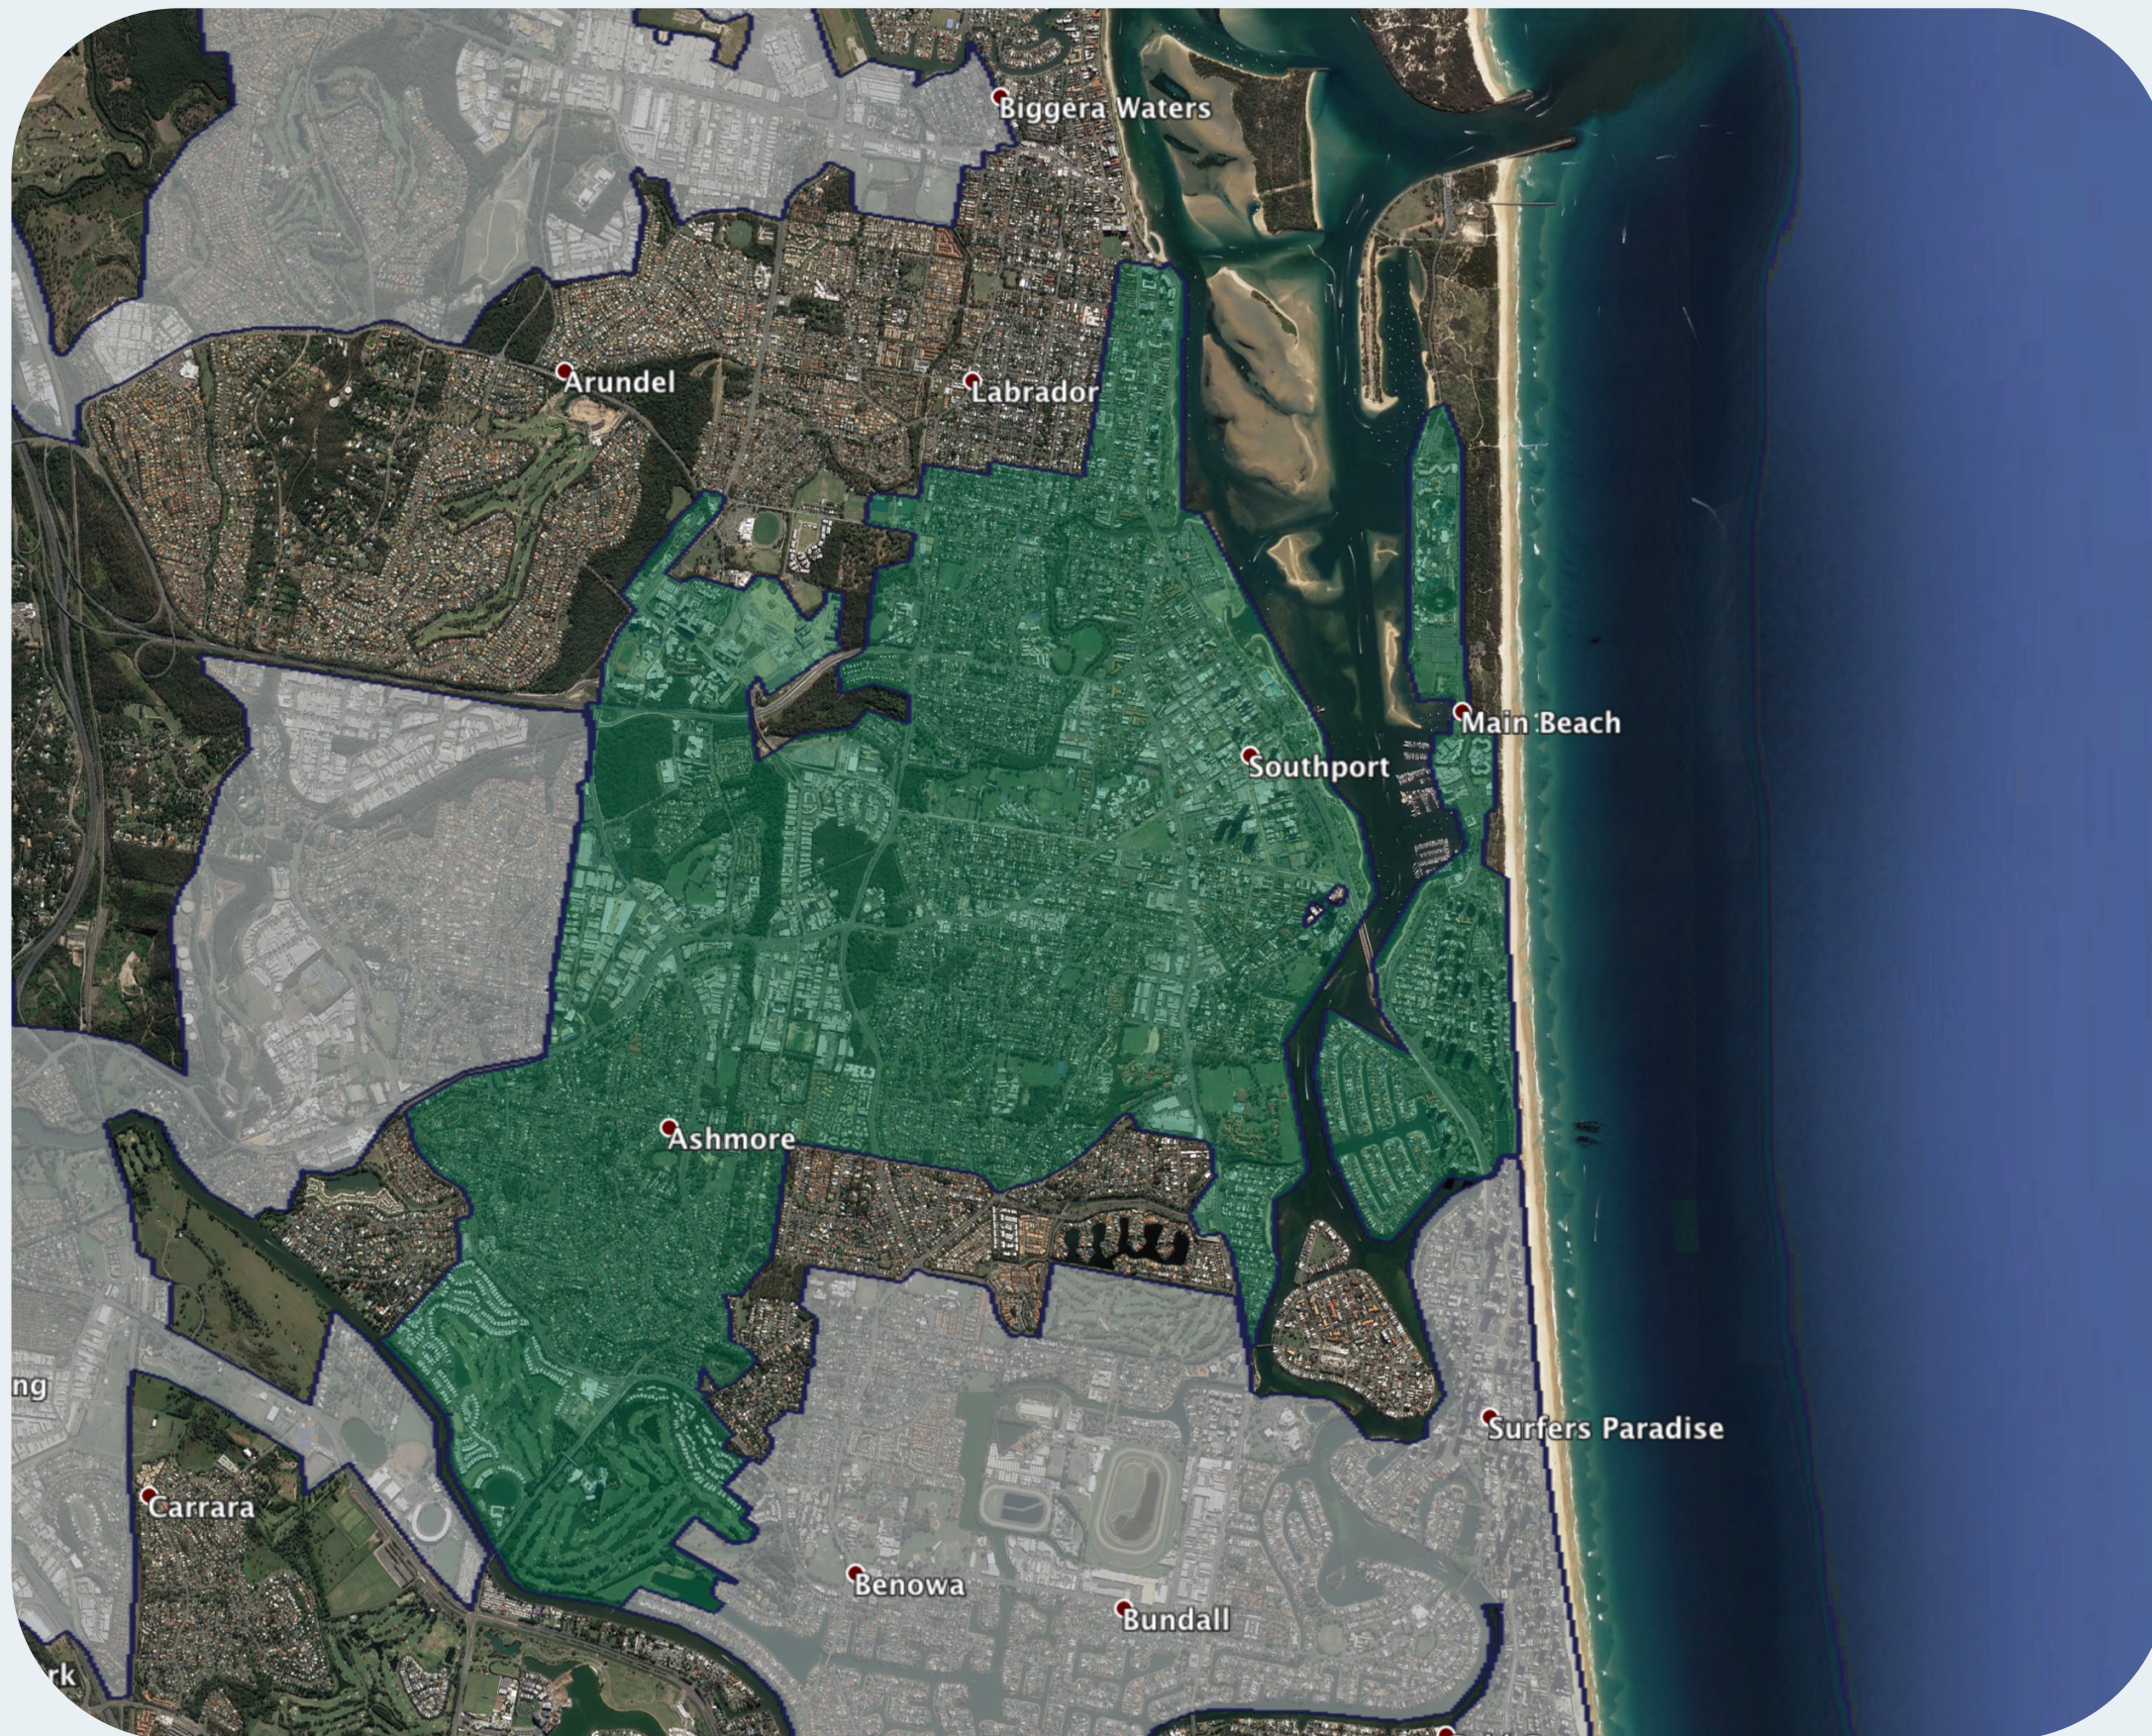

# nbn™ Business Fibre Zone indicative map – Southport and surrounds

The nbn™ Business Fibre Initiative is available to businesses right across the country.

The areas highlighted on this map, are part of an nbn™ Business Fibre Zone that is eligible for business nbn™ Enterprise Ethernet.

## Key

-  nbn™ Business Fibre Zone
-  Adjacent/nearby nbn™ Business Fibre Zone (where relevant)