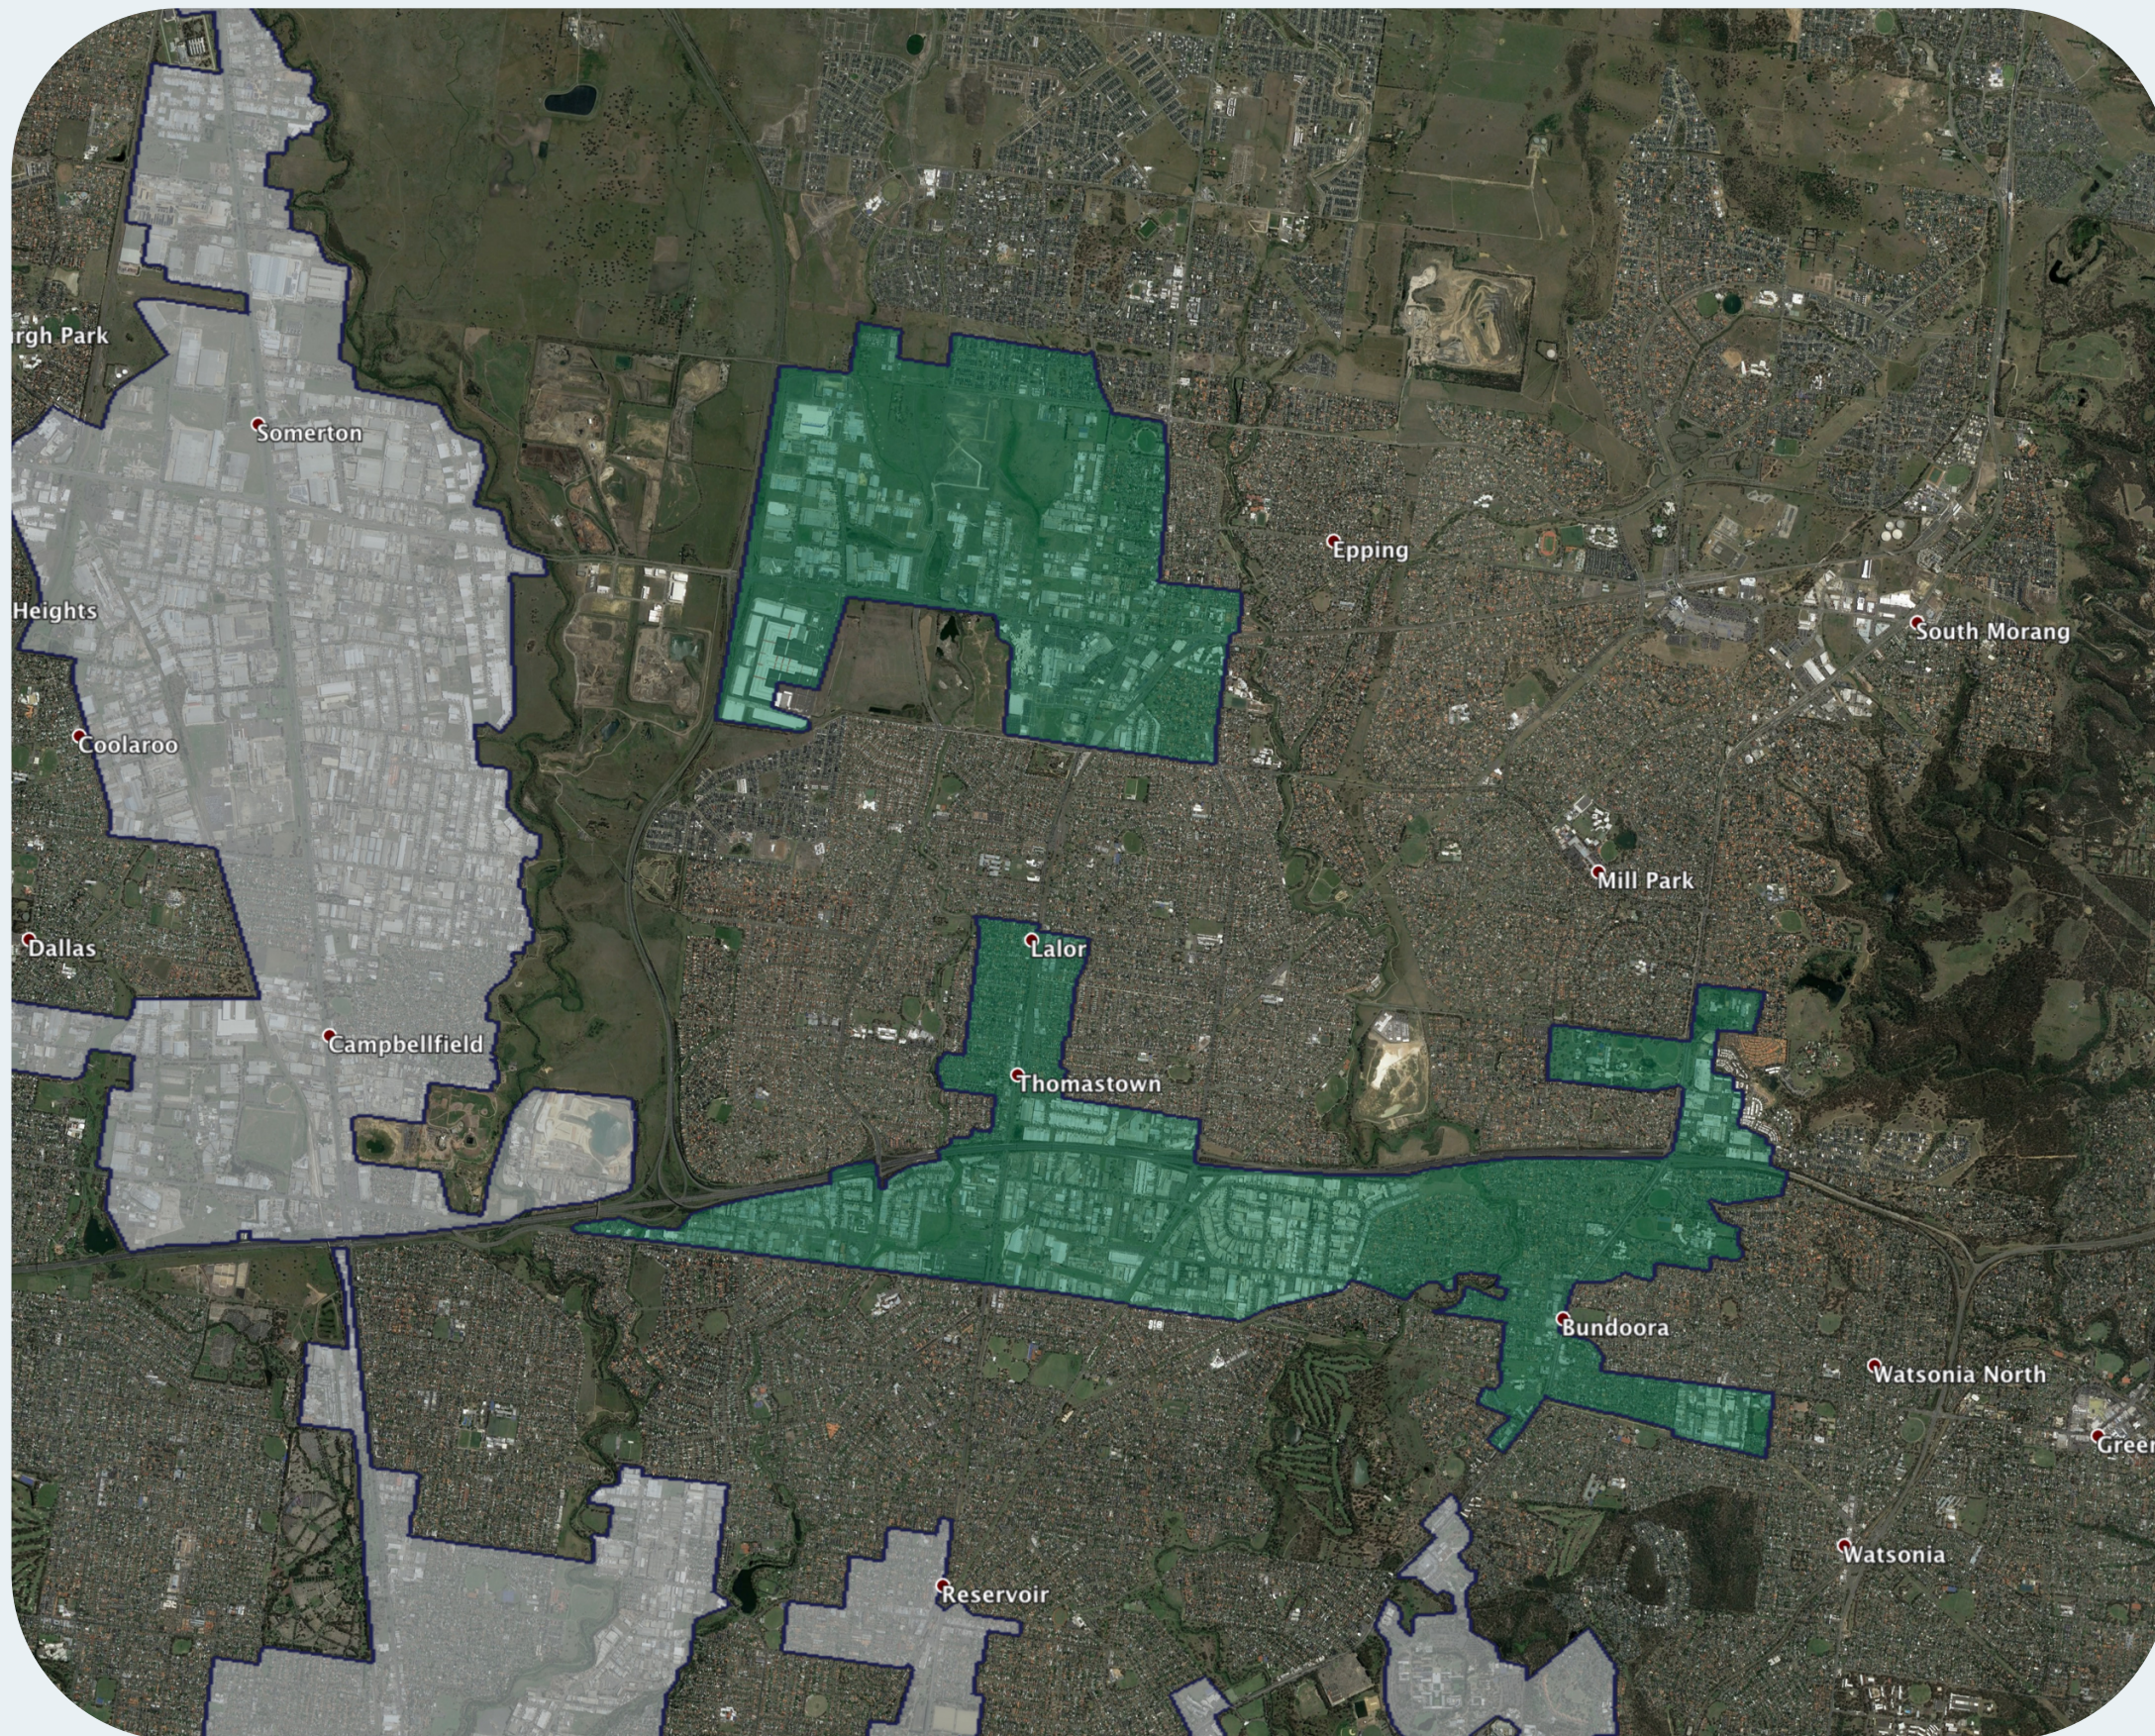

nbn™ Business Fibre Zone indicative map – Thomastown and surrounds

The nbn™ Business Fibre Initiative is available to businesses right across the country.

The areas highlighted on this map, are part of an nbn™ Business Fibre Zone that is eligible for business nbn™ Enterprise Ethernet.

To find out more about the Fibre Initiative contact your service provider, or visit: nbn.com.au/businessfibre

Key

-  nbn™ Business Fibre Zone
-  Adjacent/nearby nbn™ Business Fibre Zone (where relevant)