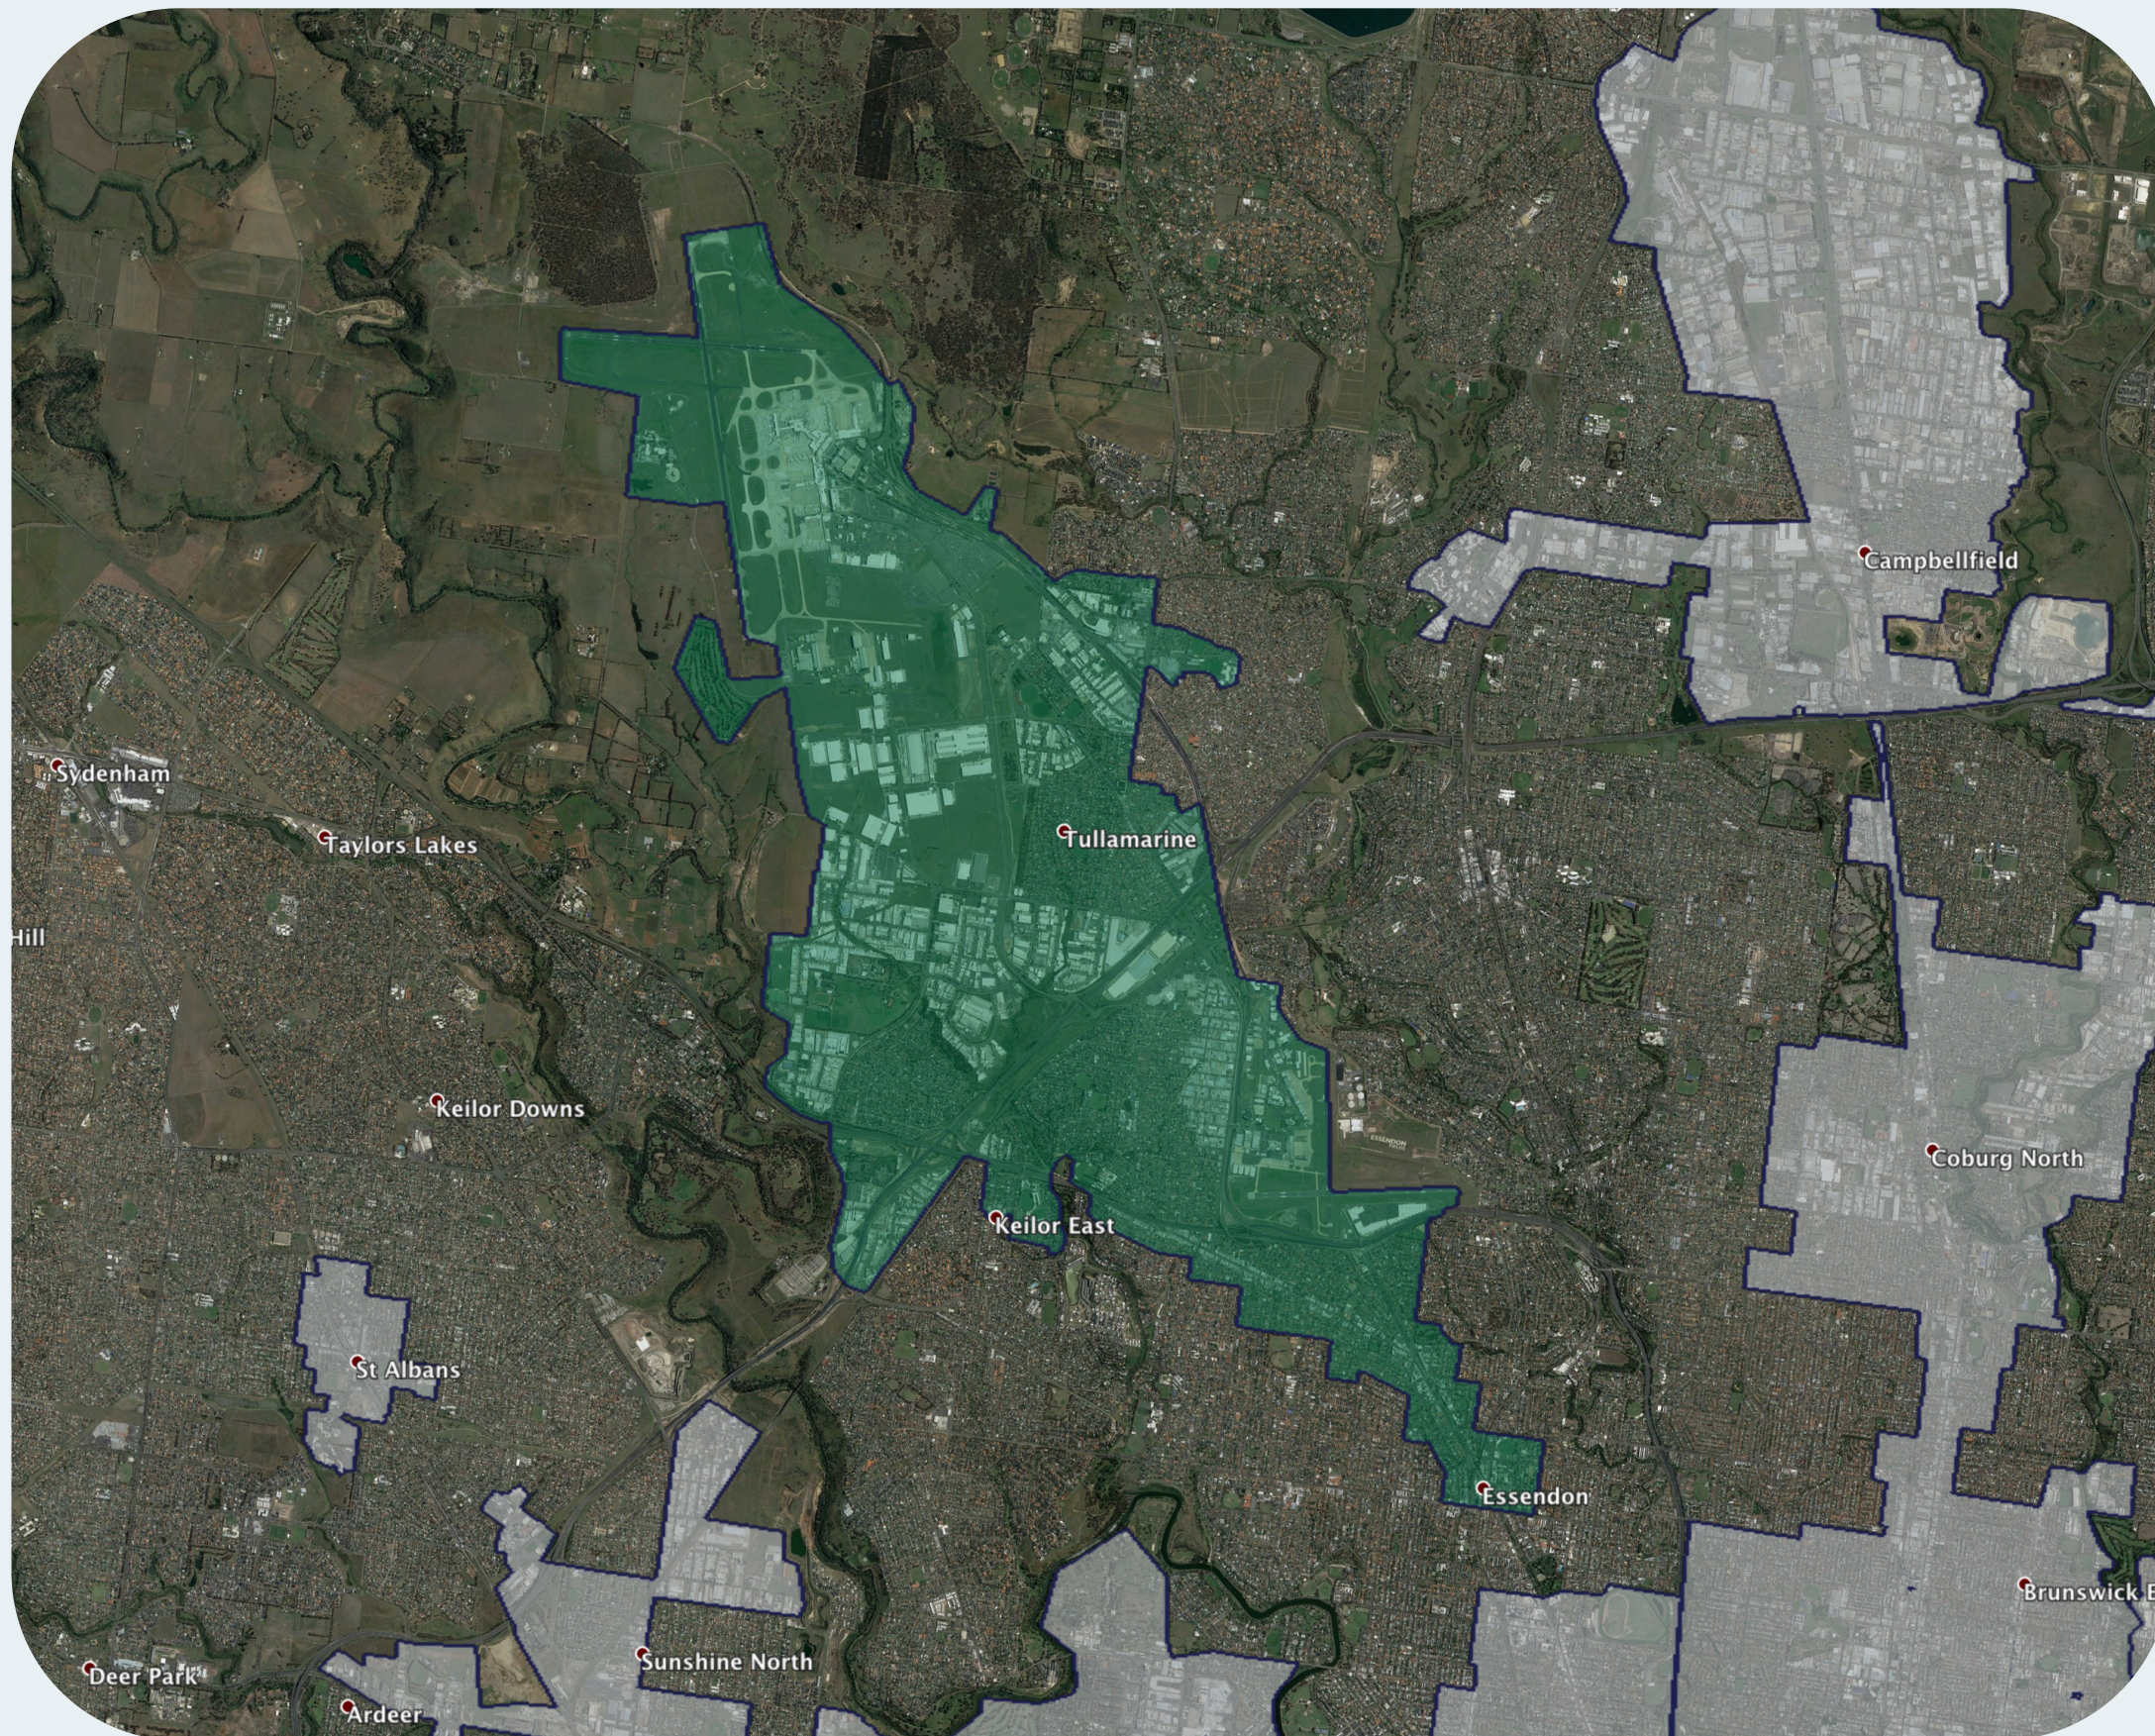

# nbn™ Business Fibre Zone indicative map – Tullamarine and surrounds

The nbn™ Business Fibre Initiative is available to businesses right across the country.

The areas highlighted on this map, are part of an nbn™ Business Fibre Zone that is eligible for business nbn™ Enterprise Ethernet.

## Key

-  nbn™ Business Fibre Zone
-  Adjacent/nearby nbn™ Business Fibre Zone (where relevant)