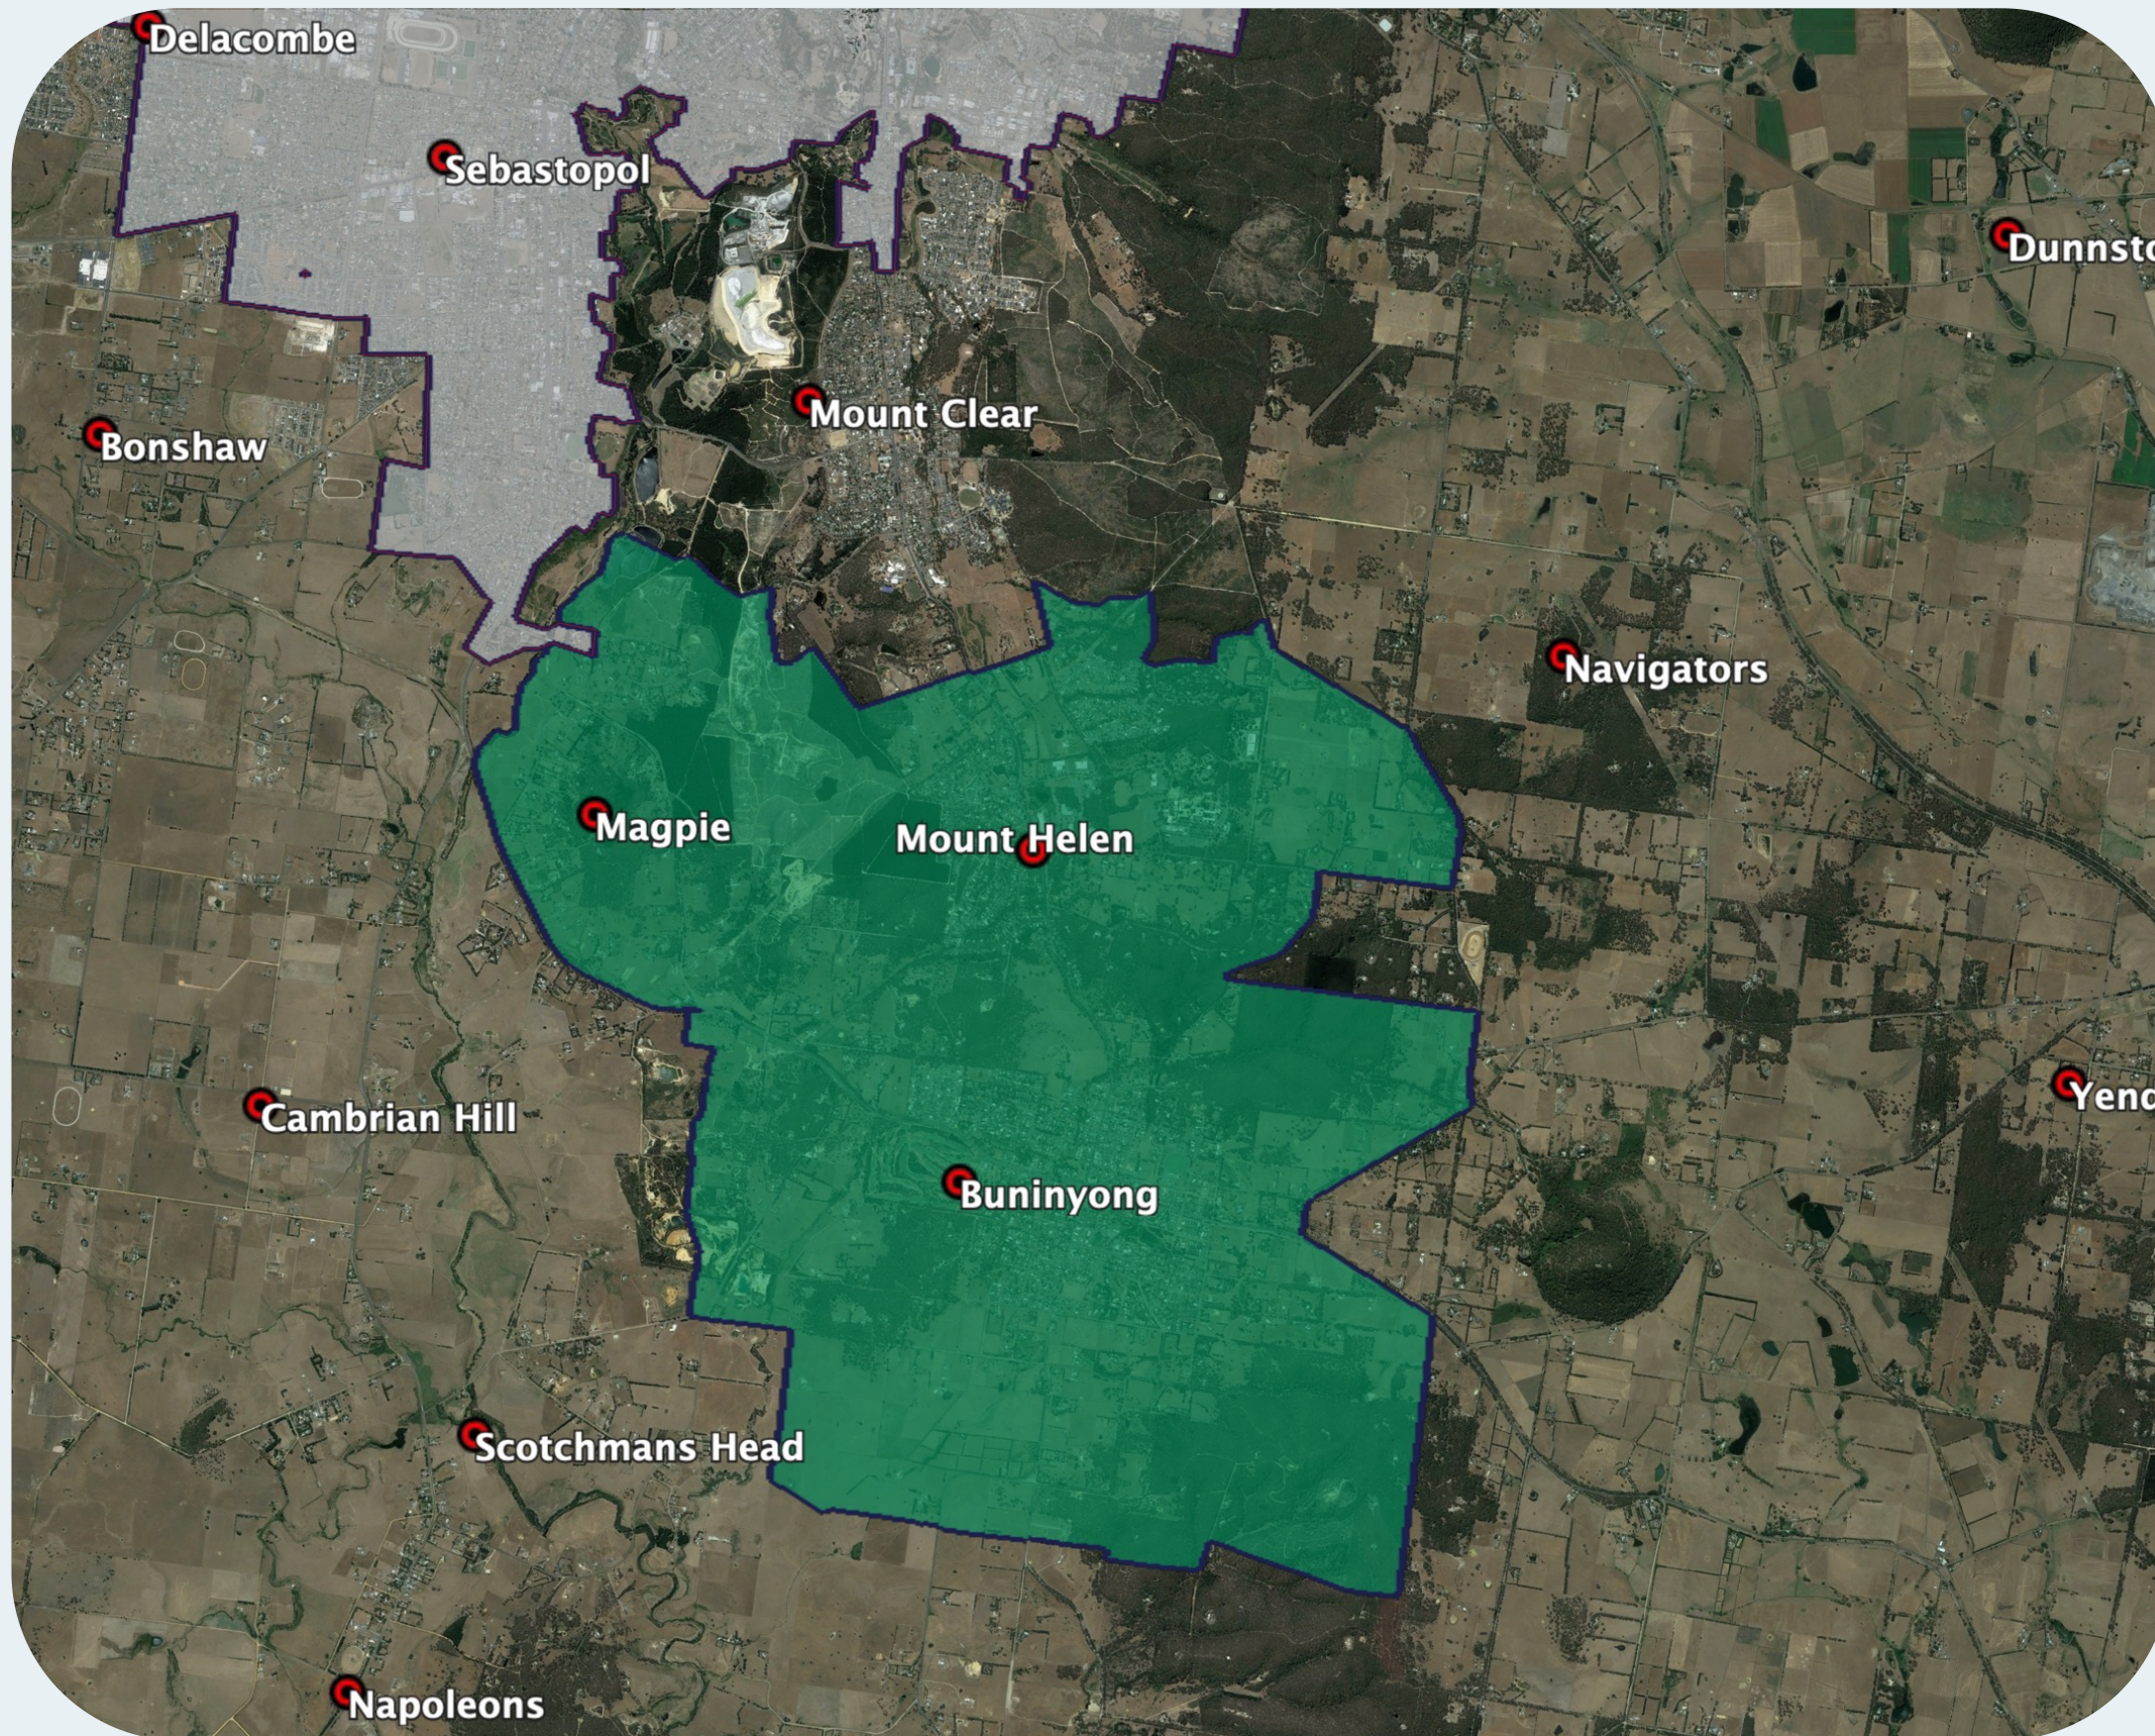

# nbn™ Business Fibre Zone indicative map – Buninyong and surrounds

The **nbn™** Business Fibre Initiative is available to businesses right across the country.

The area highlighted on this map, is part of an **nbn™** Business Fibre Zone that is eligible for business **nbn™** Enterprise Ethernet.

## Key

-  nbn™ Business Fibre Zone
-  Adjacent/nearby nbn™ Business Fibre Zone (where relevant)