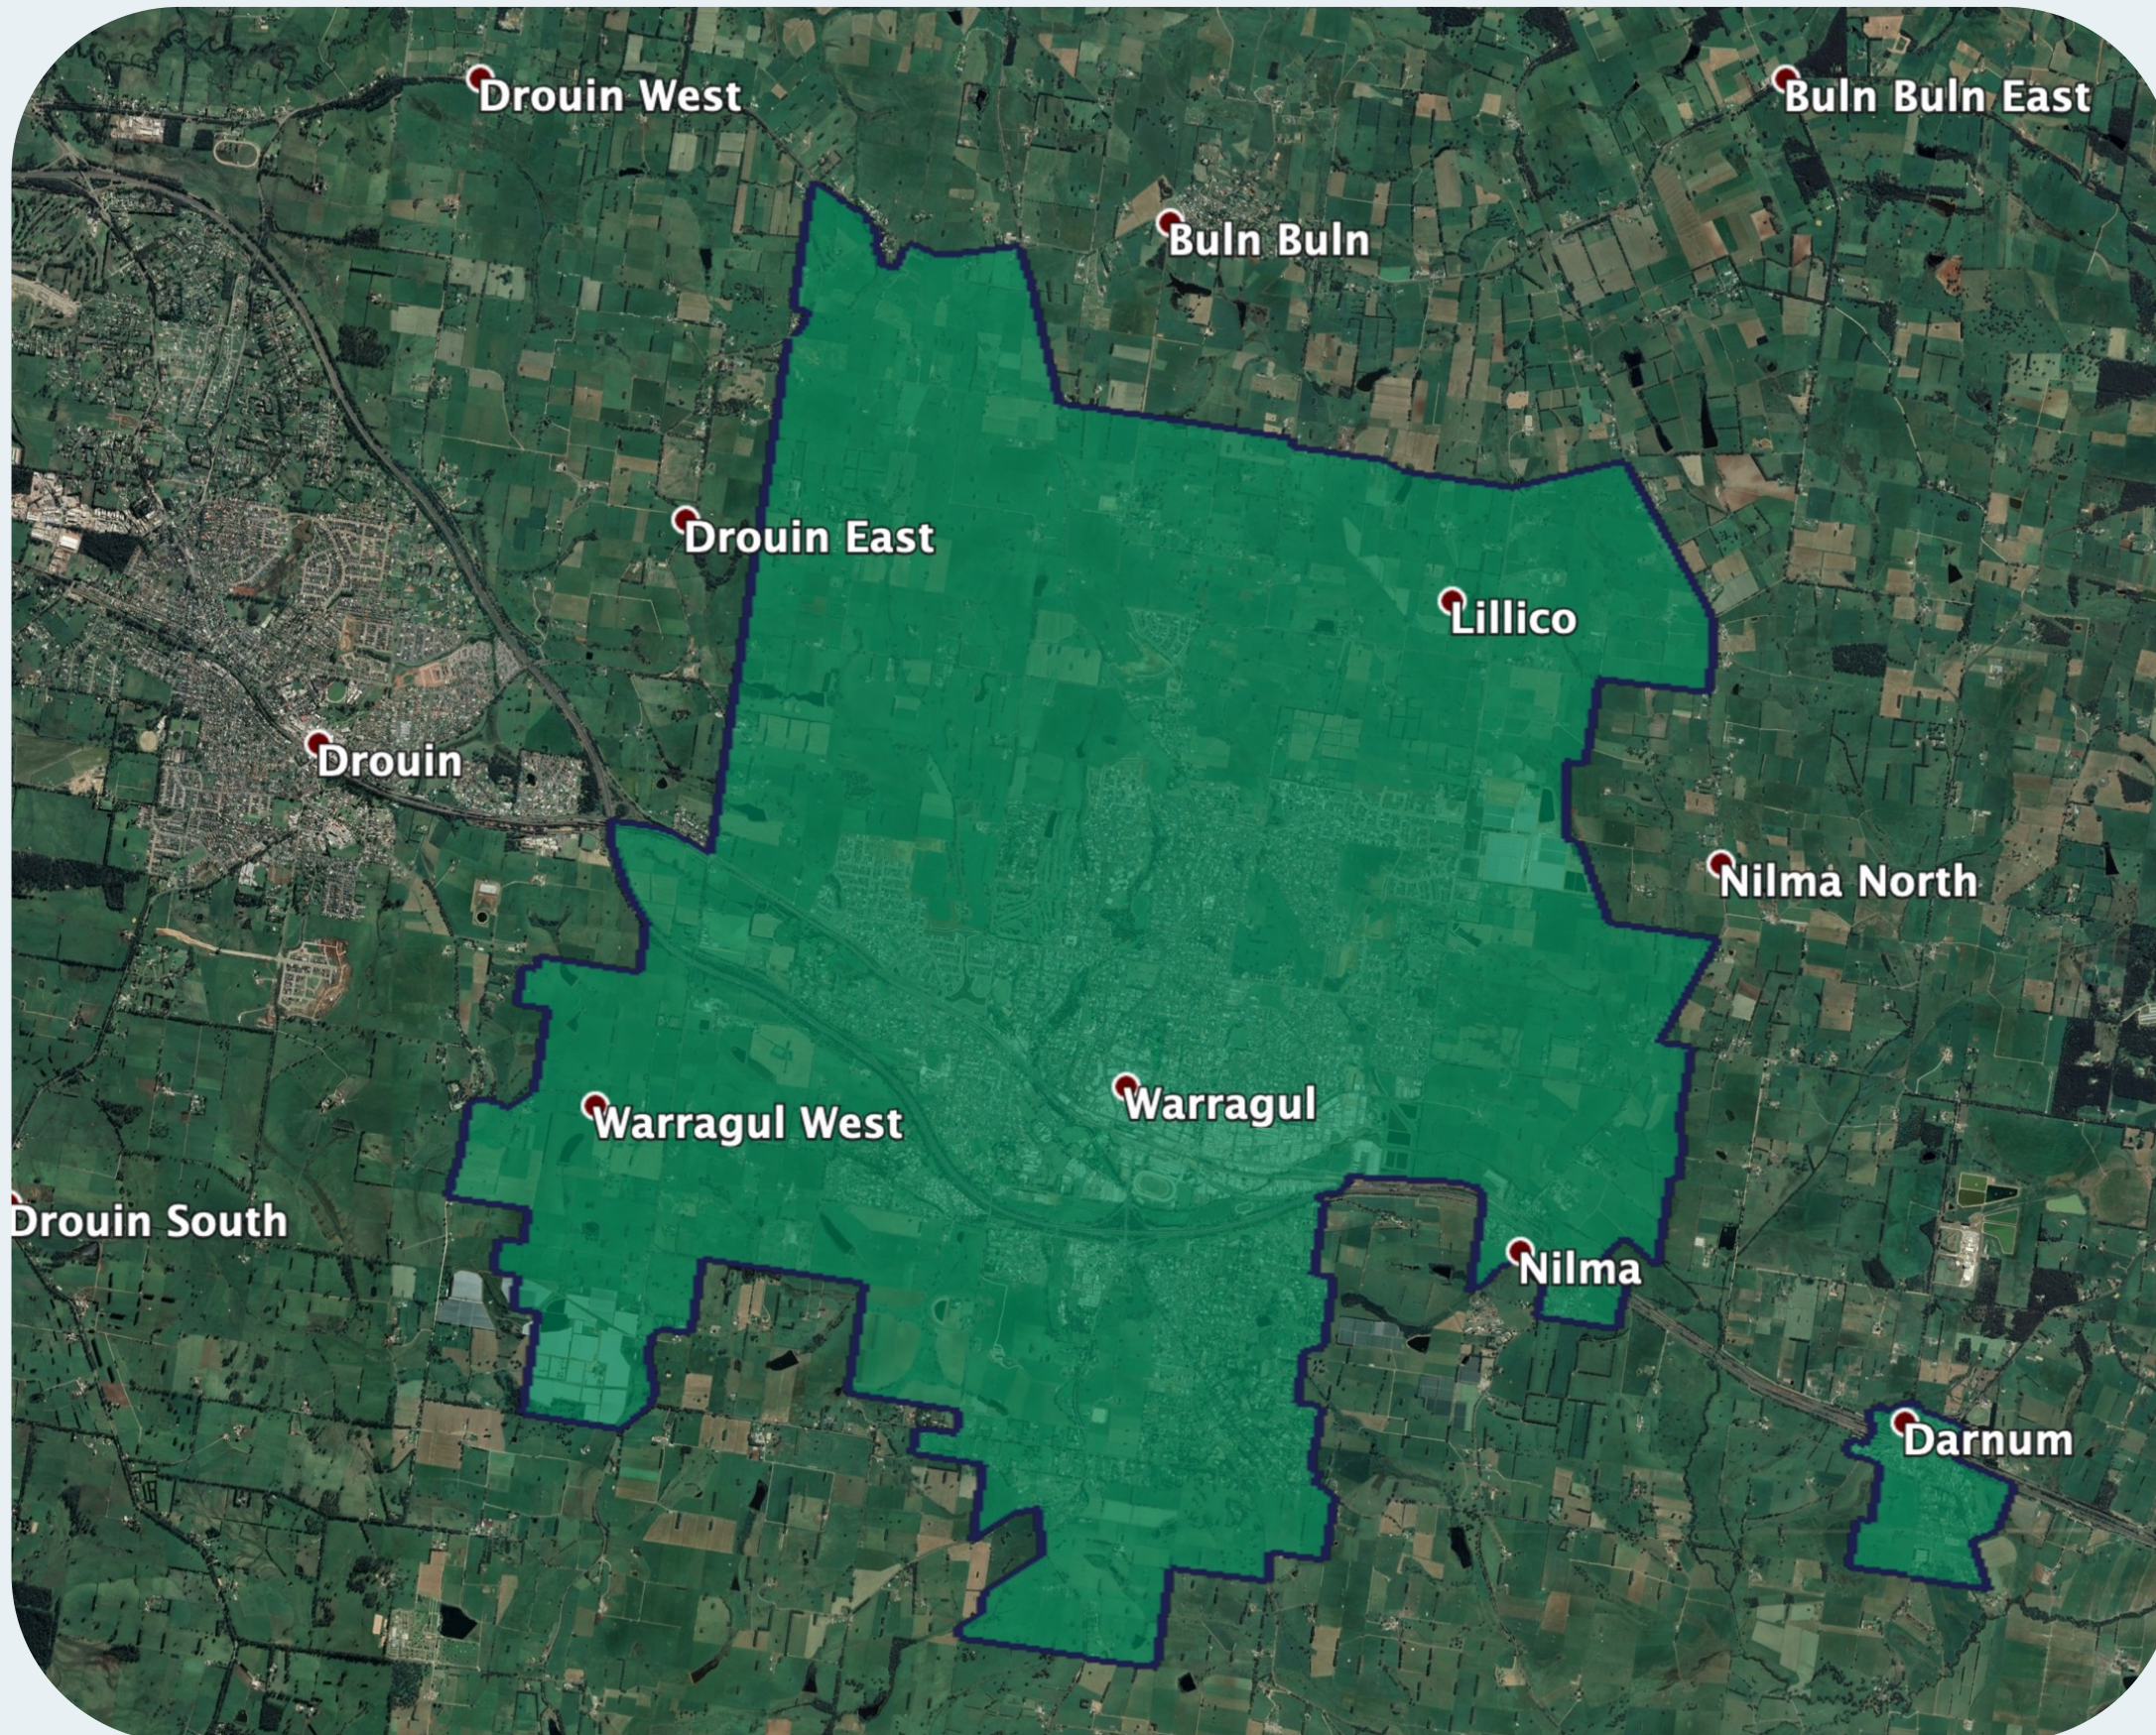

nbn™ Business Fibre Zone indicative map – Warragul and surrounds

The nbn™ Business Fibre Initiative is available to businesses right across the country.

The area highlighted on this map, is part of an nbn™ Business Fibre Zone that is eligible for business nbn™ Enterprise Ethernet.

To find out more about the Fibre Initiative contact your service provider, or visit: nbn.com.au/businessfibre

Key

-  nbn™ Business Fibre Zone
-  Adjacent/nearby nbn™ Business Fibre Zone (where relevant)