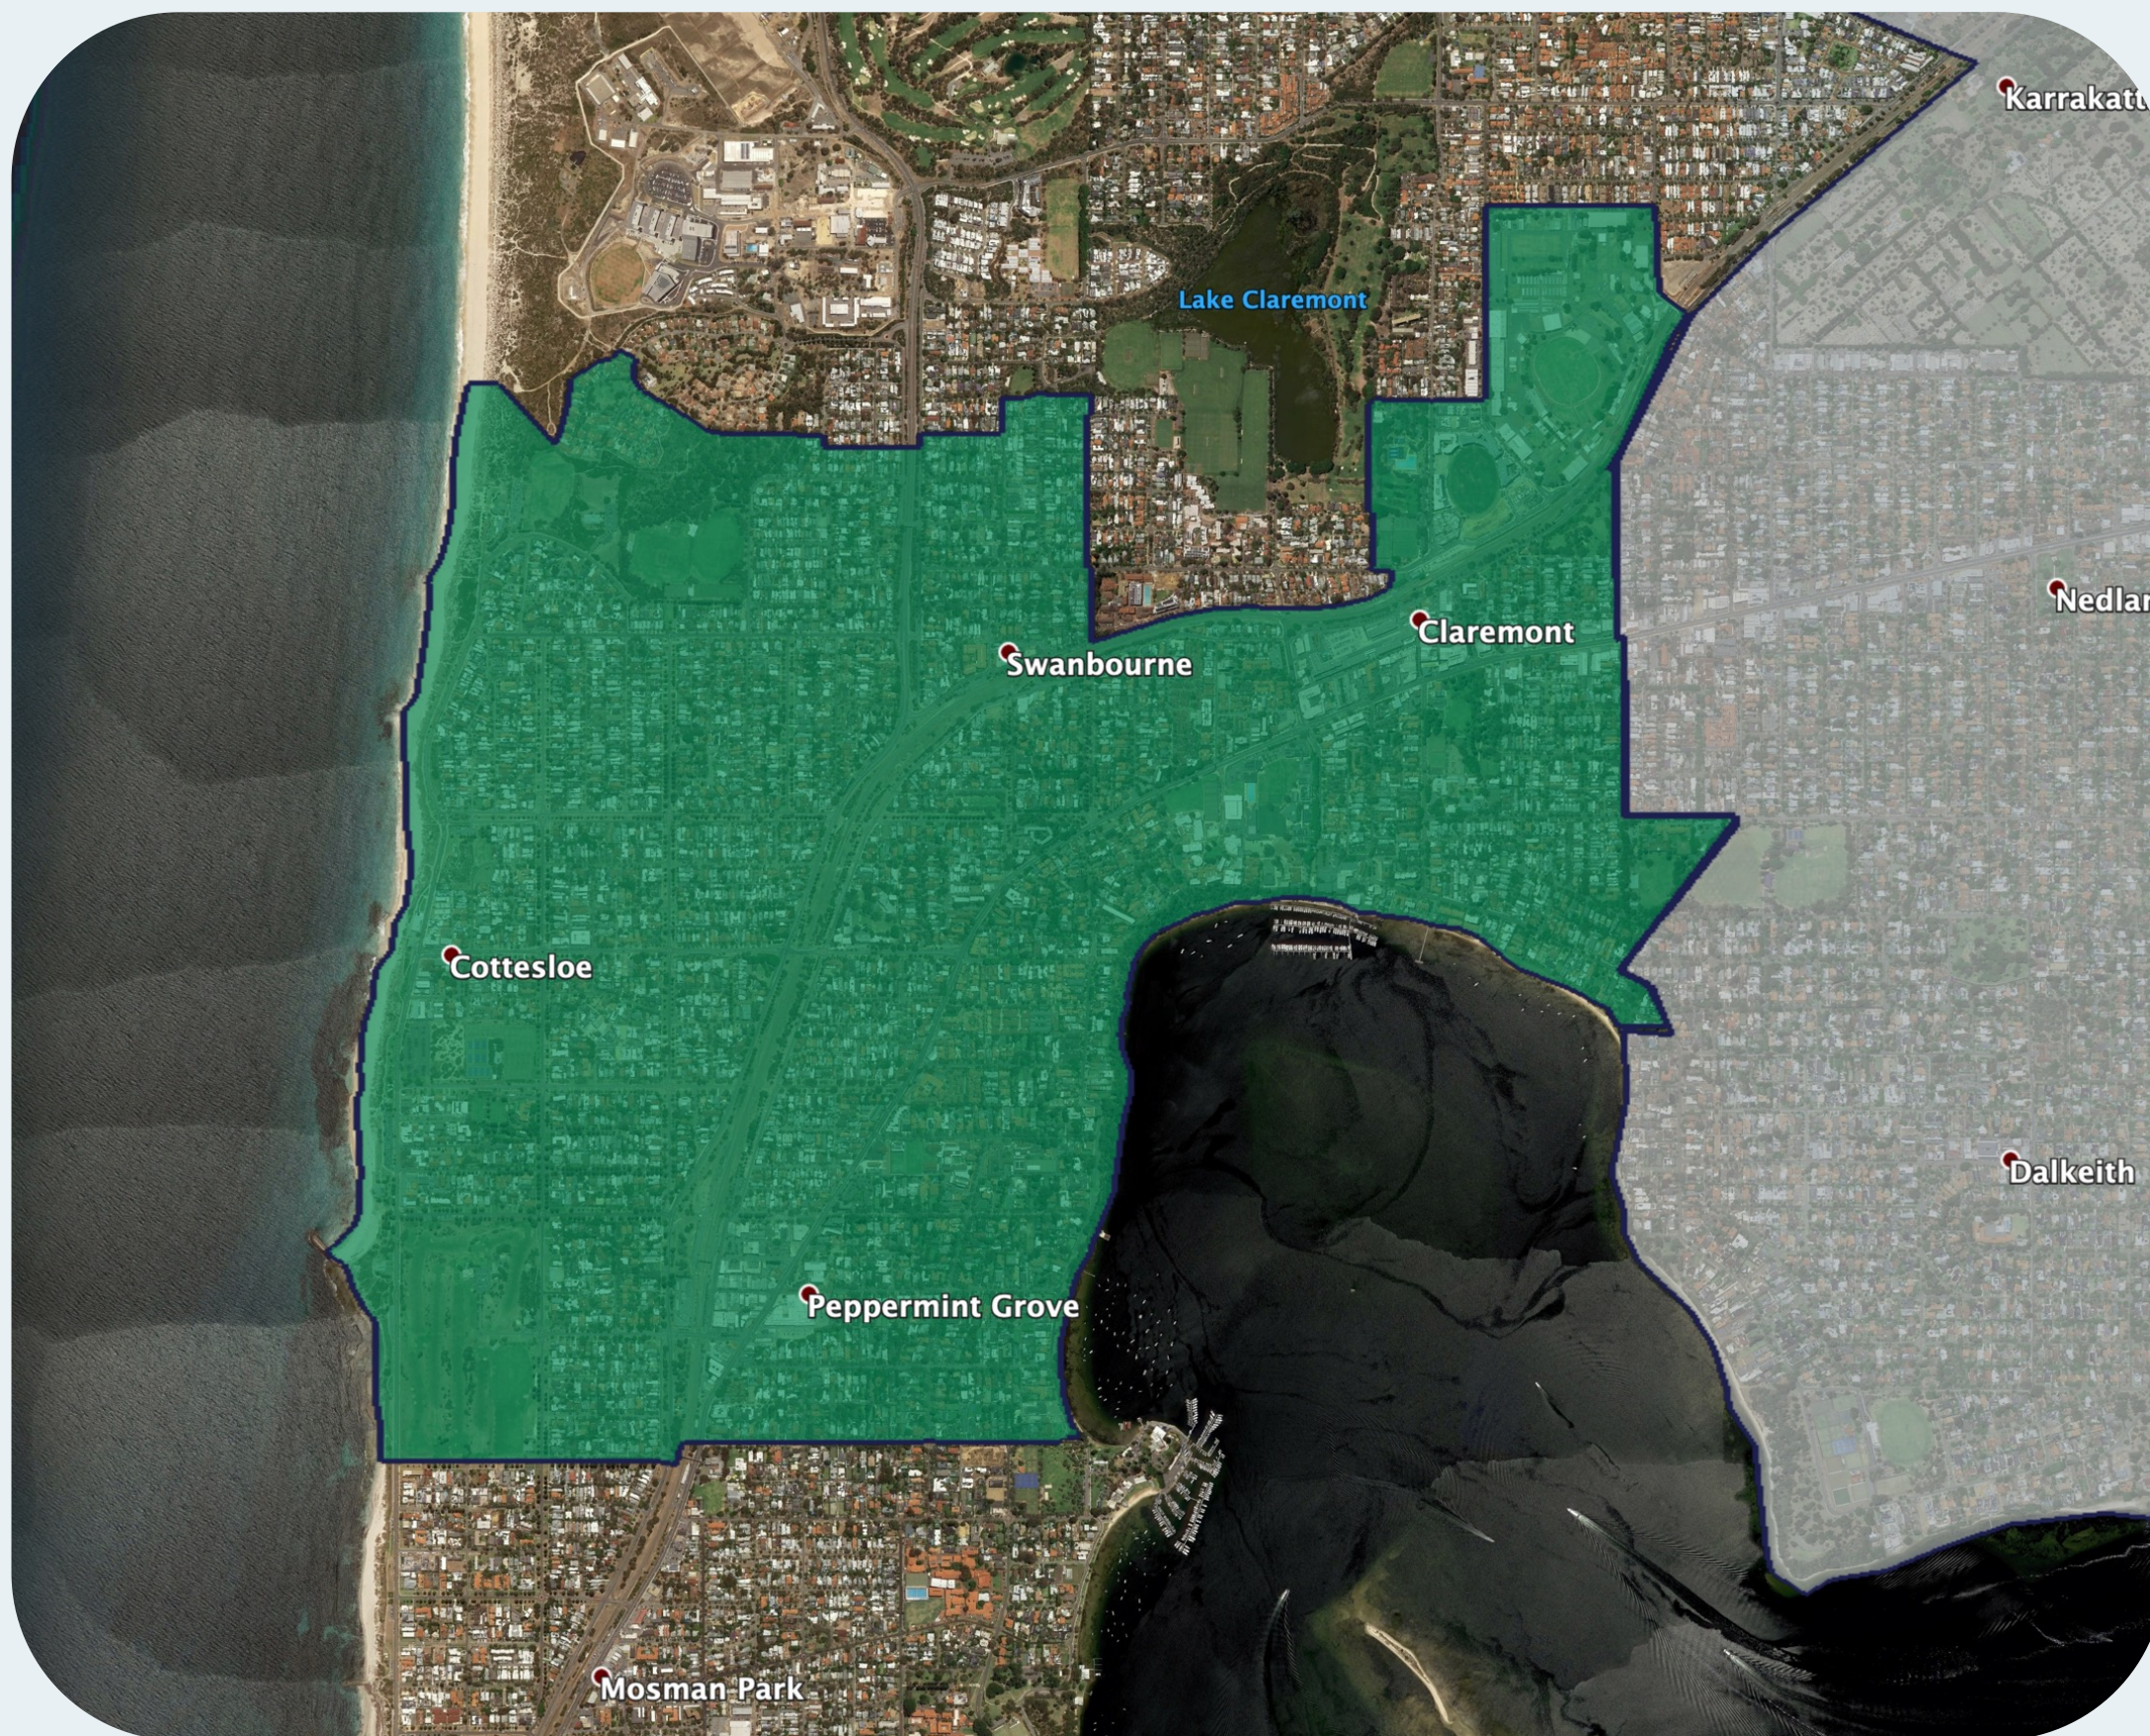

nbn™ Business Fibre Zone indicative map – Cottesloe and surrounds

The nbn™ Business Fibre Initiative is available to businesses right across the country.

The areas highlighted on this map, are part of an nbn™ Business Fibre Zone that is eligible for business nbn™ Enterprise Ethernet.

To find out more about the Fibre Initiative contact your service provider, or visit: nbn.com.au/businessfibre

Key

-  nbn™ Business Fibre Zone
-  Adjacent/nearby nbn™ Business Fibre Zone (where relevant)