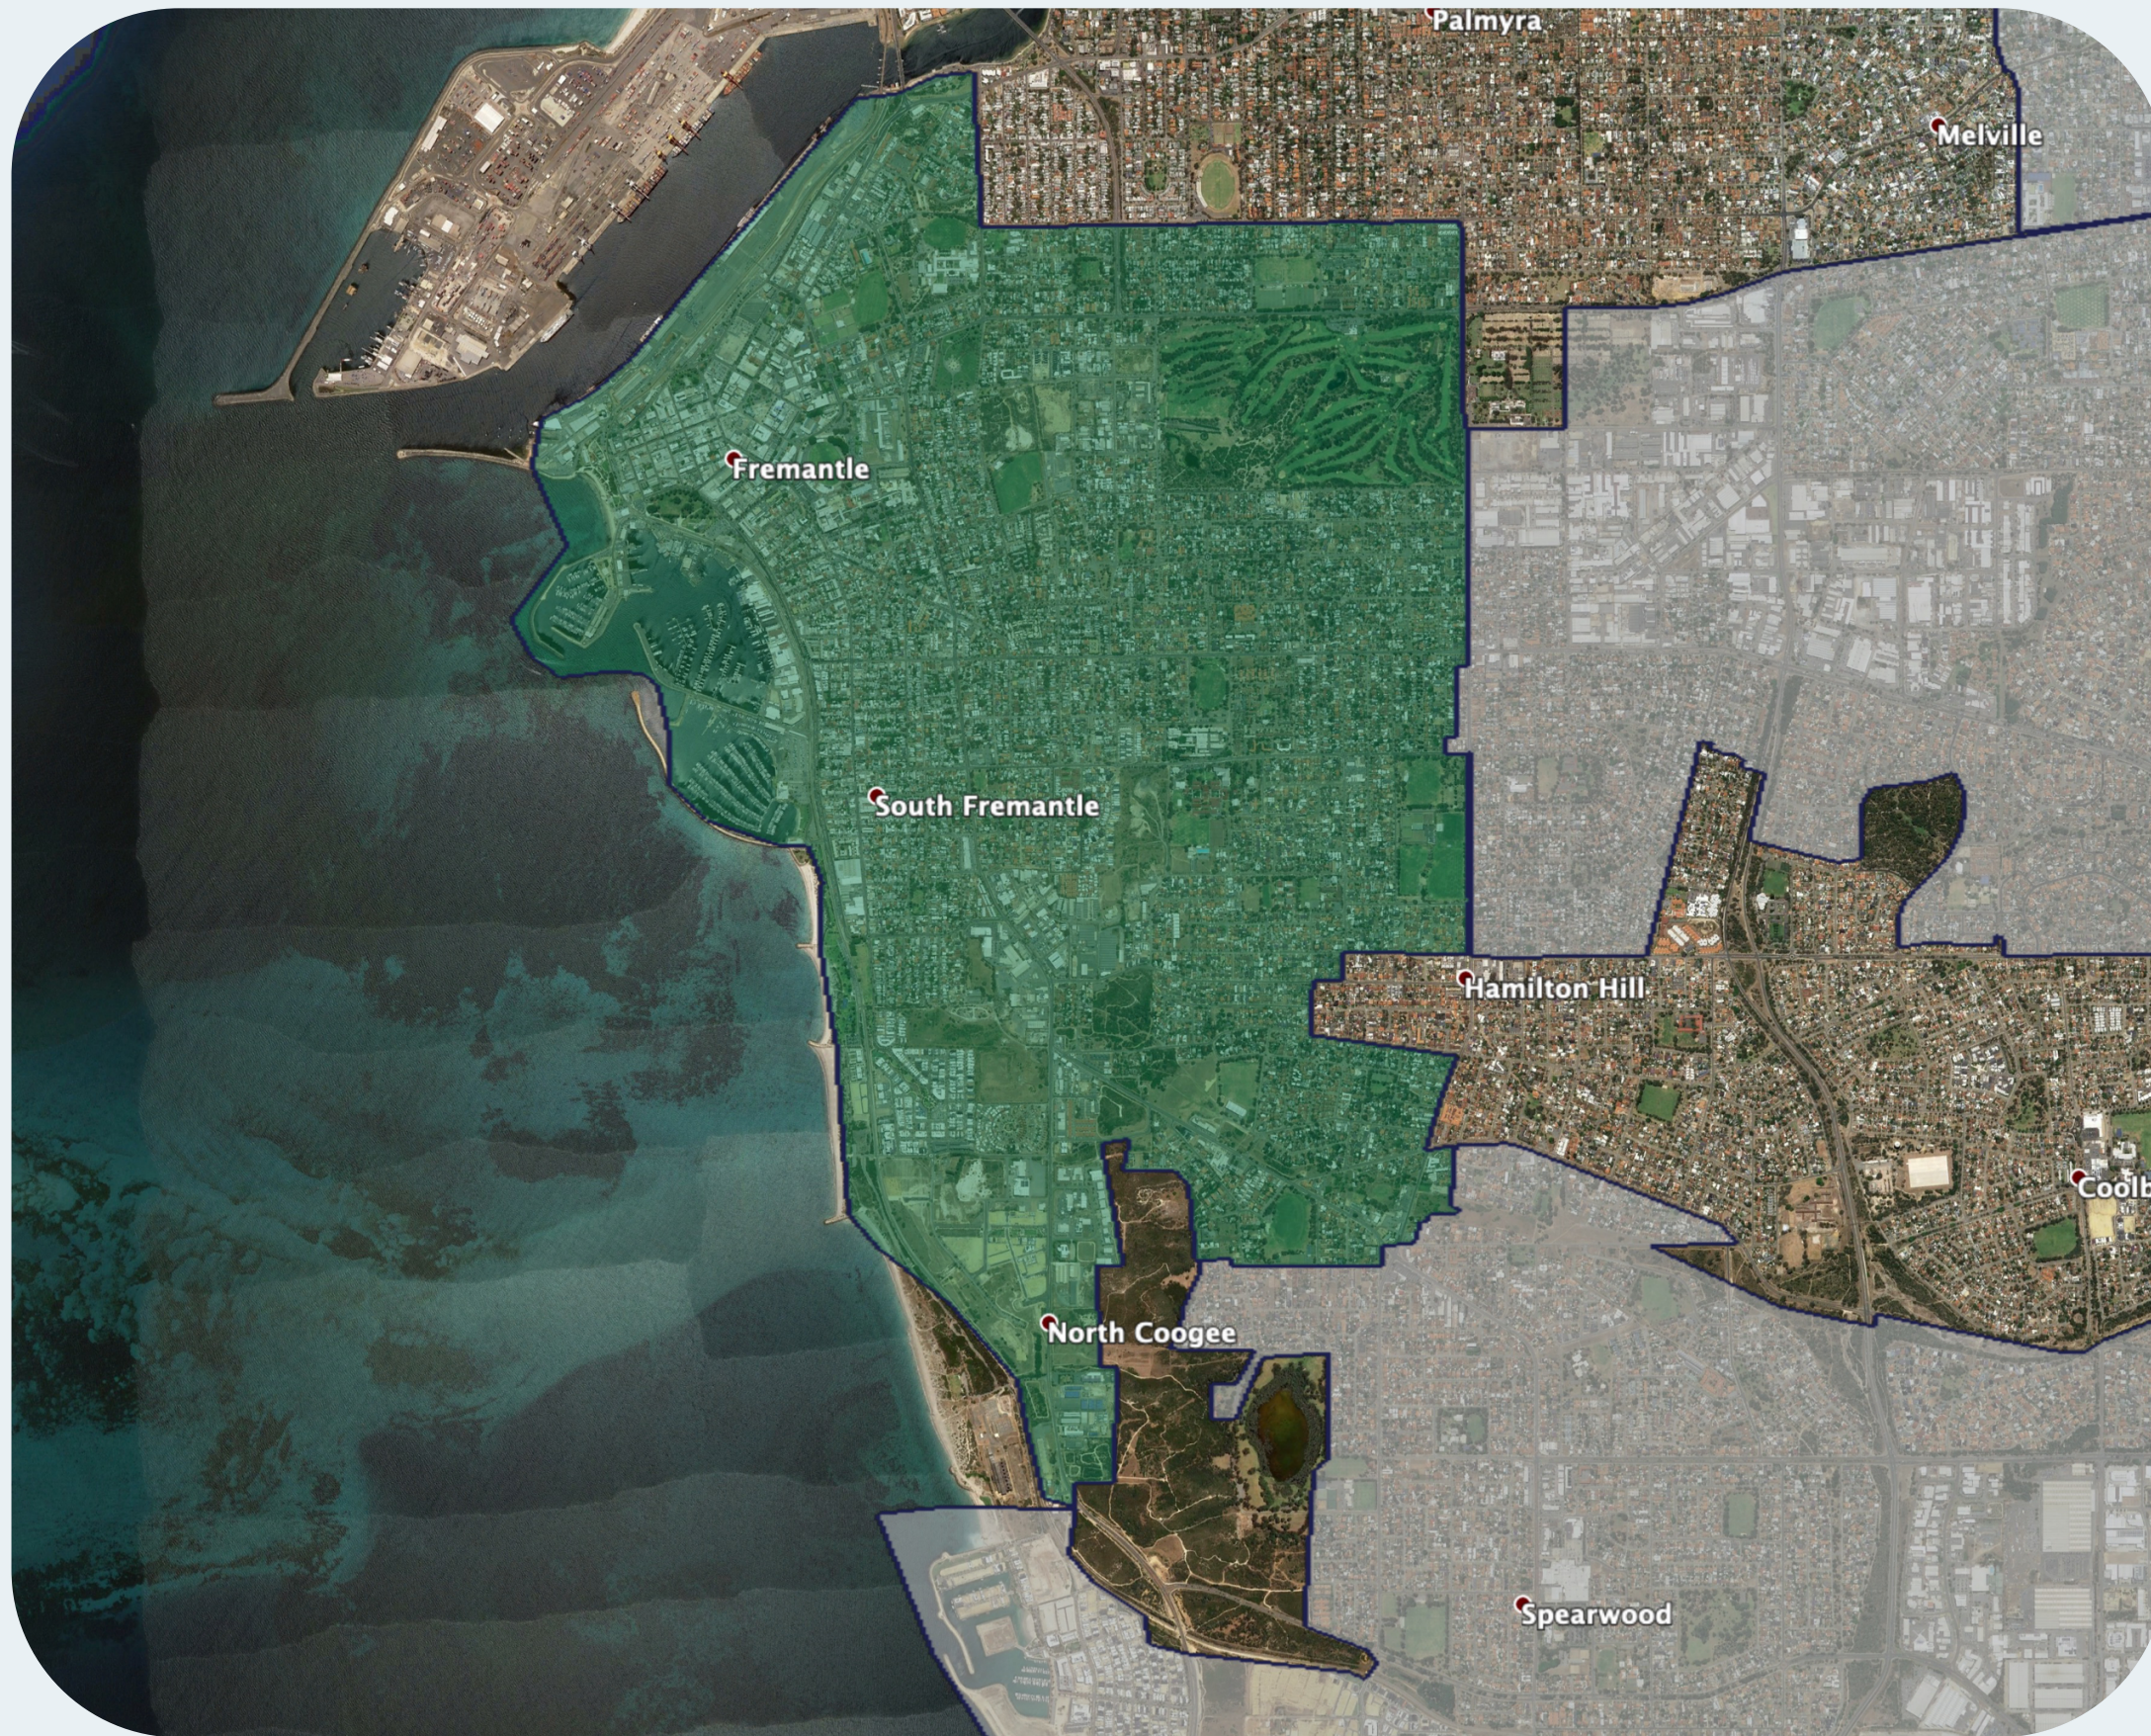

nbn™ Business Fibre Zone indicative map - Fremantle and surrounds

The nbn™ Business Fibre Initiative is available to businesses right across the country.

The areas highlighted on this map, are part of an nbn™ Business Fibre Zone that is eligible for business nbn™ Enterprise Ethernet.

To find out more about the Fibre Initiative contact your service provider, or visit: nbn.com.au/businessfibre

Key

-  nbn™ Business Fibre Zone
-  Adjacent/nearby nbn™ Business Fibre Zone (where relevant)