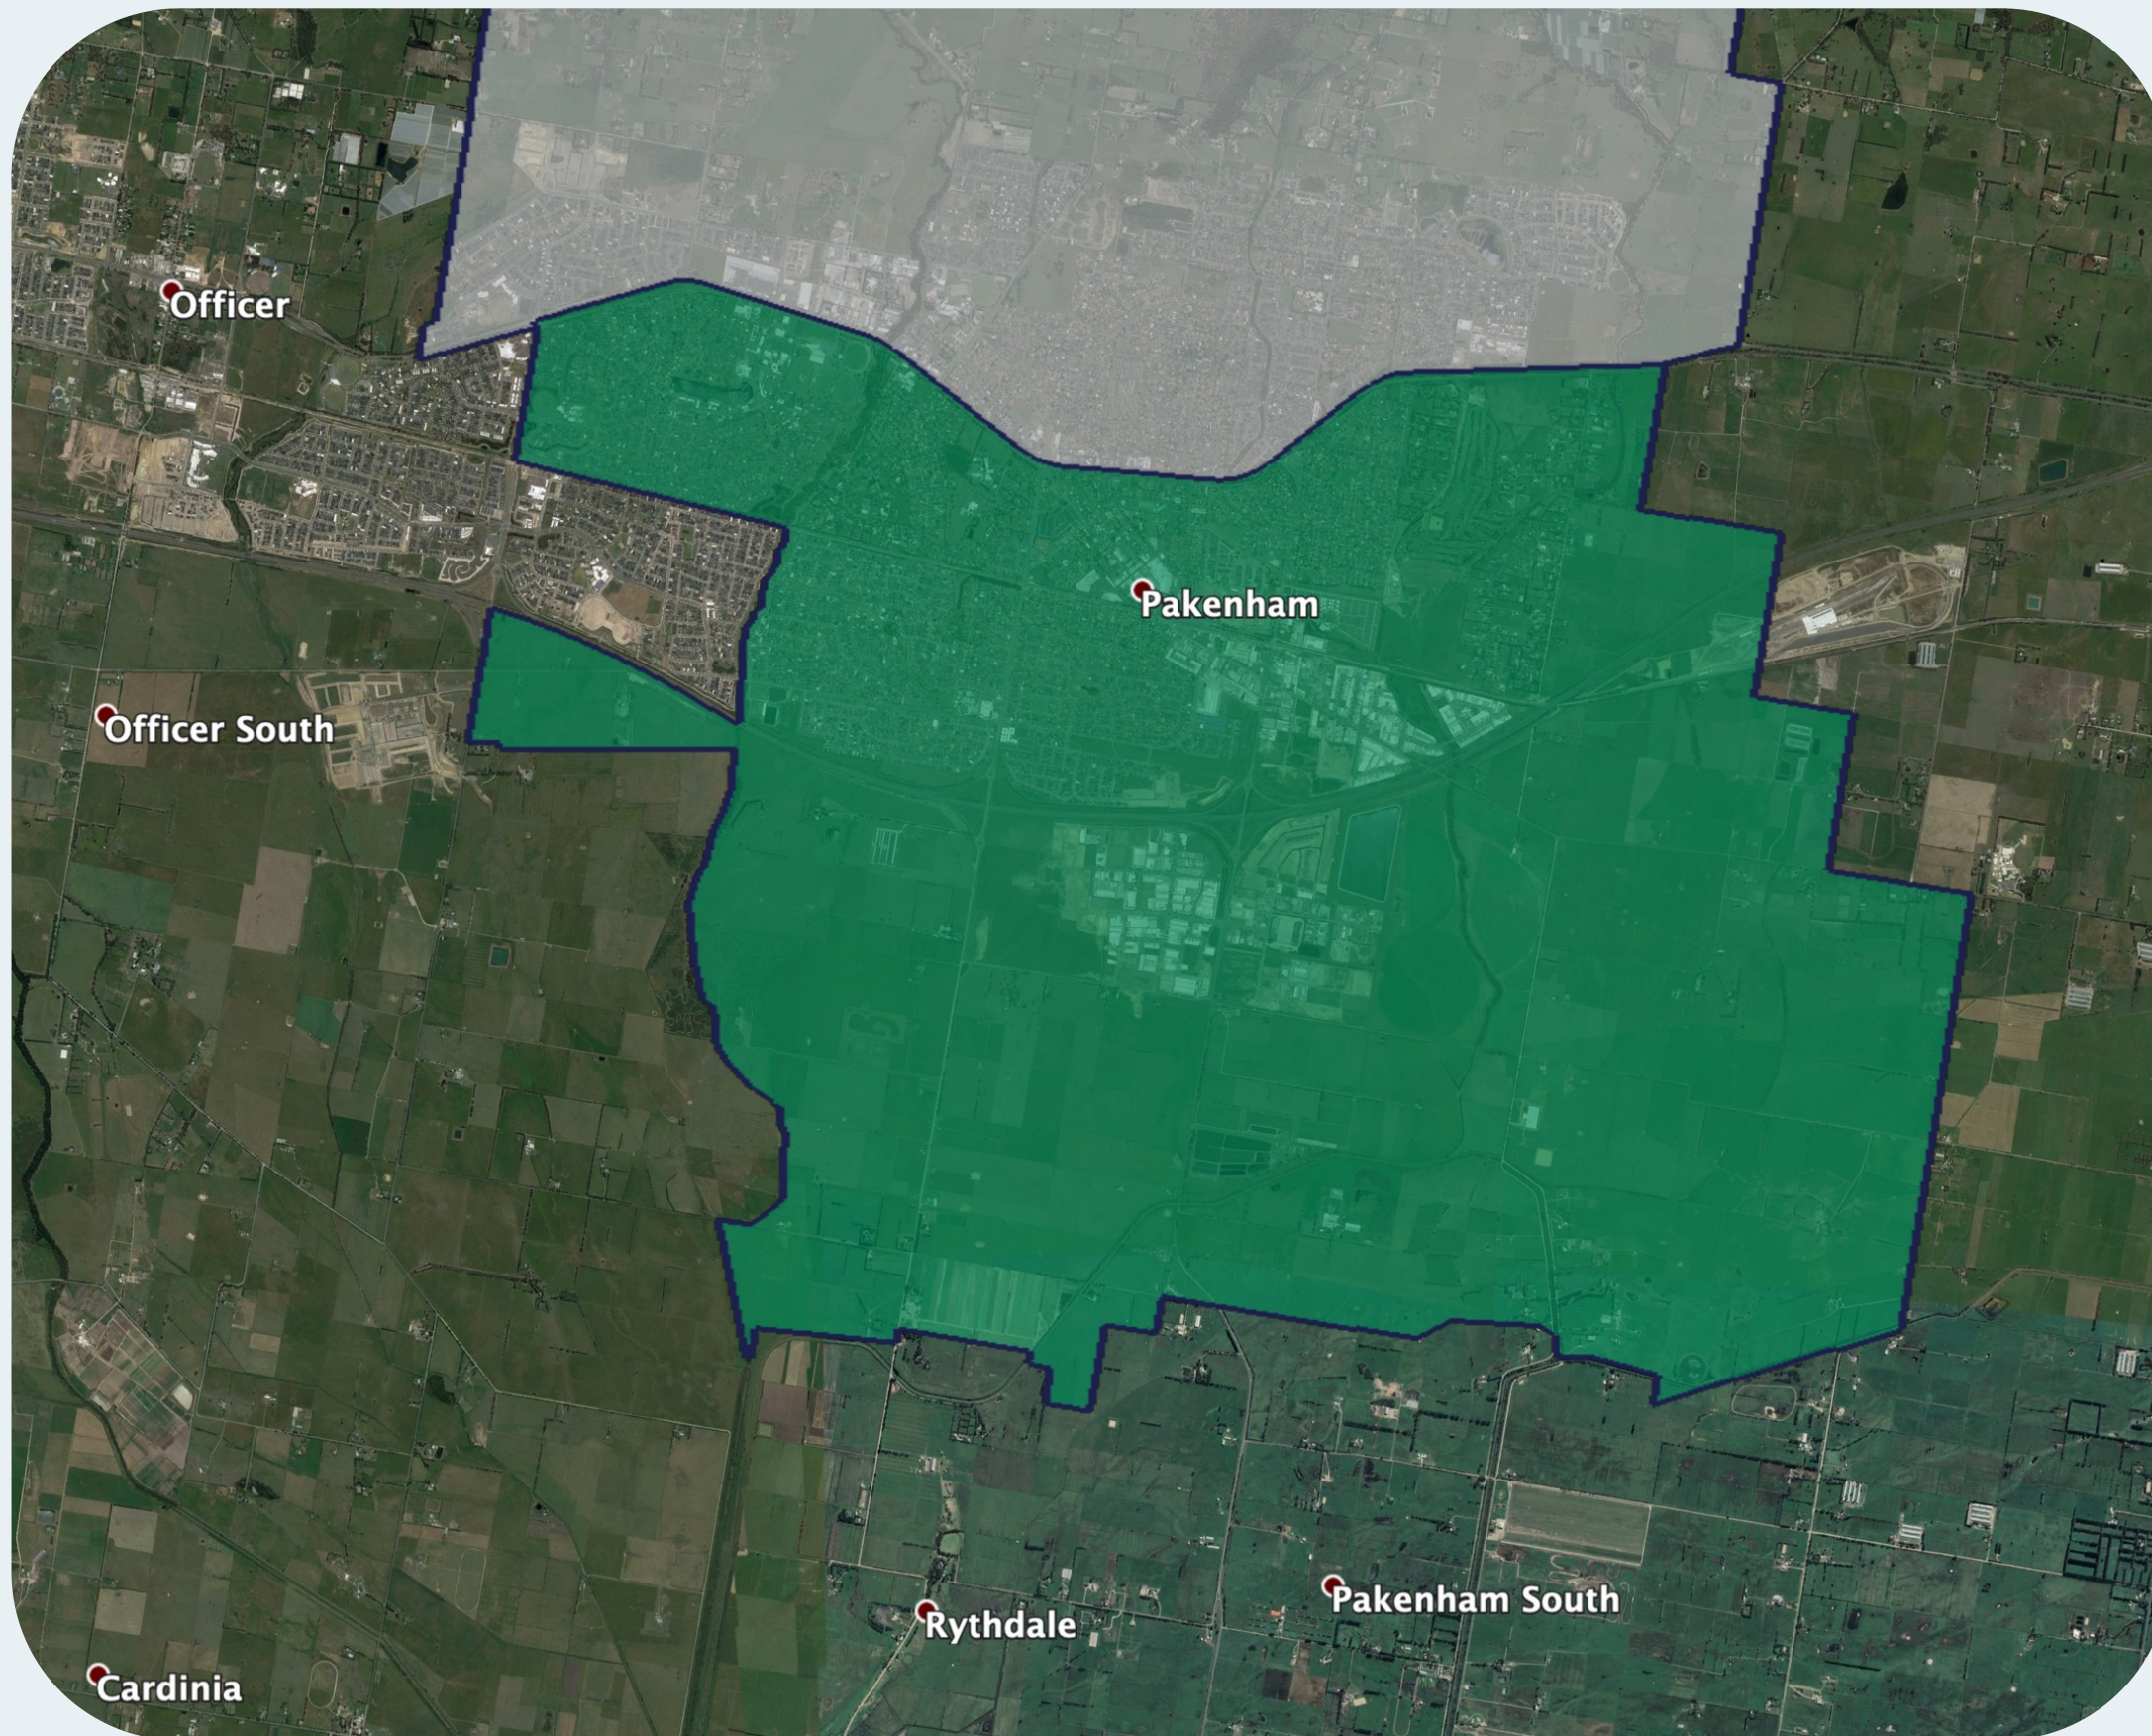

nbn™ Business Fibre Zone indicative map – Pakenham South and surrounds

The nbn™ Business Fibre Initiative is available to businesses right across the country.

The areas highlighted on this map, are part of an nbn™ Business Fibre Zone that is eligible for business nbn™ Enterprise Ethernet.

To find out more about the Fibre Initiative contact your service provider, or visit: nbn.com.au/businessfibre

Key

-  nbn™ Business Fibre Zone
-  Adjacent/nearby nbn™ Business Fibre Zone (where relevant)