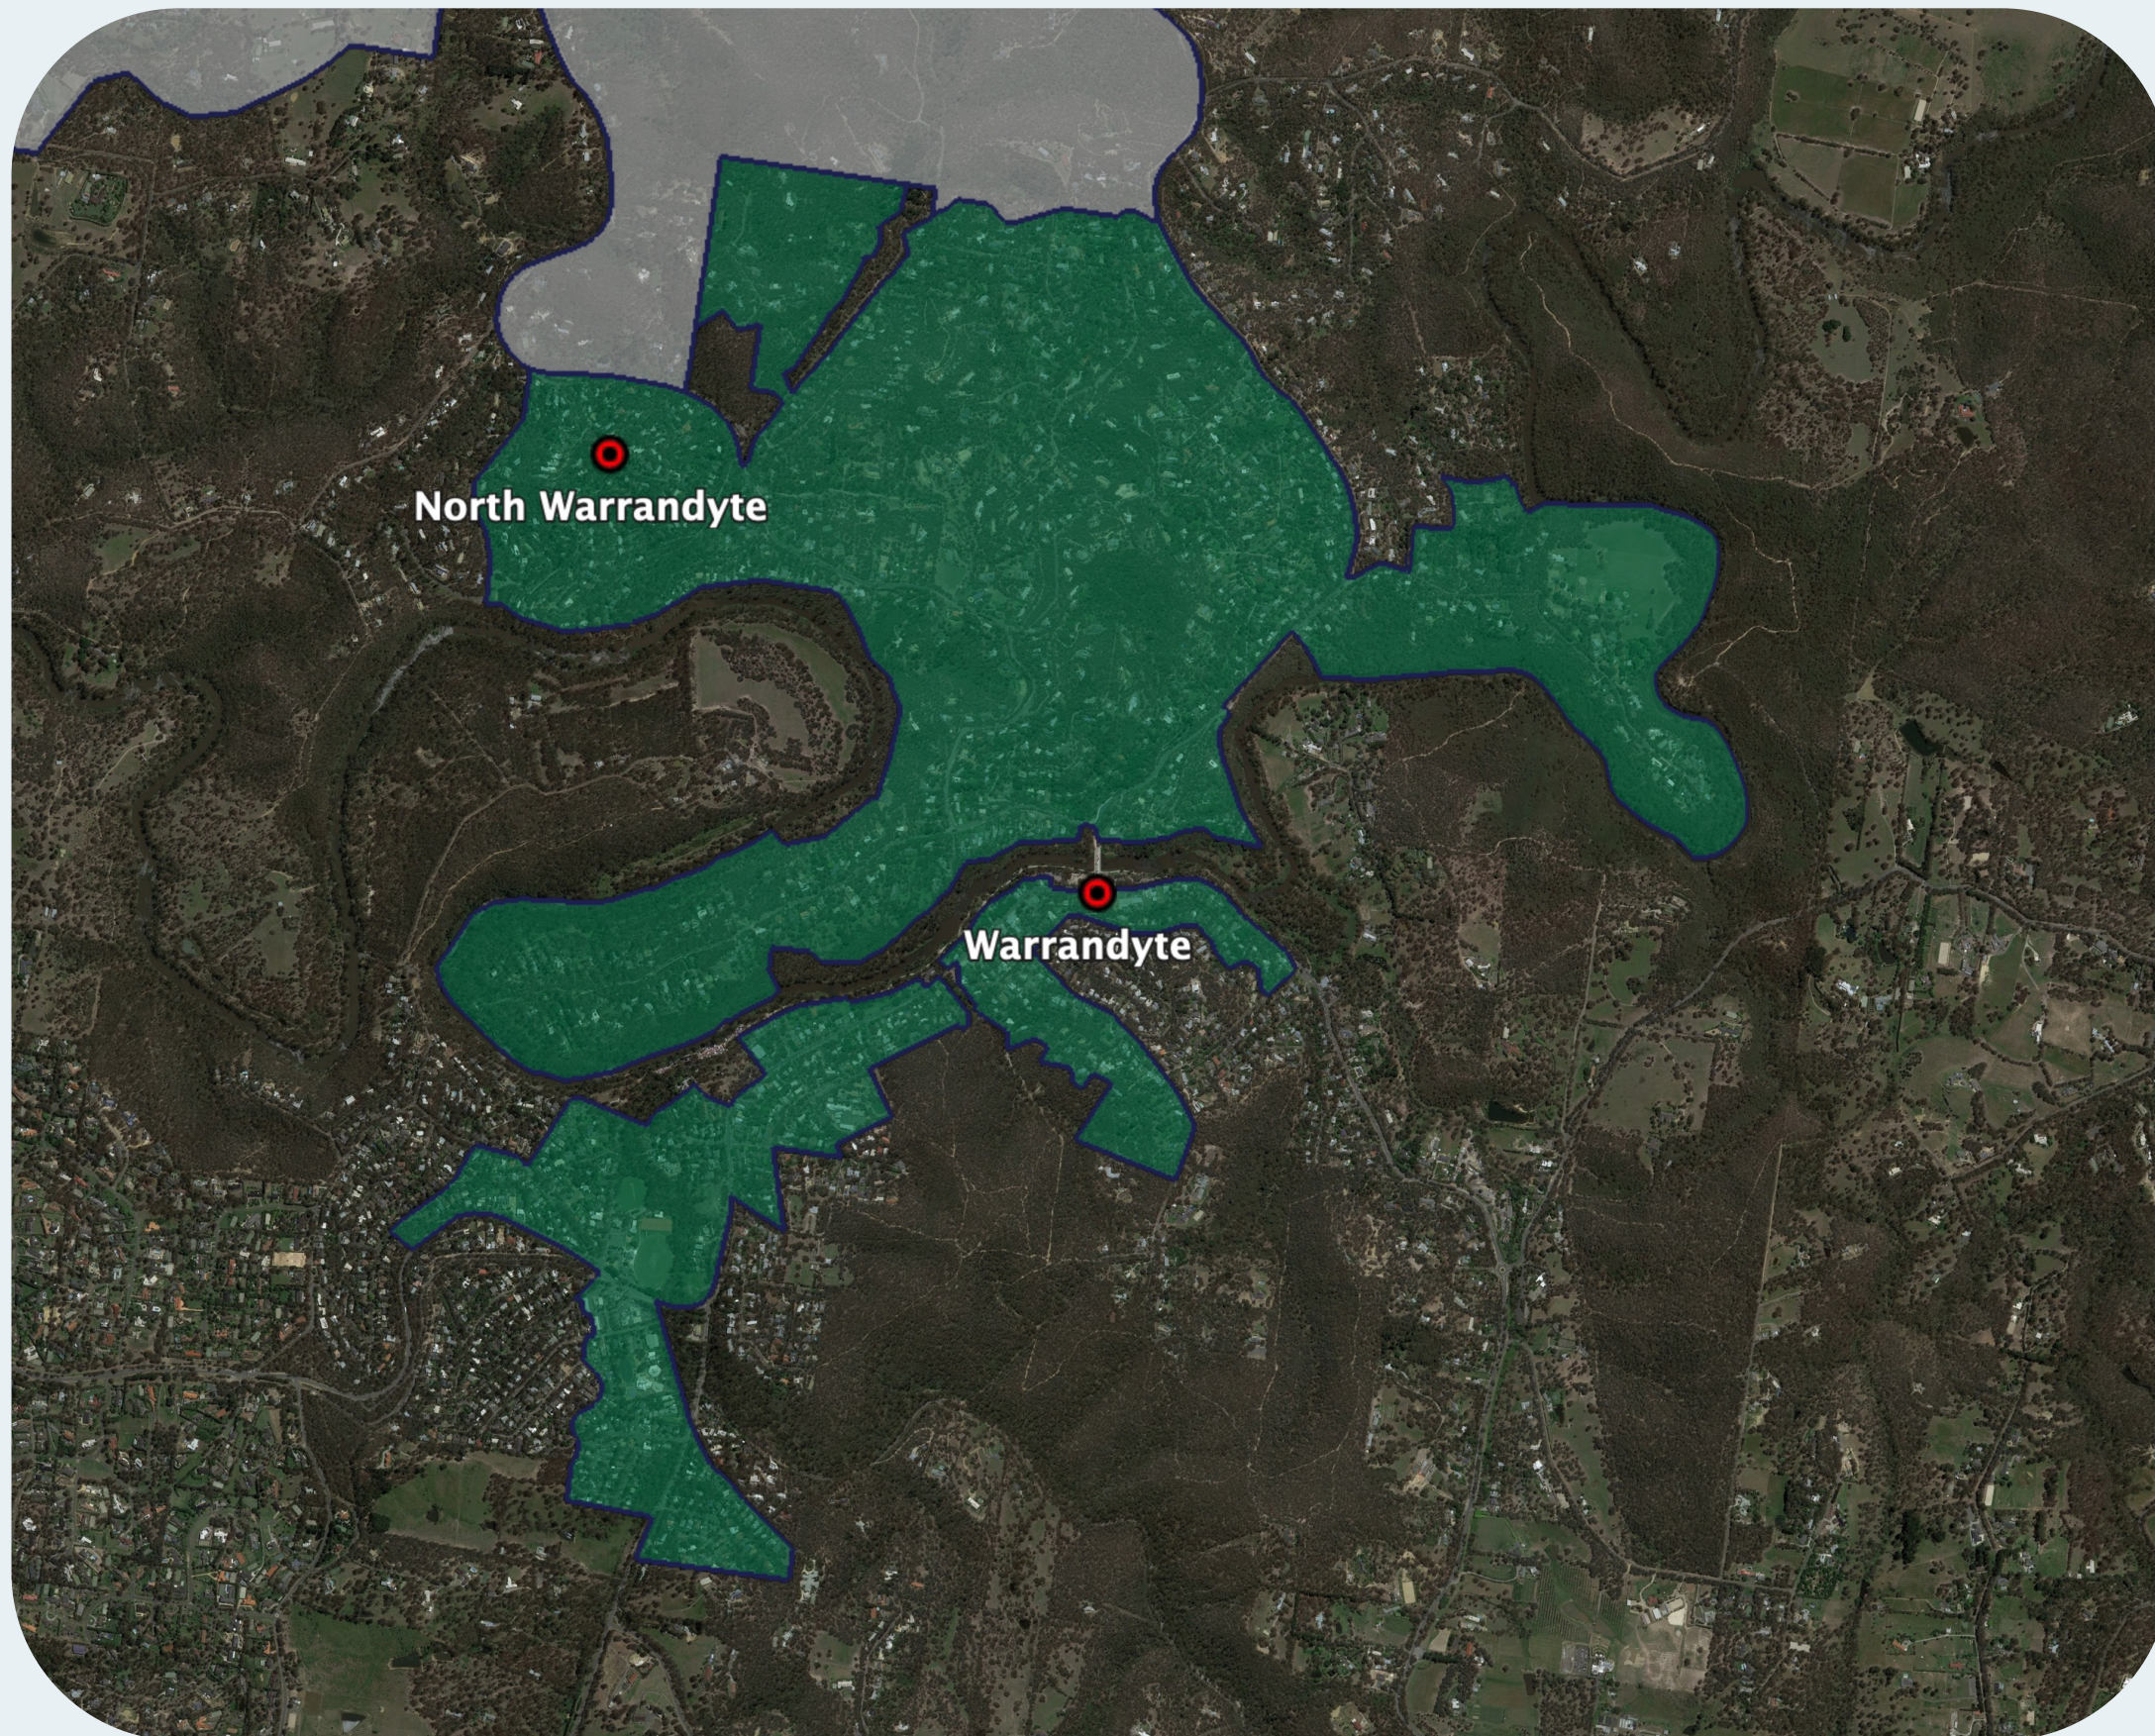

# nbn™ Business Fibre Zone indicative map – Warrandyte and surrounds

The **nbn™** Business Fibre Initiative is available to businesses right across the country.

The area highlighted on this map, is part of an **nbn™** Business Fibre Zone that is eligible for business **nbn™** Enterprise Ethernet.

## Key

-  nbn™ Business Fibre Zone
-  Adjacent/nearby nbn™ Business Fibre Zone (where relevant)