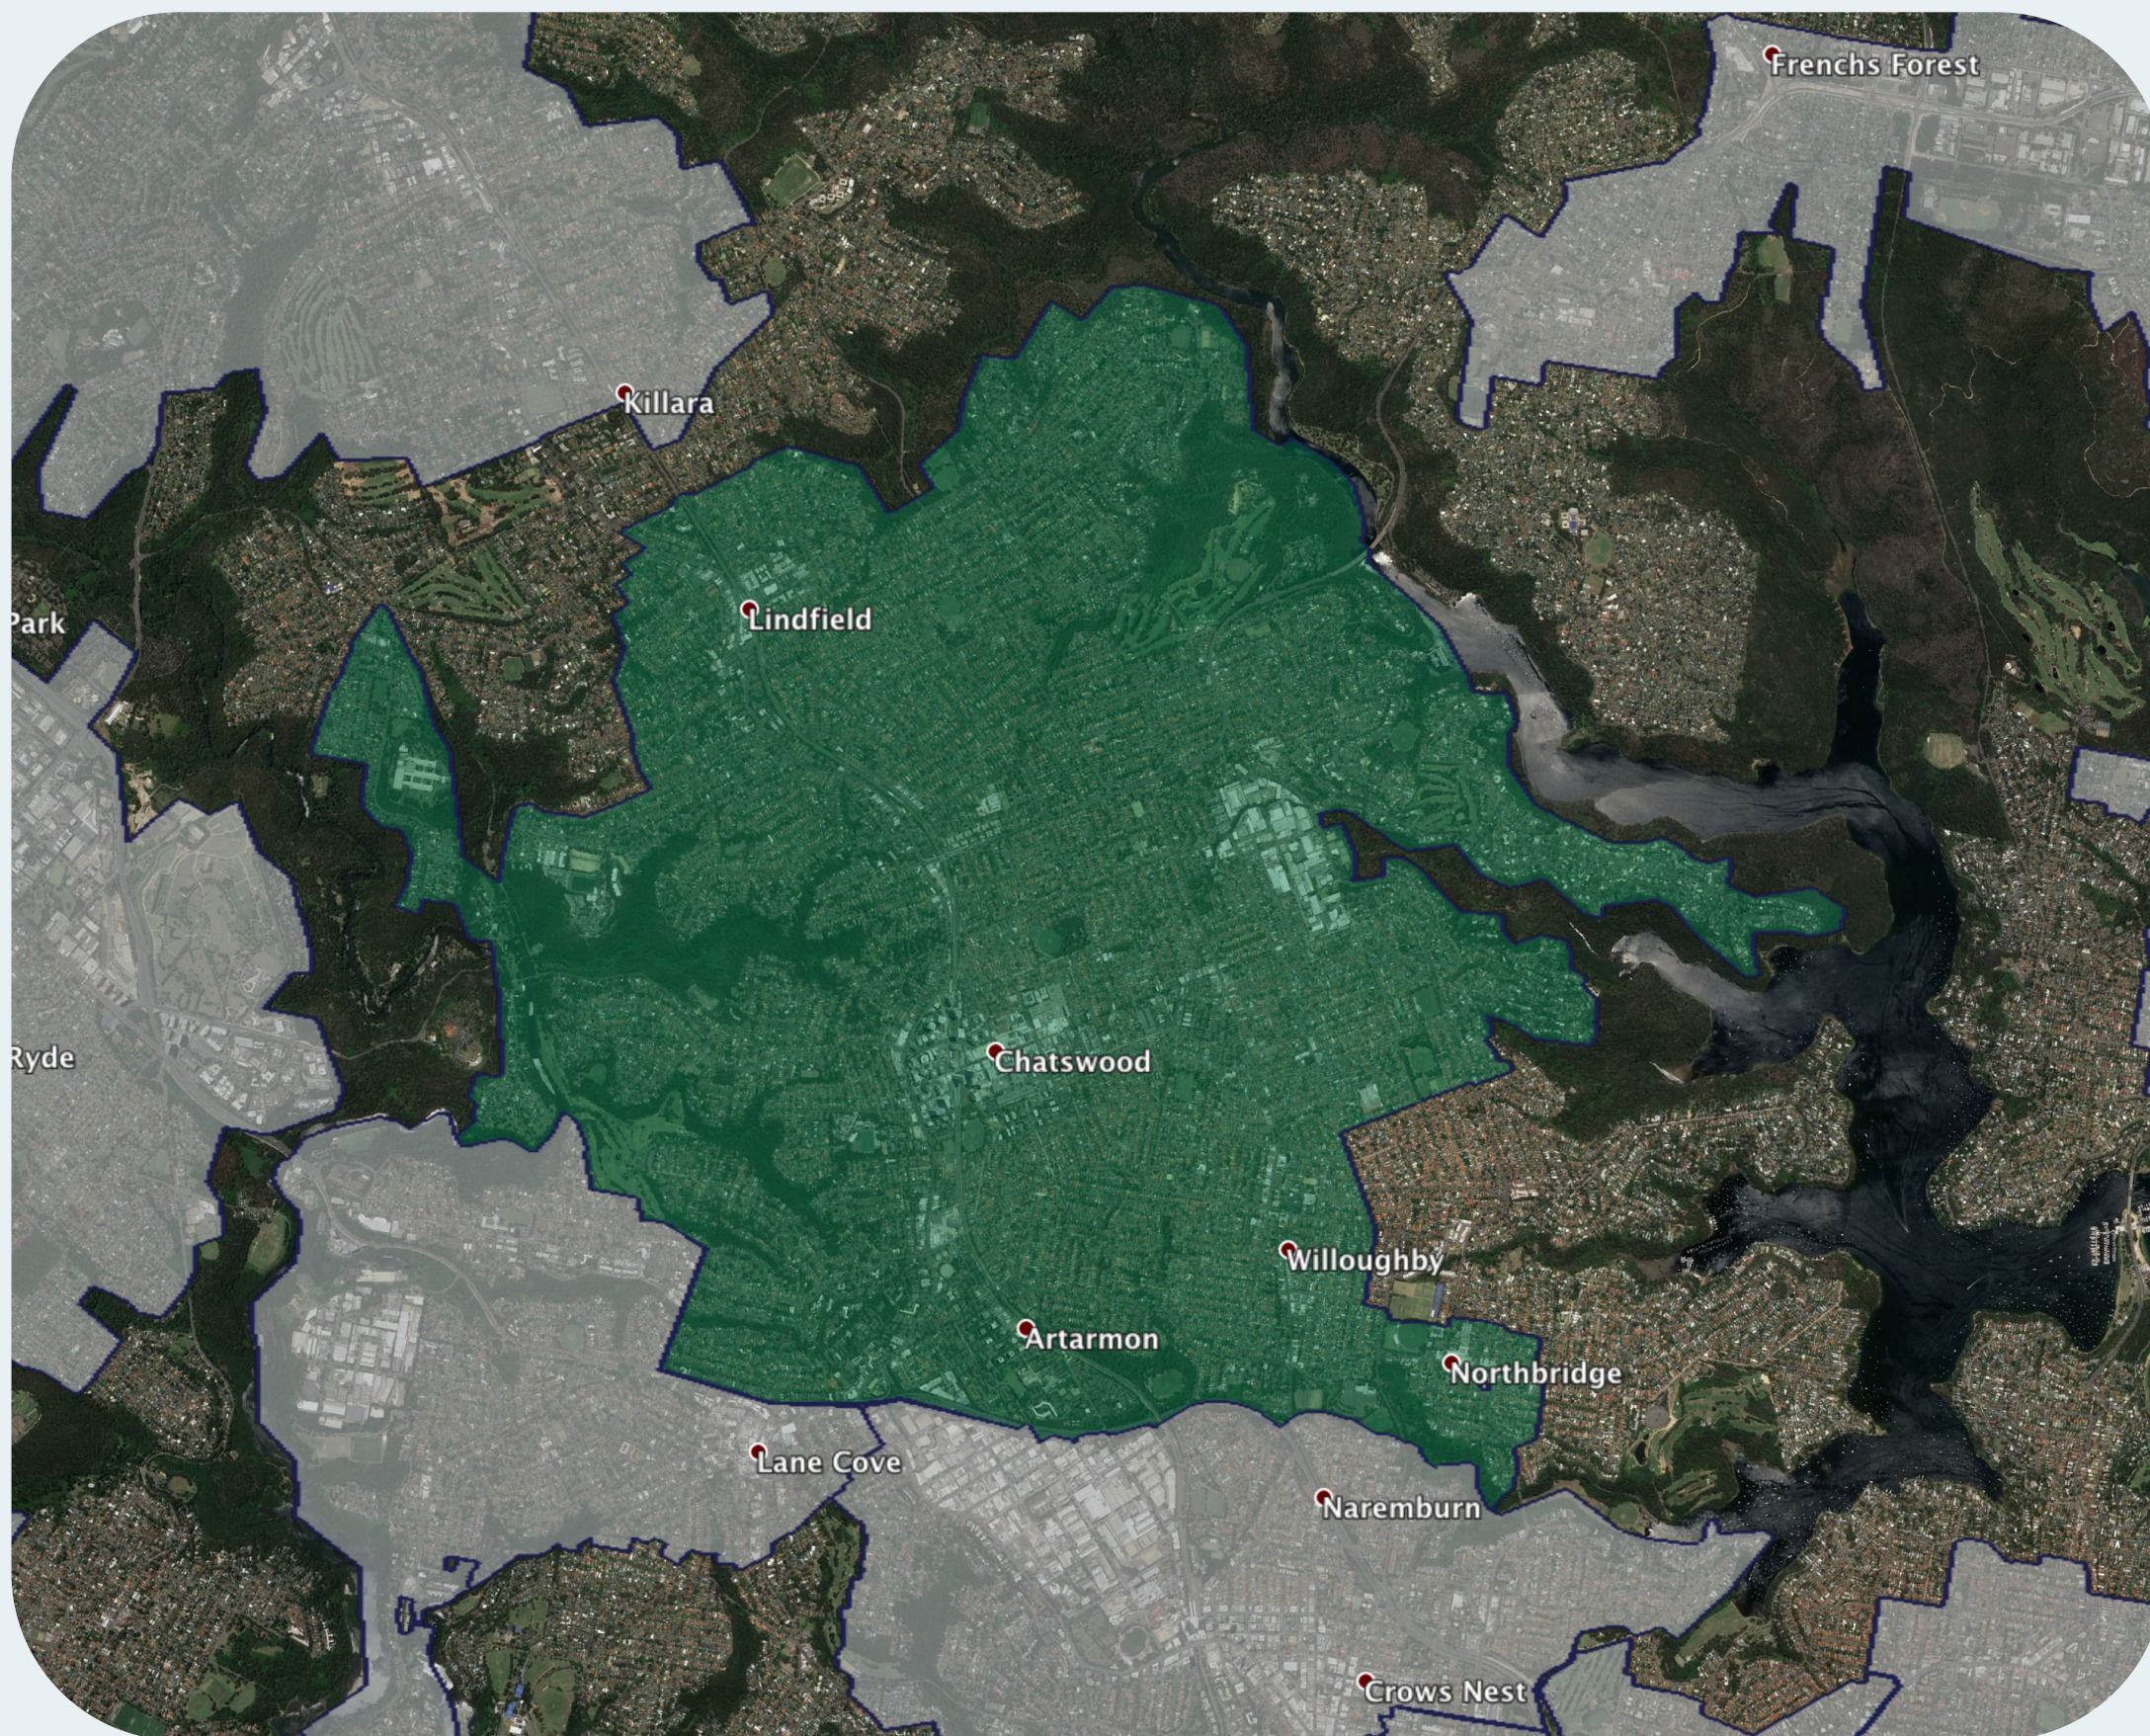

nbn™ Business Fibre Zone indicative map - Chatswood and surrounds

The nbn™ Business Fibre Initiative is available to businesses right across the country.

The areas highlighted on this map, are part of an nbn™ Business Fibre Zone that is eligible for business nbn™ Enterprise Ethernet.