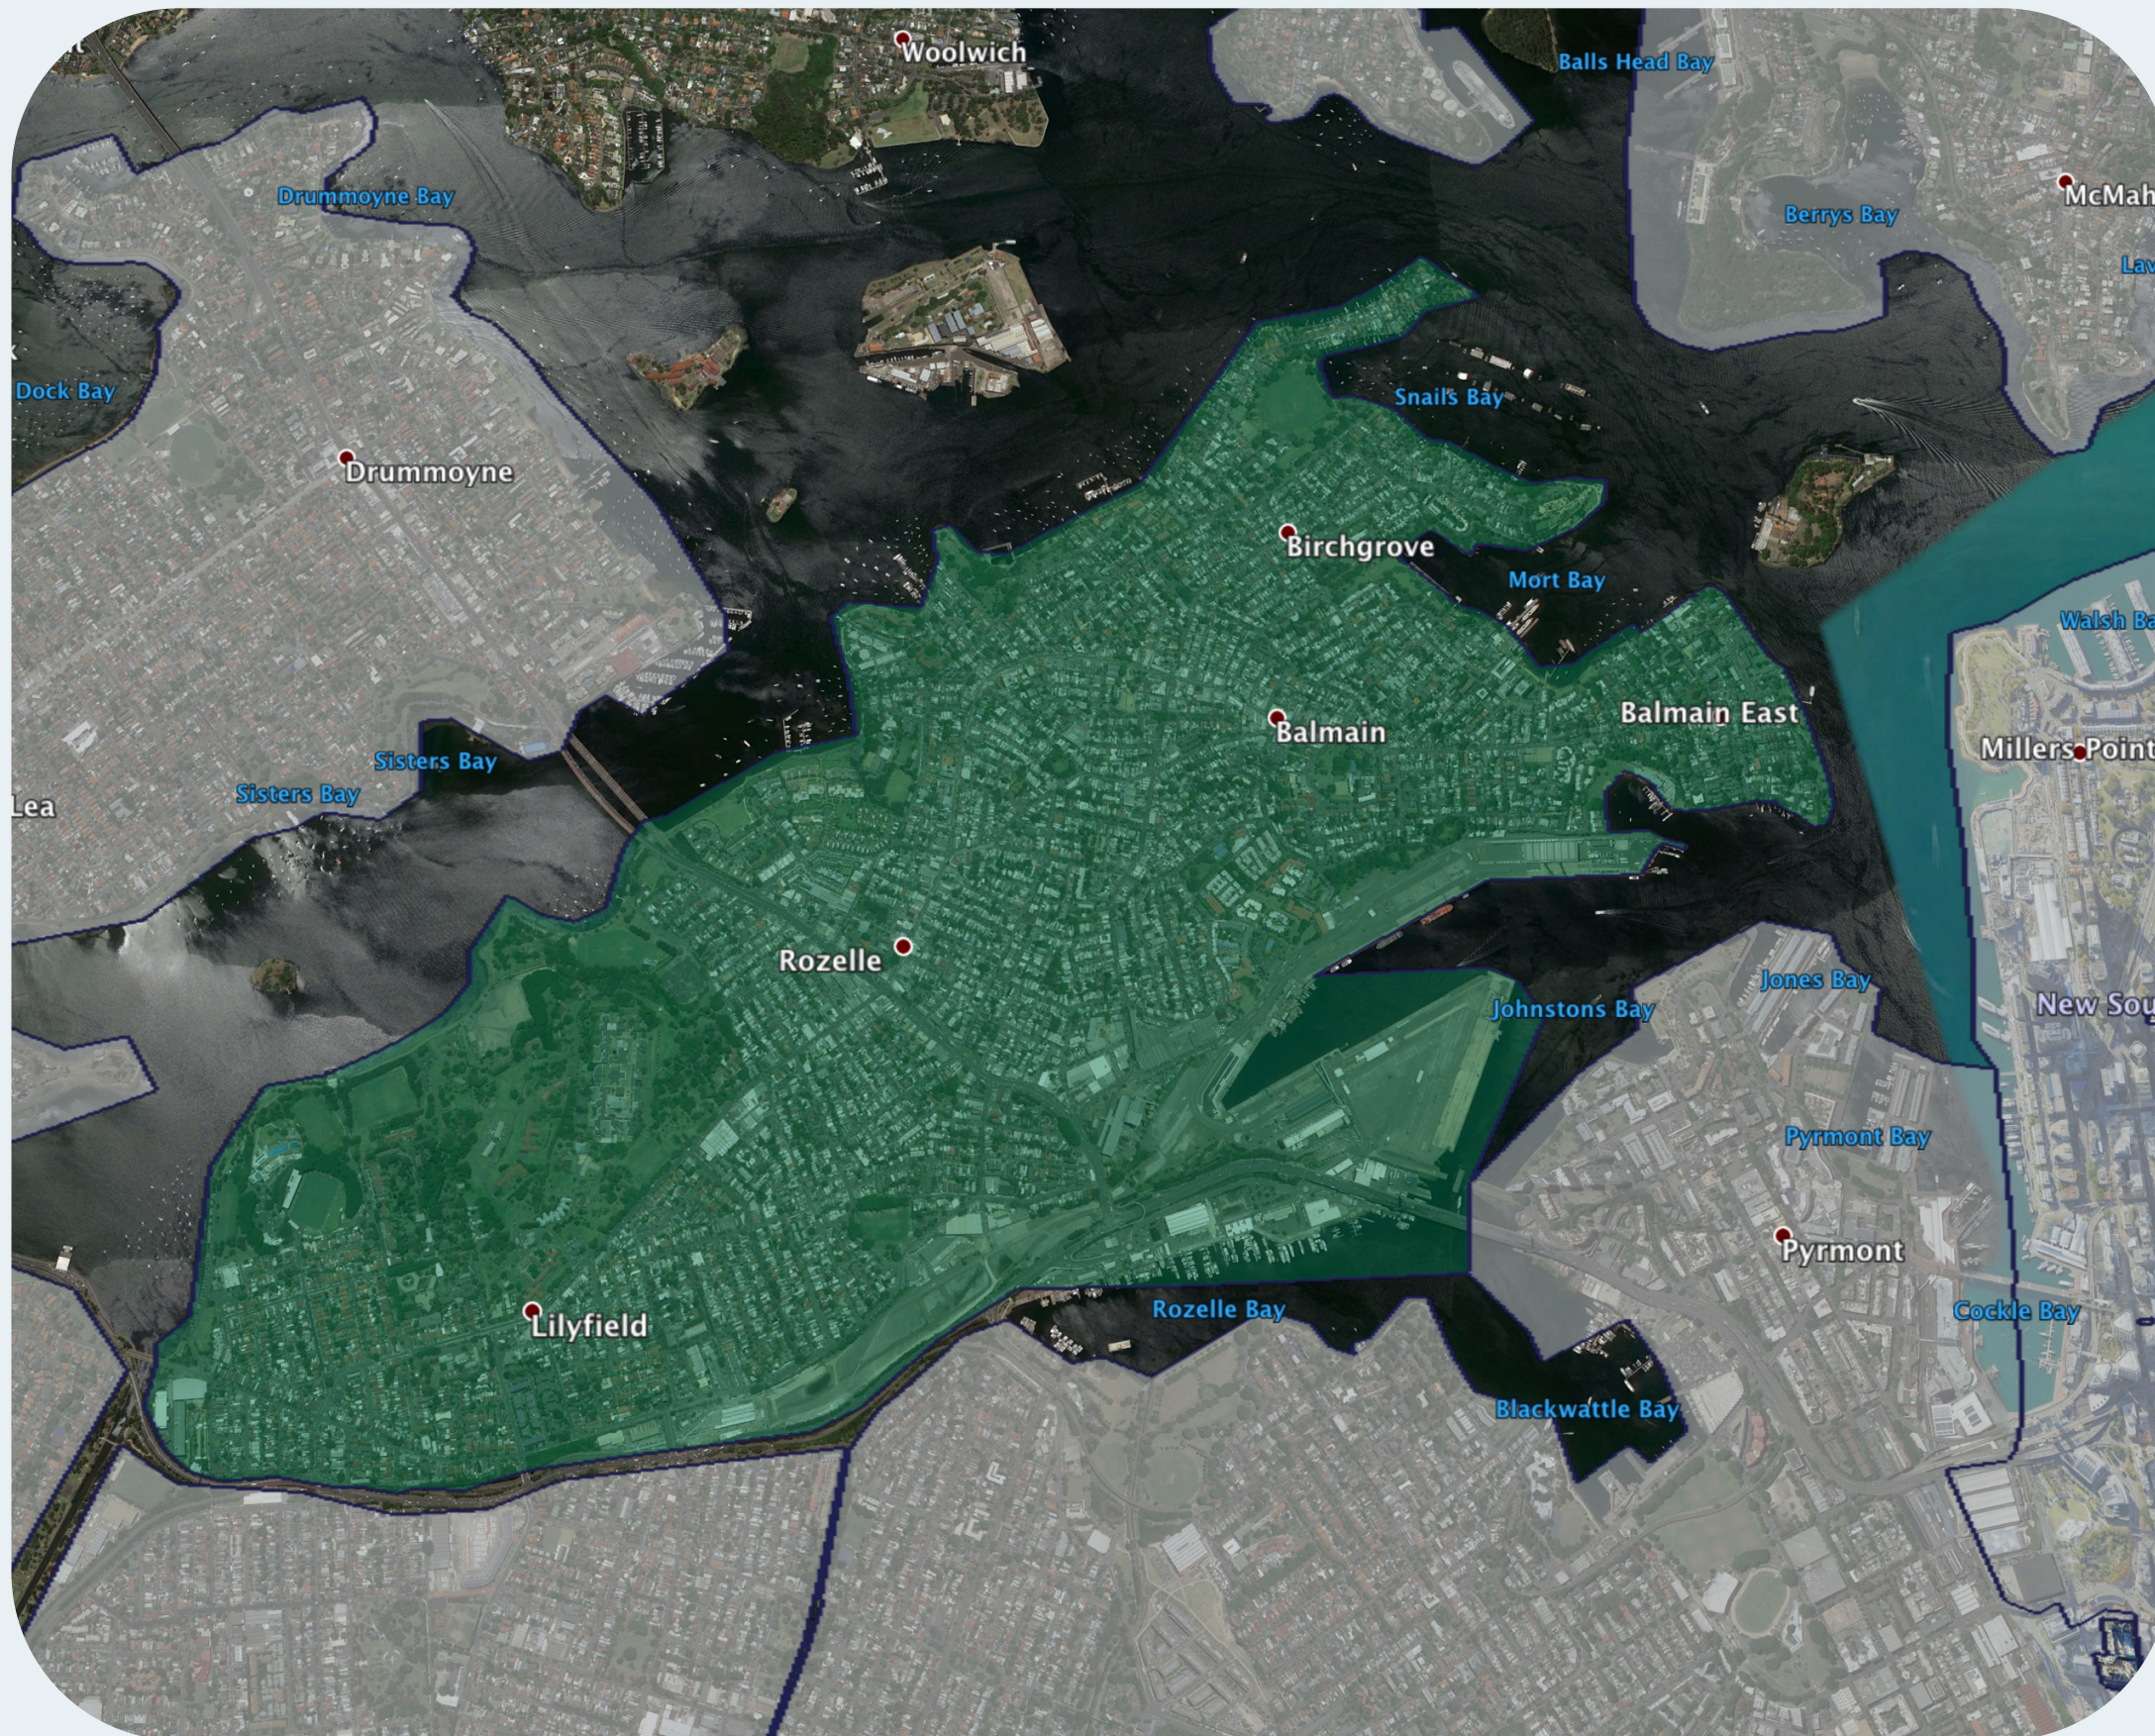

# nbn™ Business Fibre Zone indicative map – Rozelle - Balmain and surrounds

The nbn™ Business Fibre Initiative is available to businesses right across the country.

The areas highlighted on this map, are part of an nbn™ Business Fibre Zone that is eligible for business nbn™ Enterprise Ethernet.

## Key

-  nbn™ Business Fibre Zone
-  Adjacent/nearby nbn™ Business Fibre Zone (where relevant)