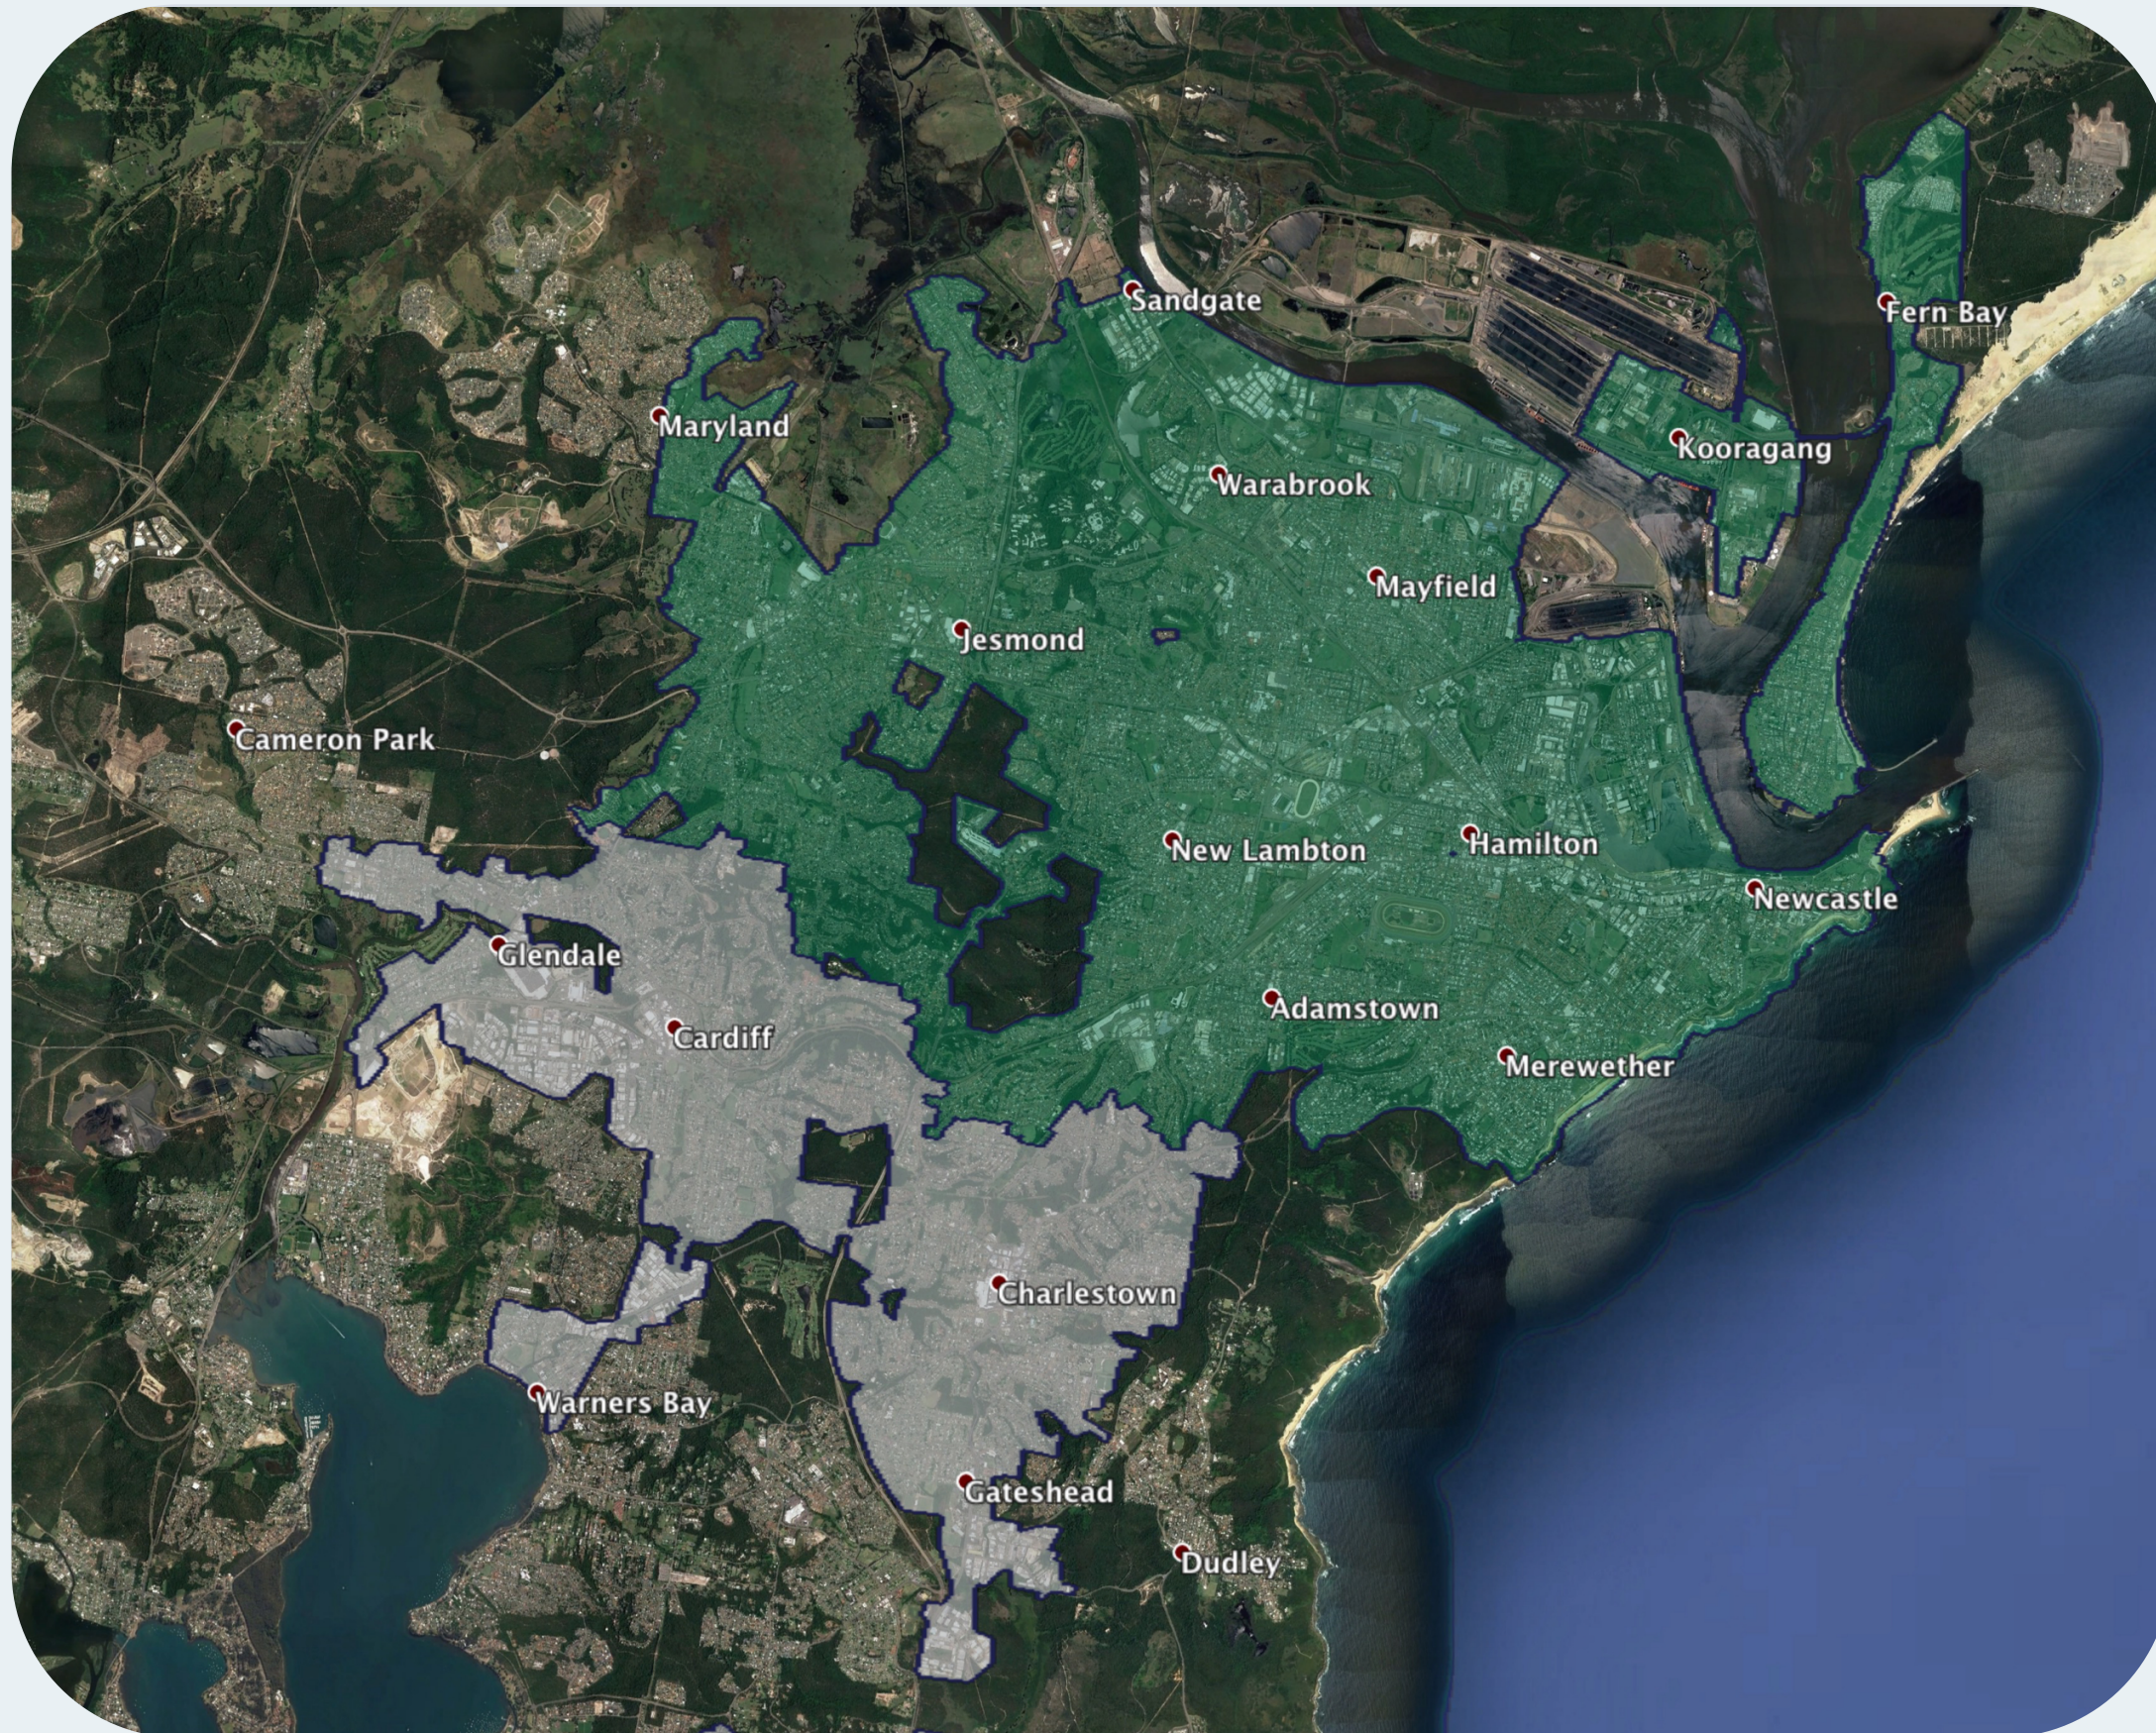

nbn™ Business Fibre Zone indicative map – Newcastle CBD and surrounds

The nbn™ Business Fibre Initiative is available to businesses right across the country.

The areas highlighted on this map, are part of an nbn™ Business Fibre Zone that is eligible for business nbn™ Enterprise Ethernet.

To find out more about the Fibre Initiative contact your service provider, or visit: nbn.com.au/businessfibre

Key

-  nbn™ Business Fibre Zone
-  Adjacent/nearby nbn™ Business Fibre Zone (where relevant)