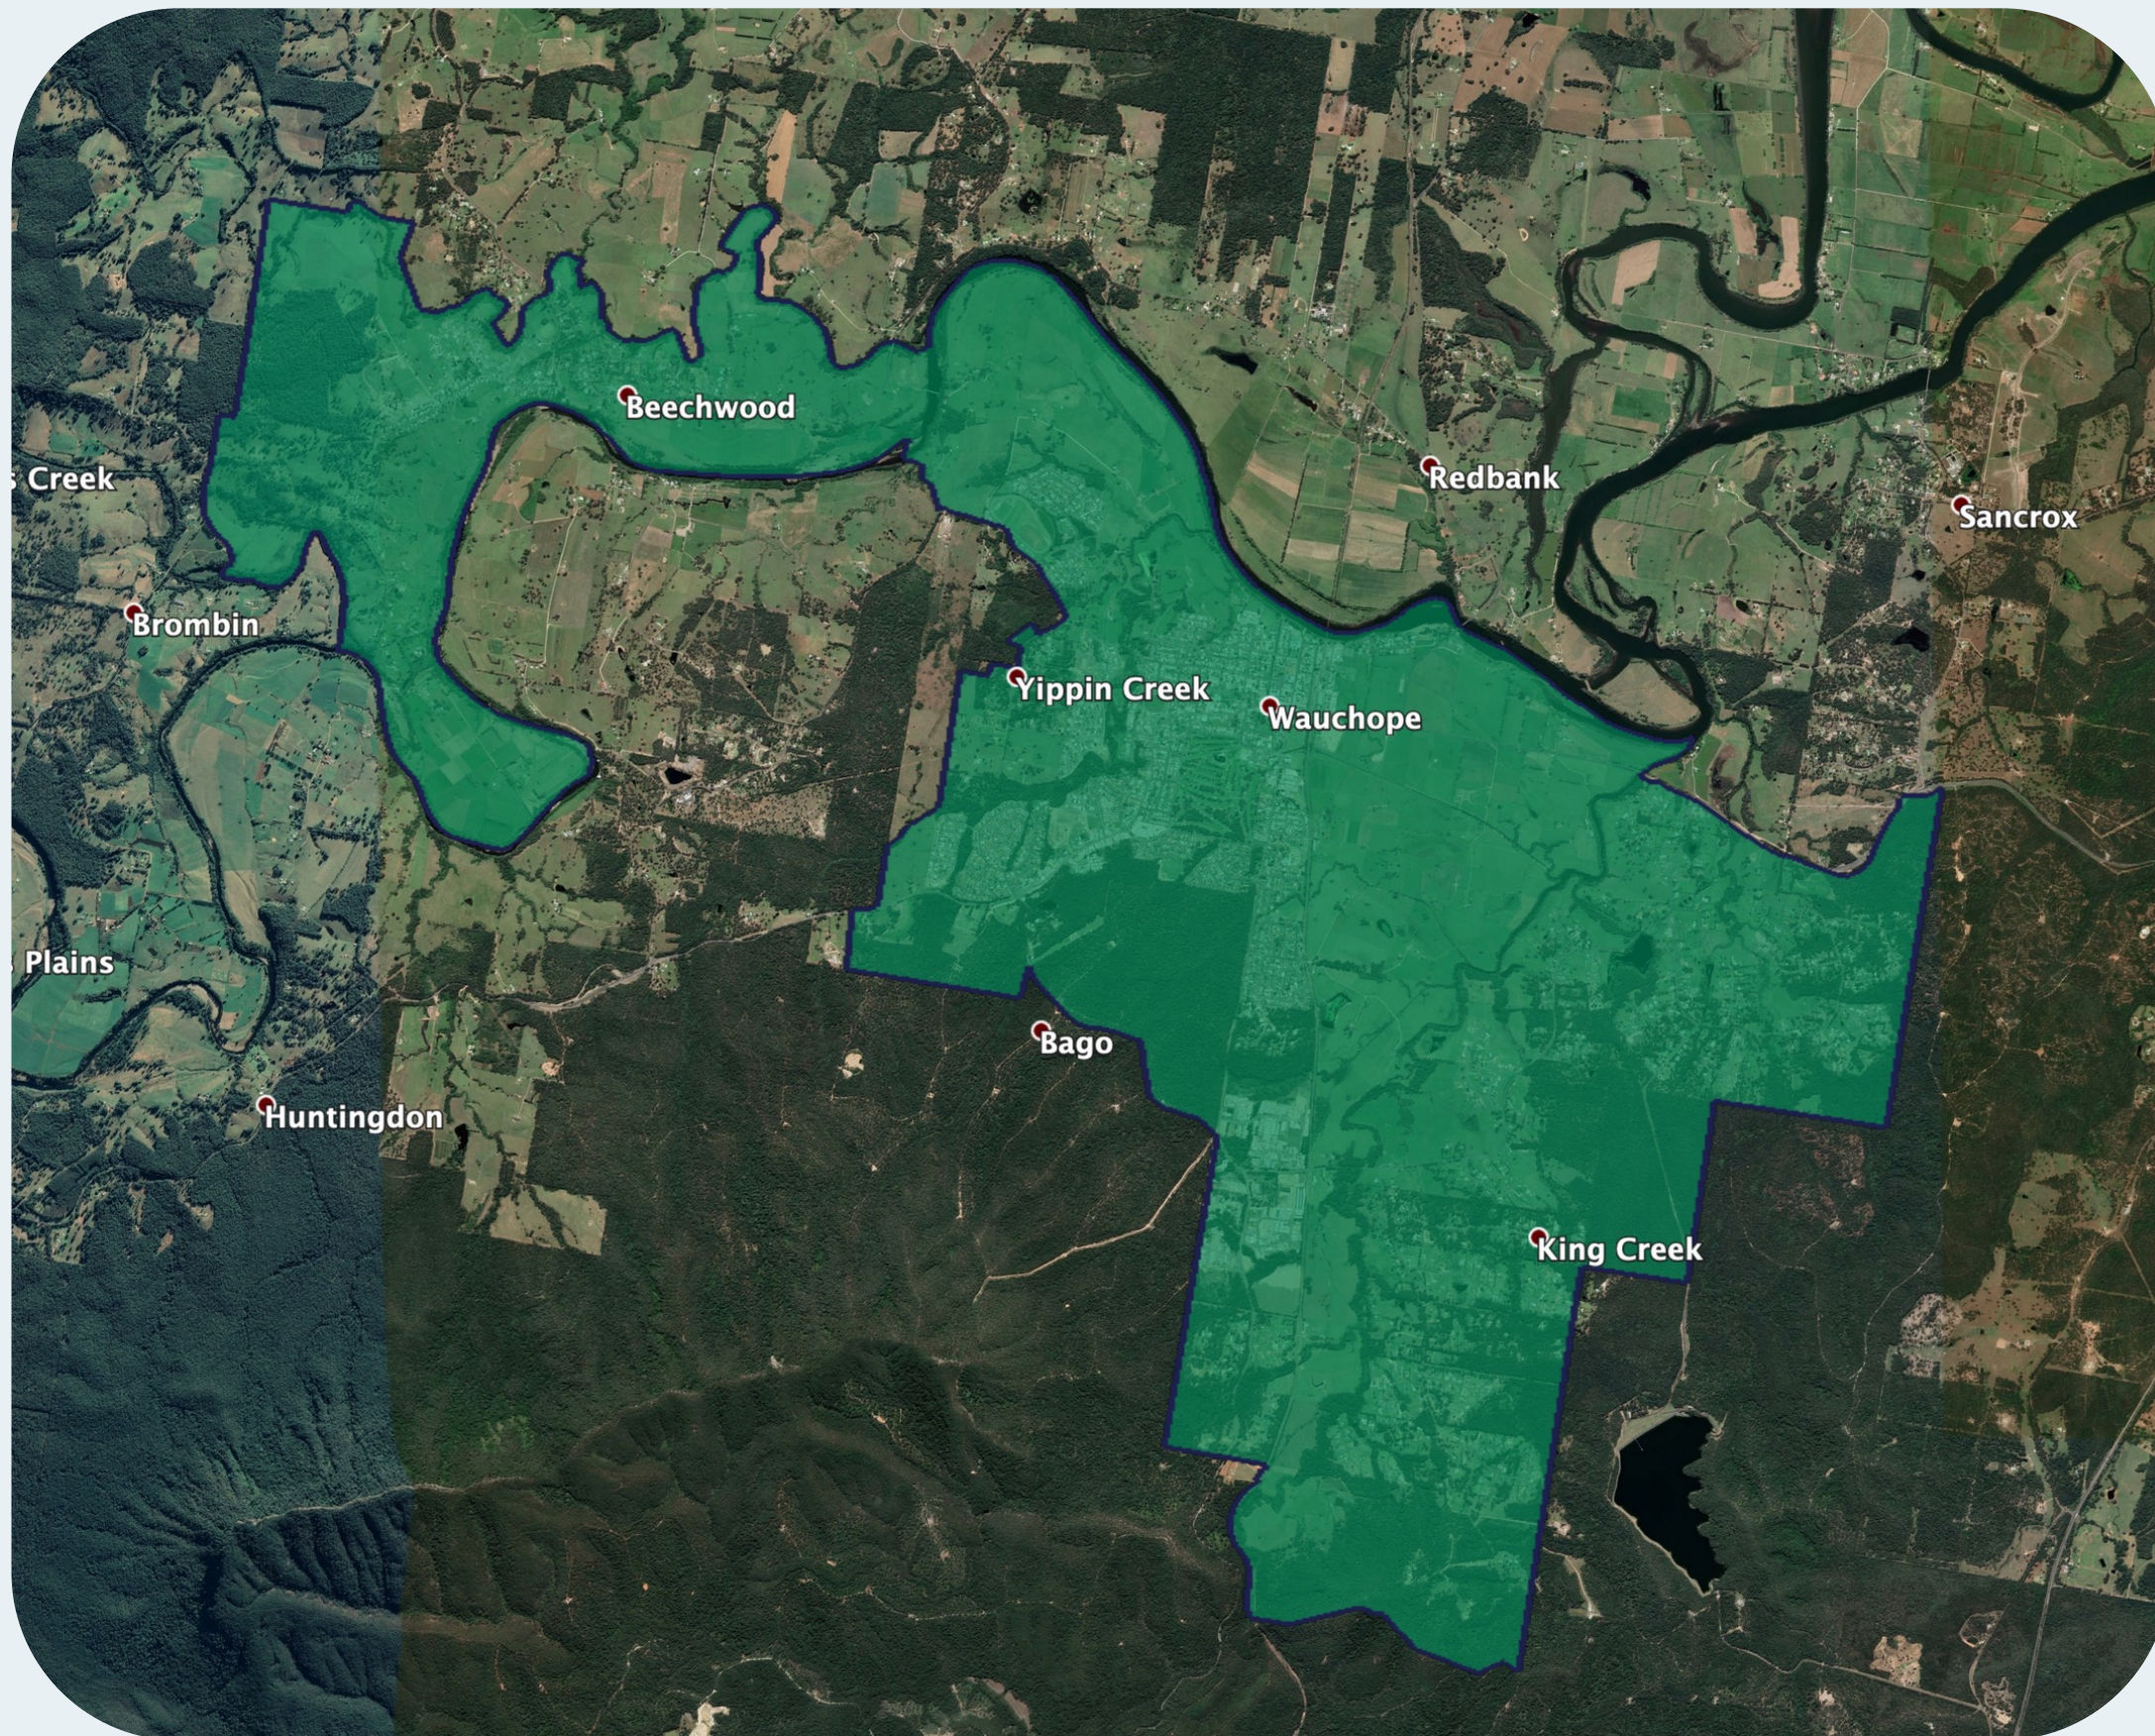

nbn™ Business Fibre Zone indicative map – Wauchope and surrounds

The nbn™ Business Fibre Initiative is available to businesses right across the country.

The area highlighted on this map, is part of an nbn™ Business Fibre Zone that is eligible for business nbn™ Enterprise Ethernet.

To find out more about the Fibre Initiative contact your service provider, or visit: nbn.com.au/businessfibre

Key

-  nbn™ Business Fibre Zone
-  Adjacent/nearby nbn™ Business Fibre Zone (where relevant)