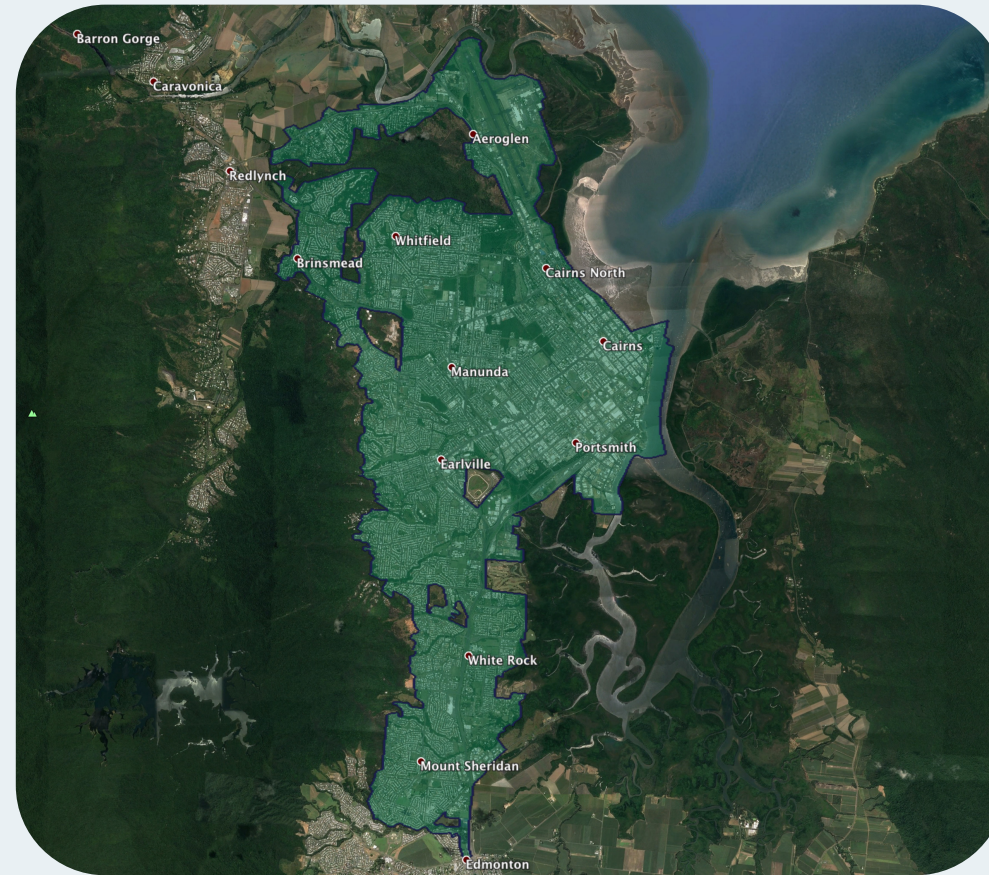

nbn™ Business Fibre Zone indicative map – Cairns - Port Douglas and surrounds

The nbn™ Business Fibre Initiative is available to businesses right across the country.

The areas highlighted on this map, are part of an nbn™ Business Fibre Zone that is eligible for business nbn™ Enterprise Ethernet.

Key

nbn™ Business Fibre Zone

Adjacent/nearby nbn™ Business Fibre Zone (where relevant)

To find out more about the Fibre Initiative contact your service provider, or visit: nbn.com.au/businessfibre