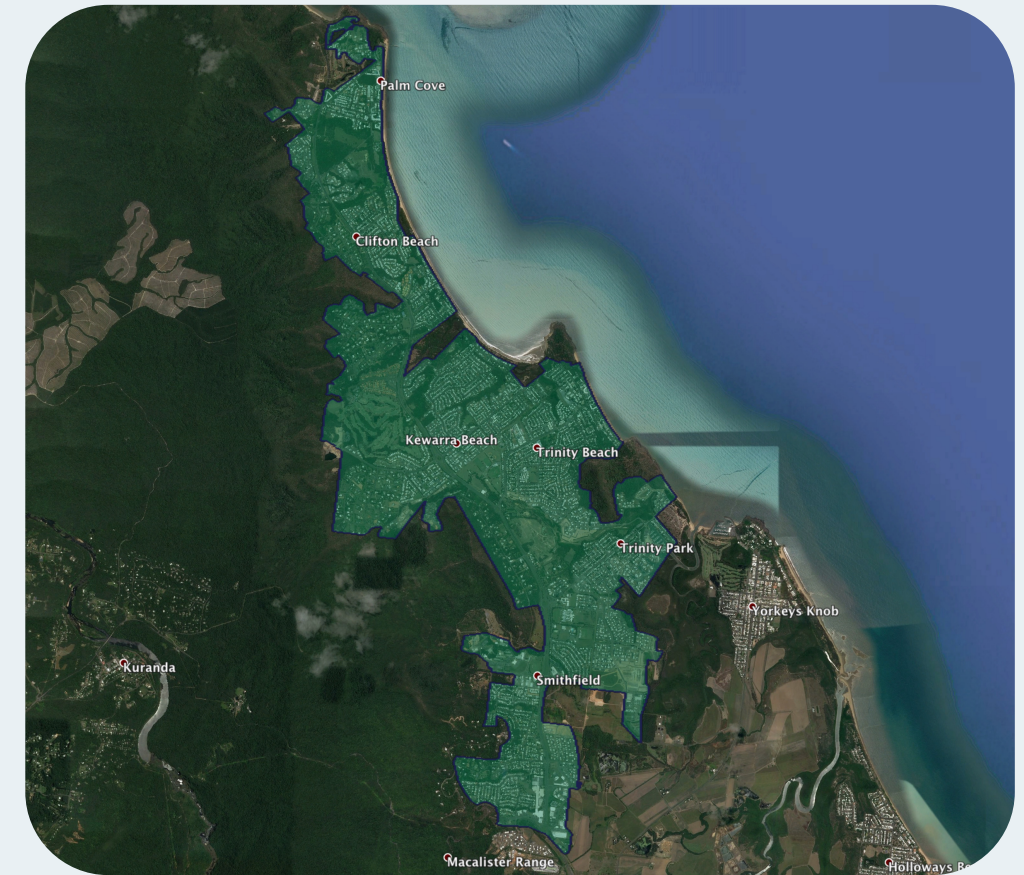

nbn™ Business Fibre Zone indicative map – Cairns - Port Douglas and surrounds

The nbn™ Business Fibre Initiative is available to businesses right across the country.

The areas highlighted on this map, are part of an nbn™ Business Fibre Zone that is eligible for business nbn™ Enterprise Ethernet.