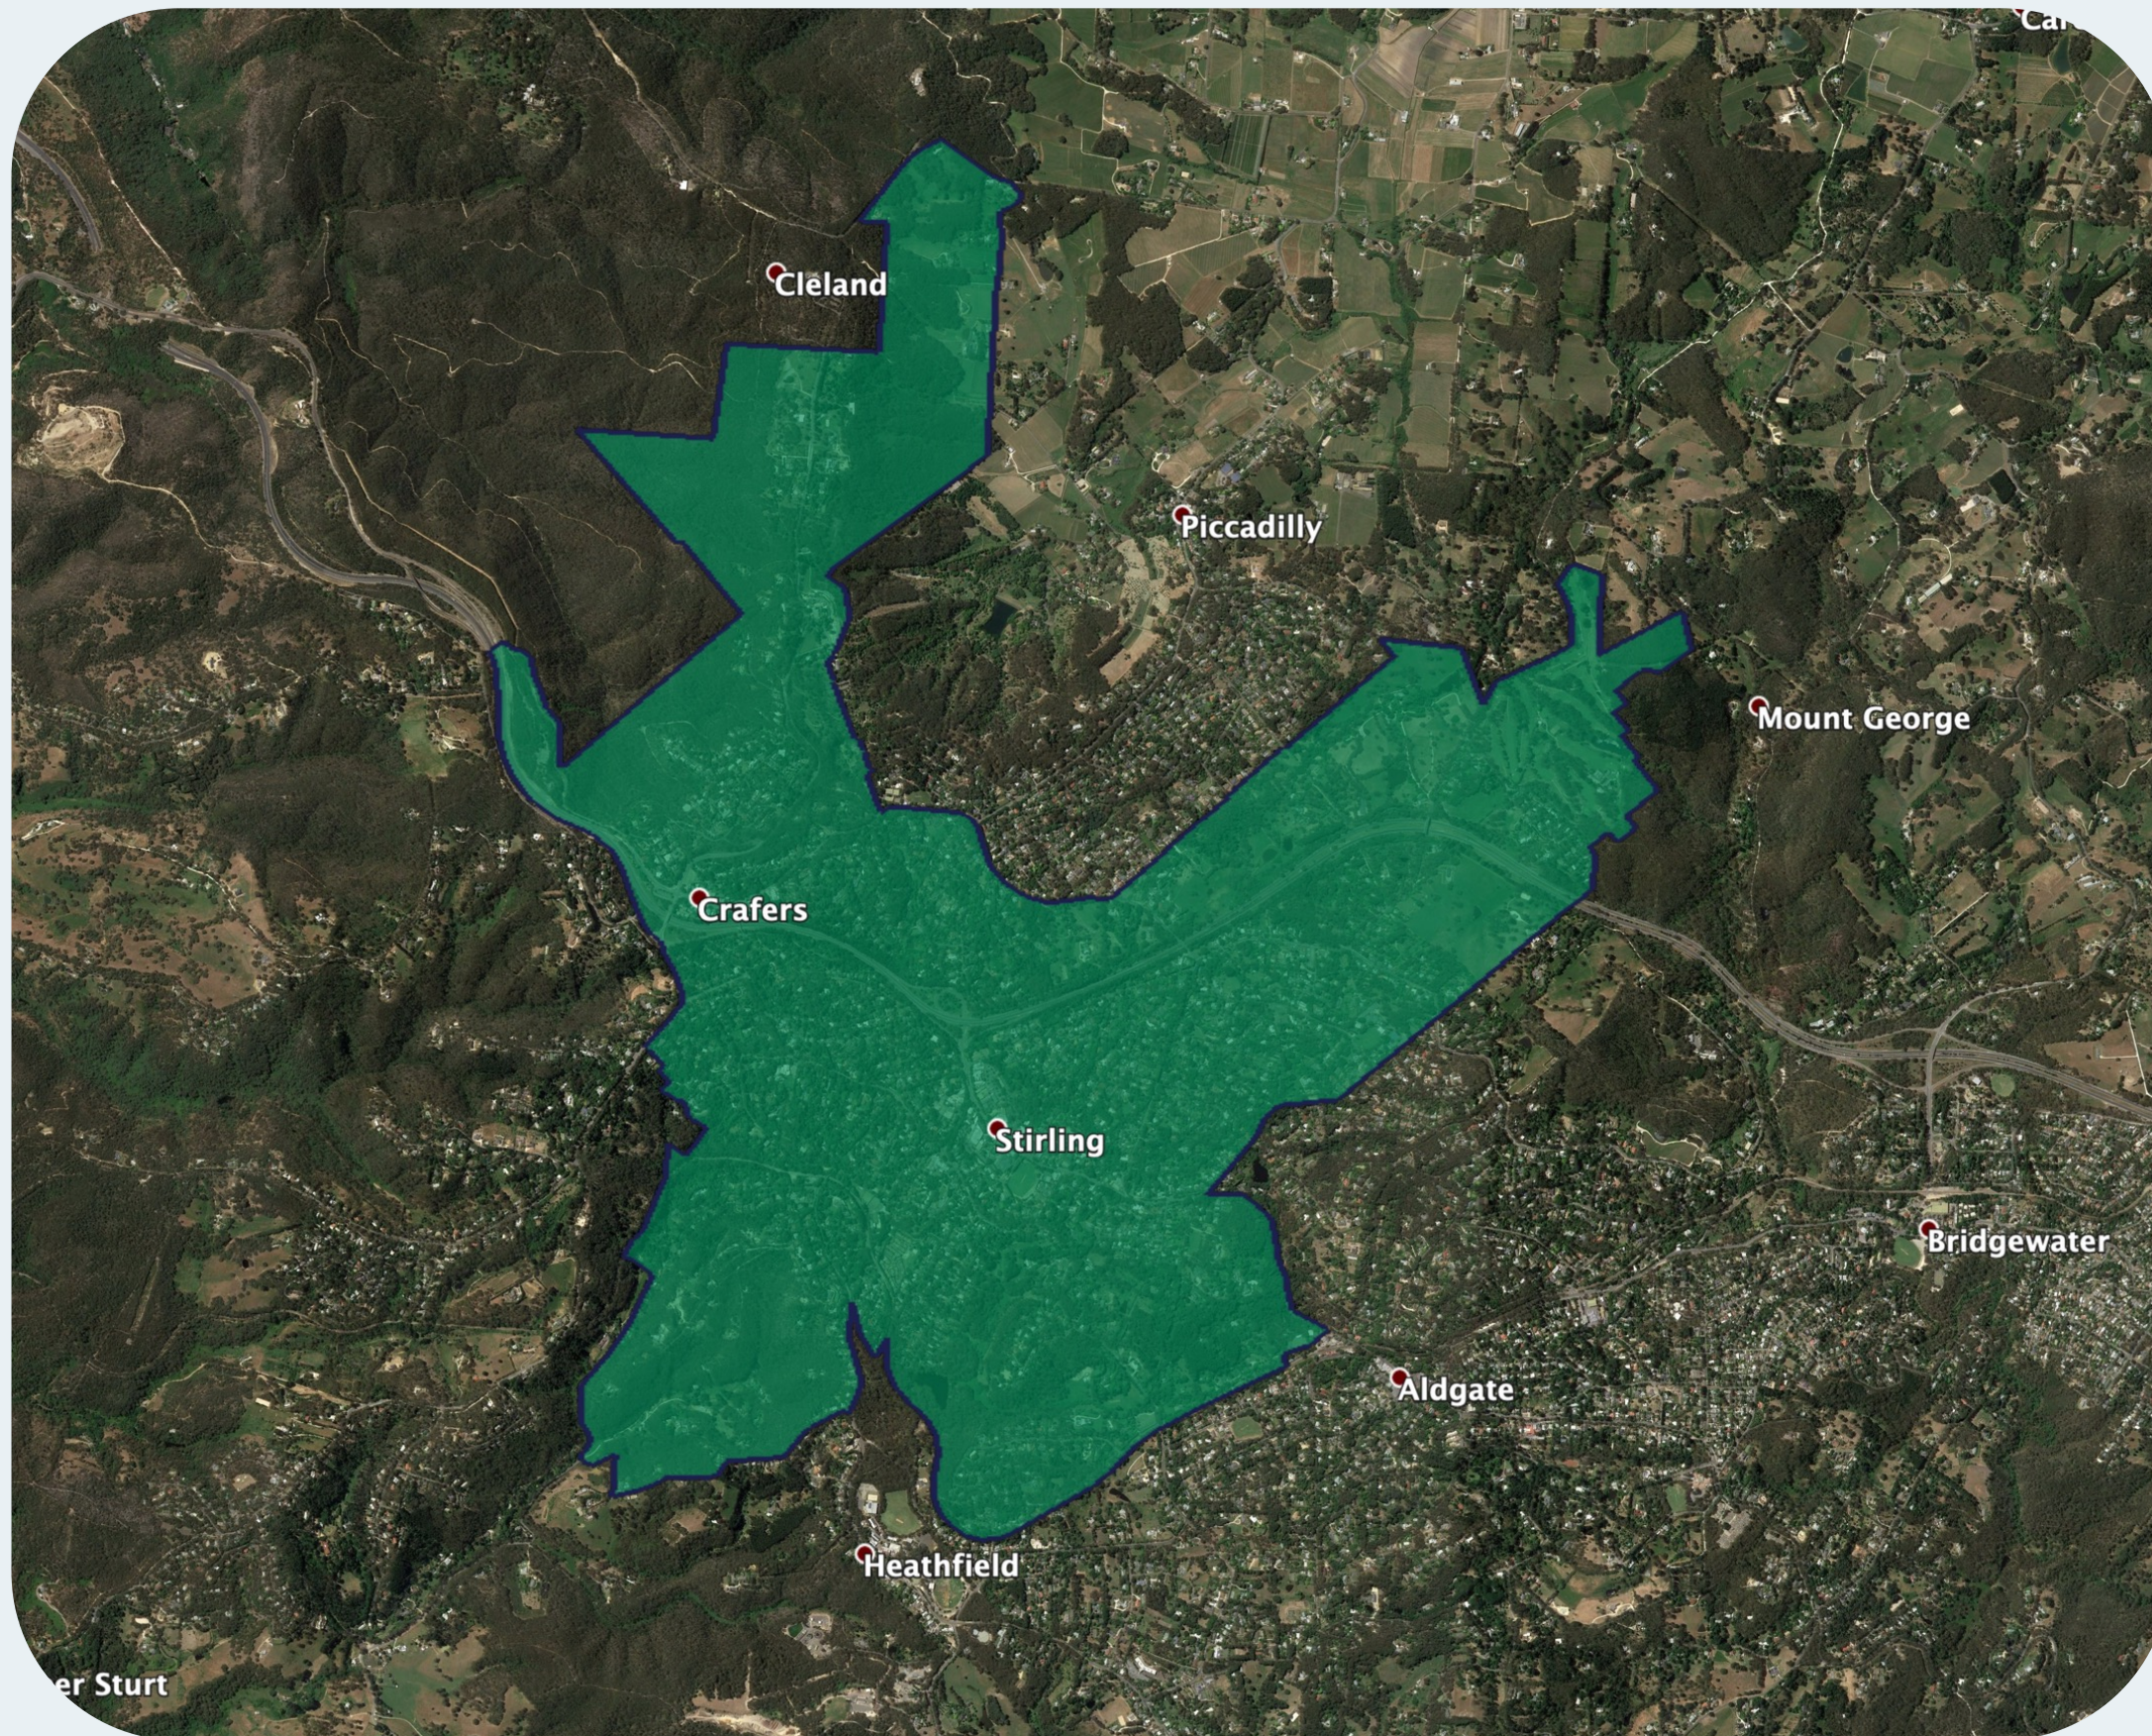

# nbn™ Business Fibre Zone indicative map – Stirling/Crafers and surrounds

The nbn™ Business Fibre Initiative is available to businesses right across the country.

The areas highlighted on this map, are part of an nbn™ Business Fibre Zone that is eligible for business nbn™ Enterprise Ethernet.

## Key

-  nbn™ Business Fibre Zone
-  Adjacent/nearby nbn™ Business Fibre Zone (where relevant)