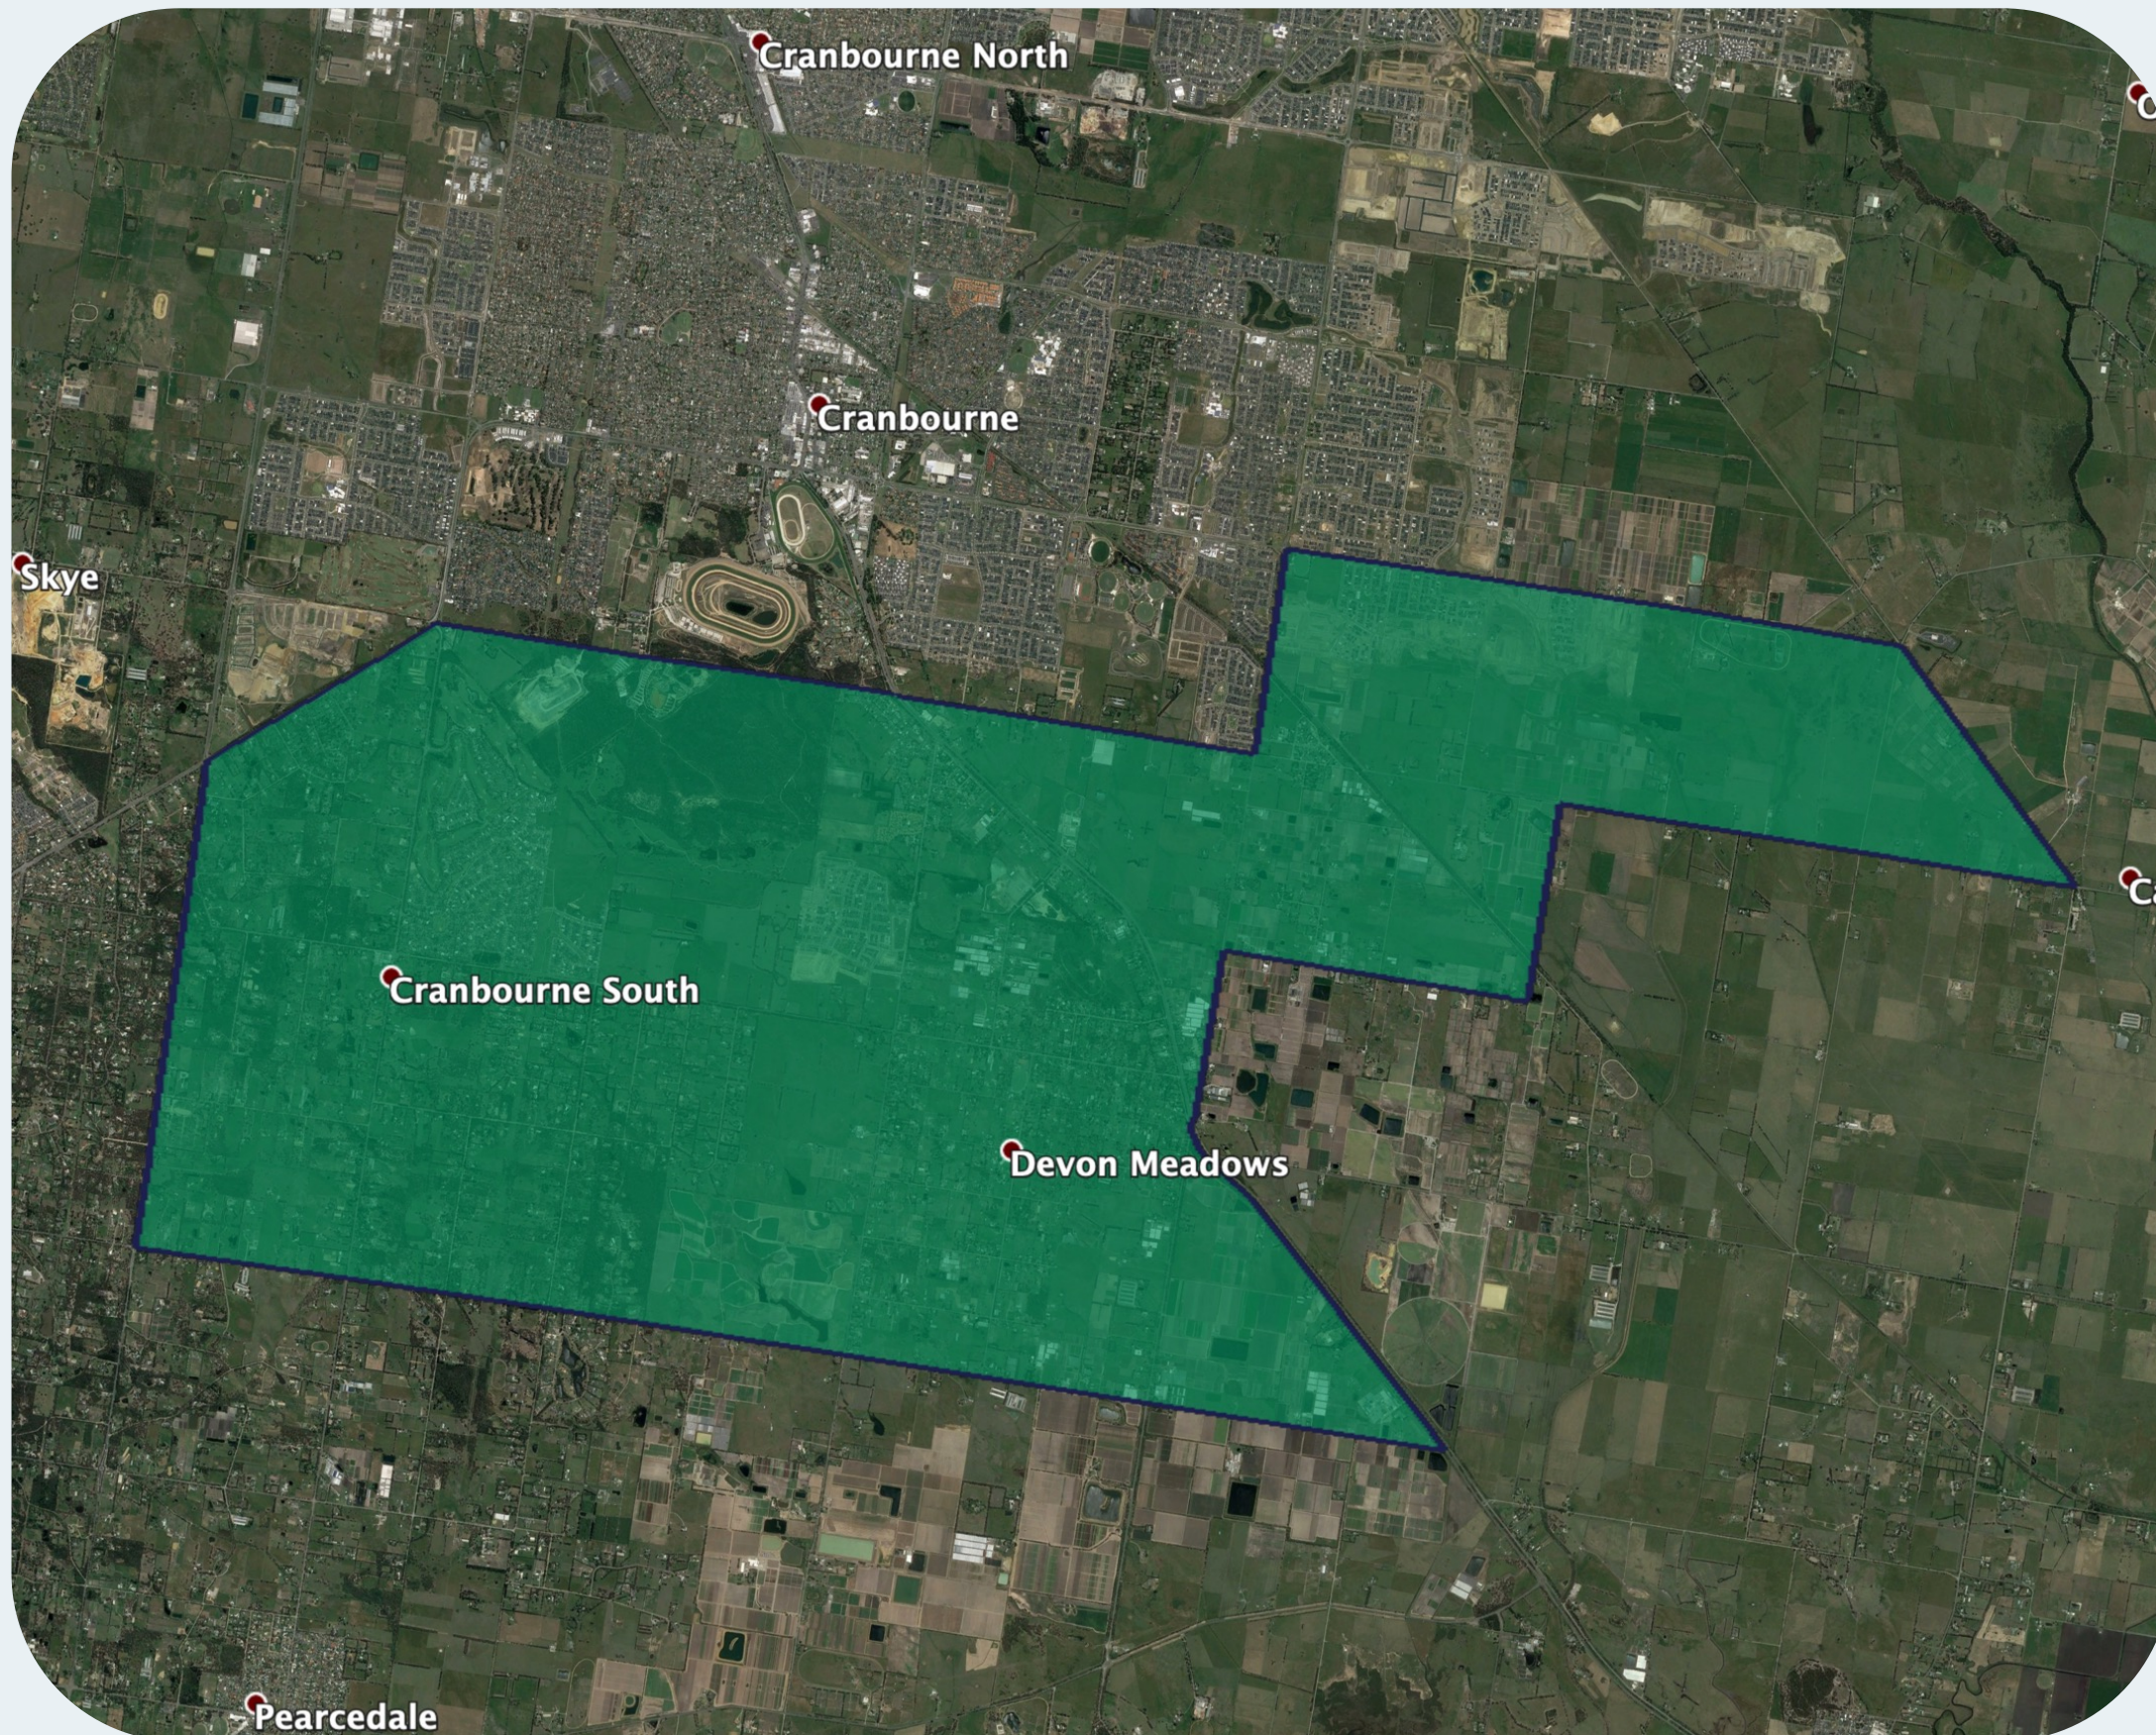

nbn™ Business Fibre Zone indicative map – Cranbourne South and surrounds

The nbn™ Business Fibre Initiative is available to businesses right across the country.

The area highlighted on this map, is part of an nbn™ Business Fibre Zone that is eligible for business nbn™ Enterprise Ethernet.

To find out more about the Fibre Initiative contact your service provider, or visit: nbn.com.au/businessfibre

Key

-  nbn™ Business Fibre Zone
-  Adjacent/nearby nbn™ Business Fibre Zone (where relevant)