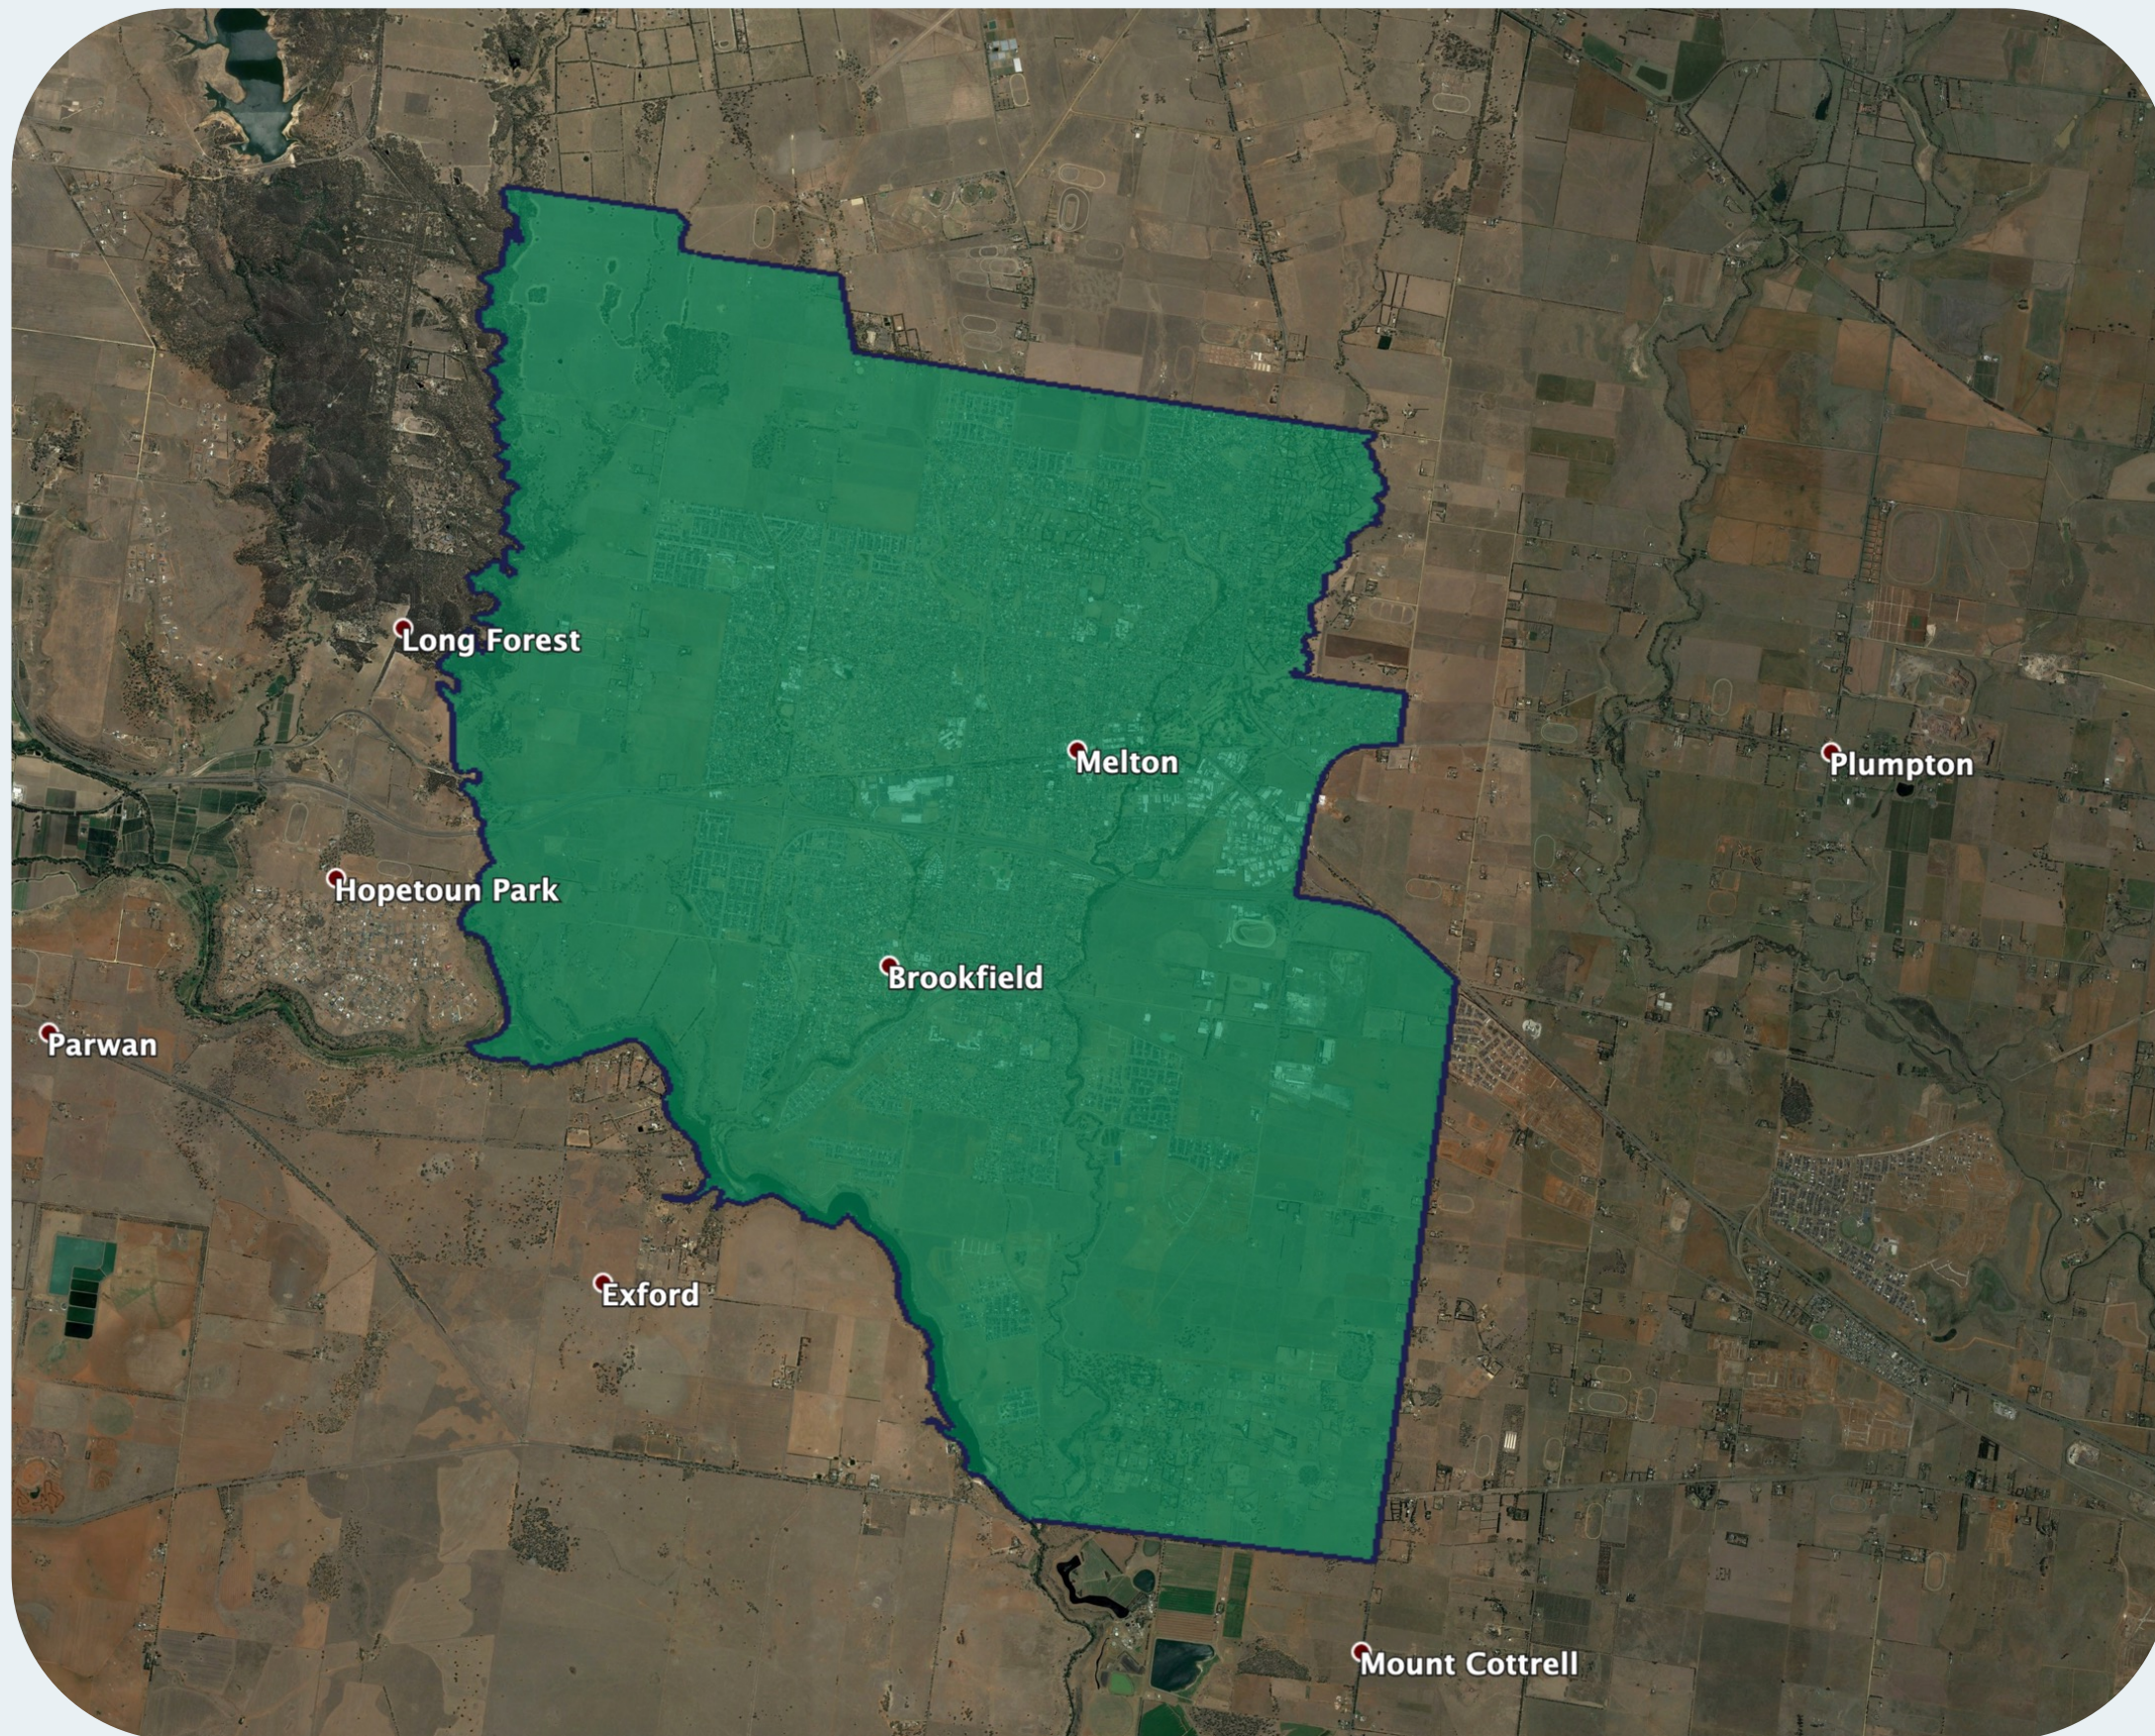

# nbn™ Business Fibre Zone indicative map – Melton and surrounds

The nbn™ Business Fibre Initiative is available to businesses right across the country.

The area highlighted on this map, is part of an nbn™ Business Fibre Zone that is eligible for business nbn™ Enterprise Ethernet.

## Key

-  nbn™ Business Fibre Zone
-  Adjacent/nearby nbn™ Business Fibre Zone (where relevant)