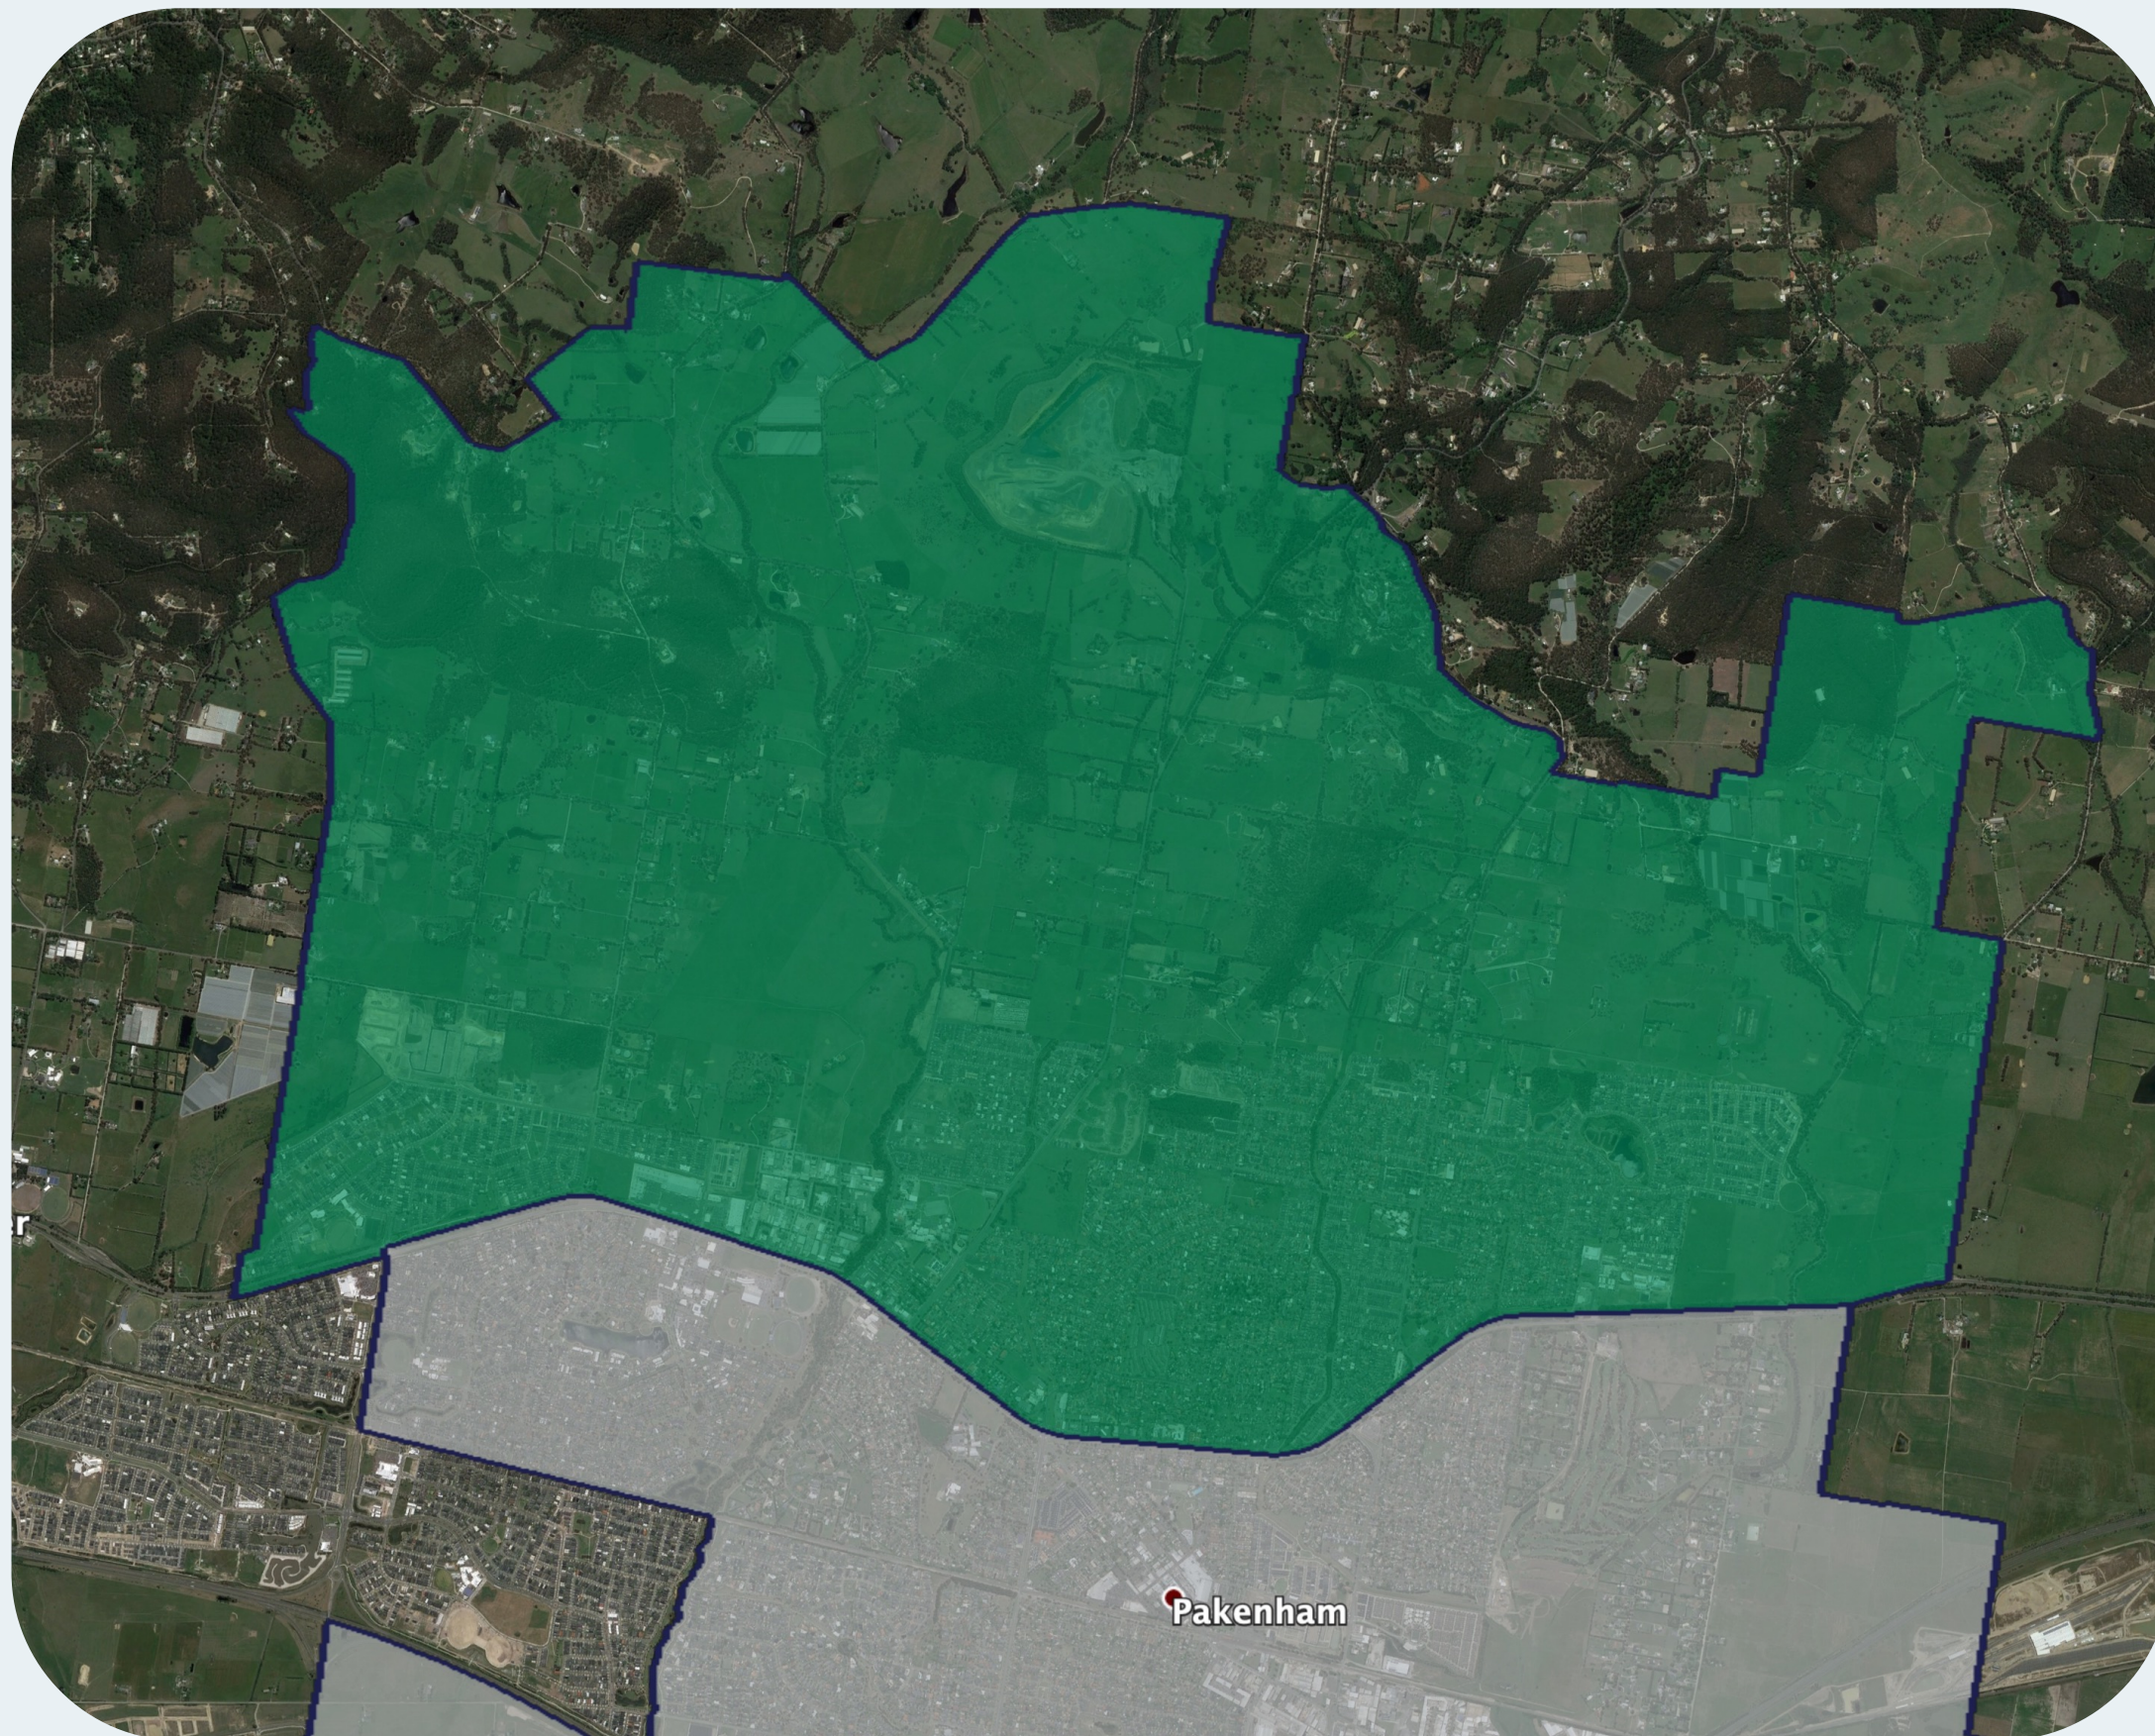

nbn™ Business Fibre Zone indicative map – Pakenham North and surrounds

The nbn™ Business Fibre Initiative is available to businesses right across the country.

The areas highlighted on this map, are part of an nbn™ Business Fibre Zone that is eligible for business nbn™ Enterprise Ethernet.

To find out more about the Fibre Initiative contact your service provider, or visit: nbn.com.au/businessfibre

Key

-  nbn™ Business Fibre Zone
-  Adjacent/nearby nbn™ Business Fibre Zone (where relevant)