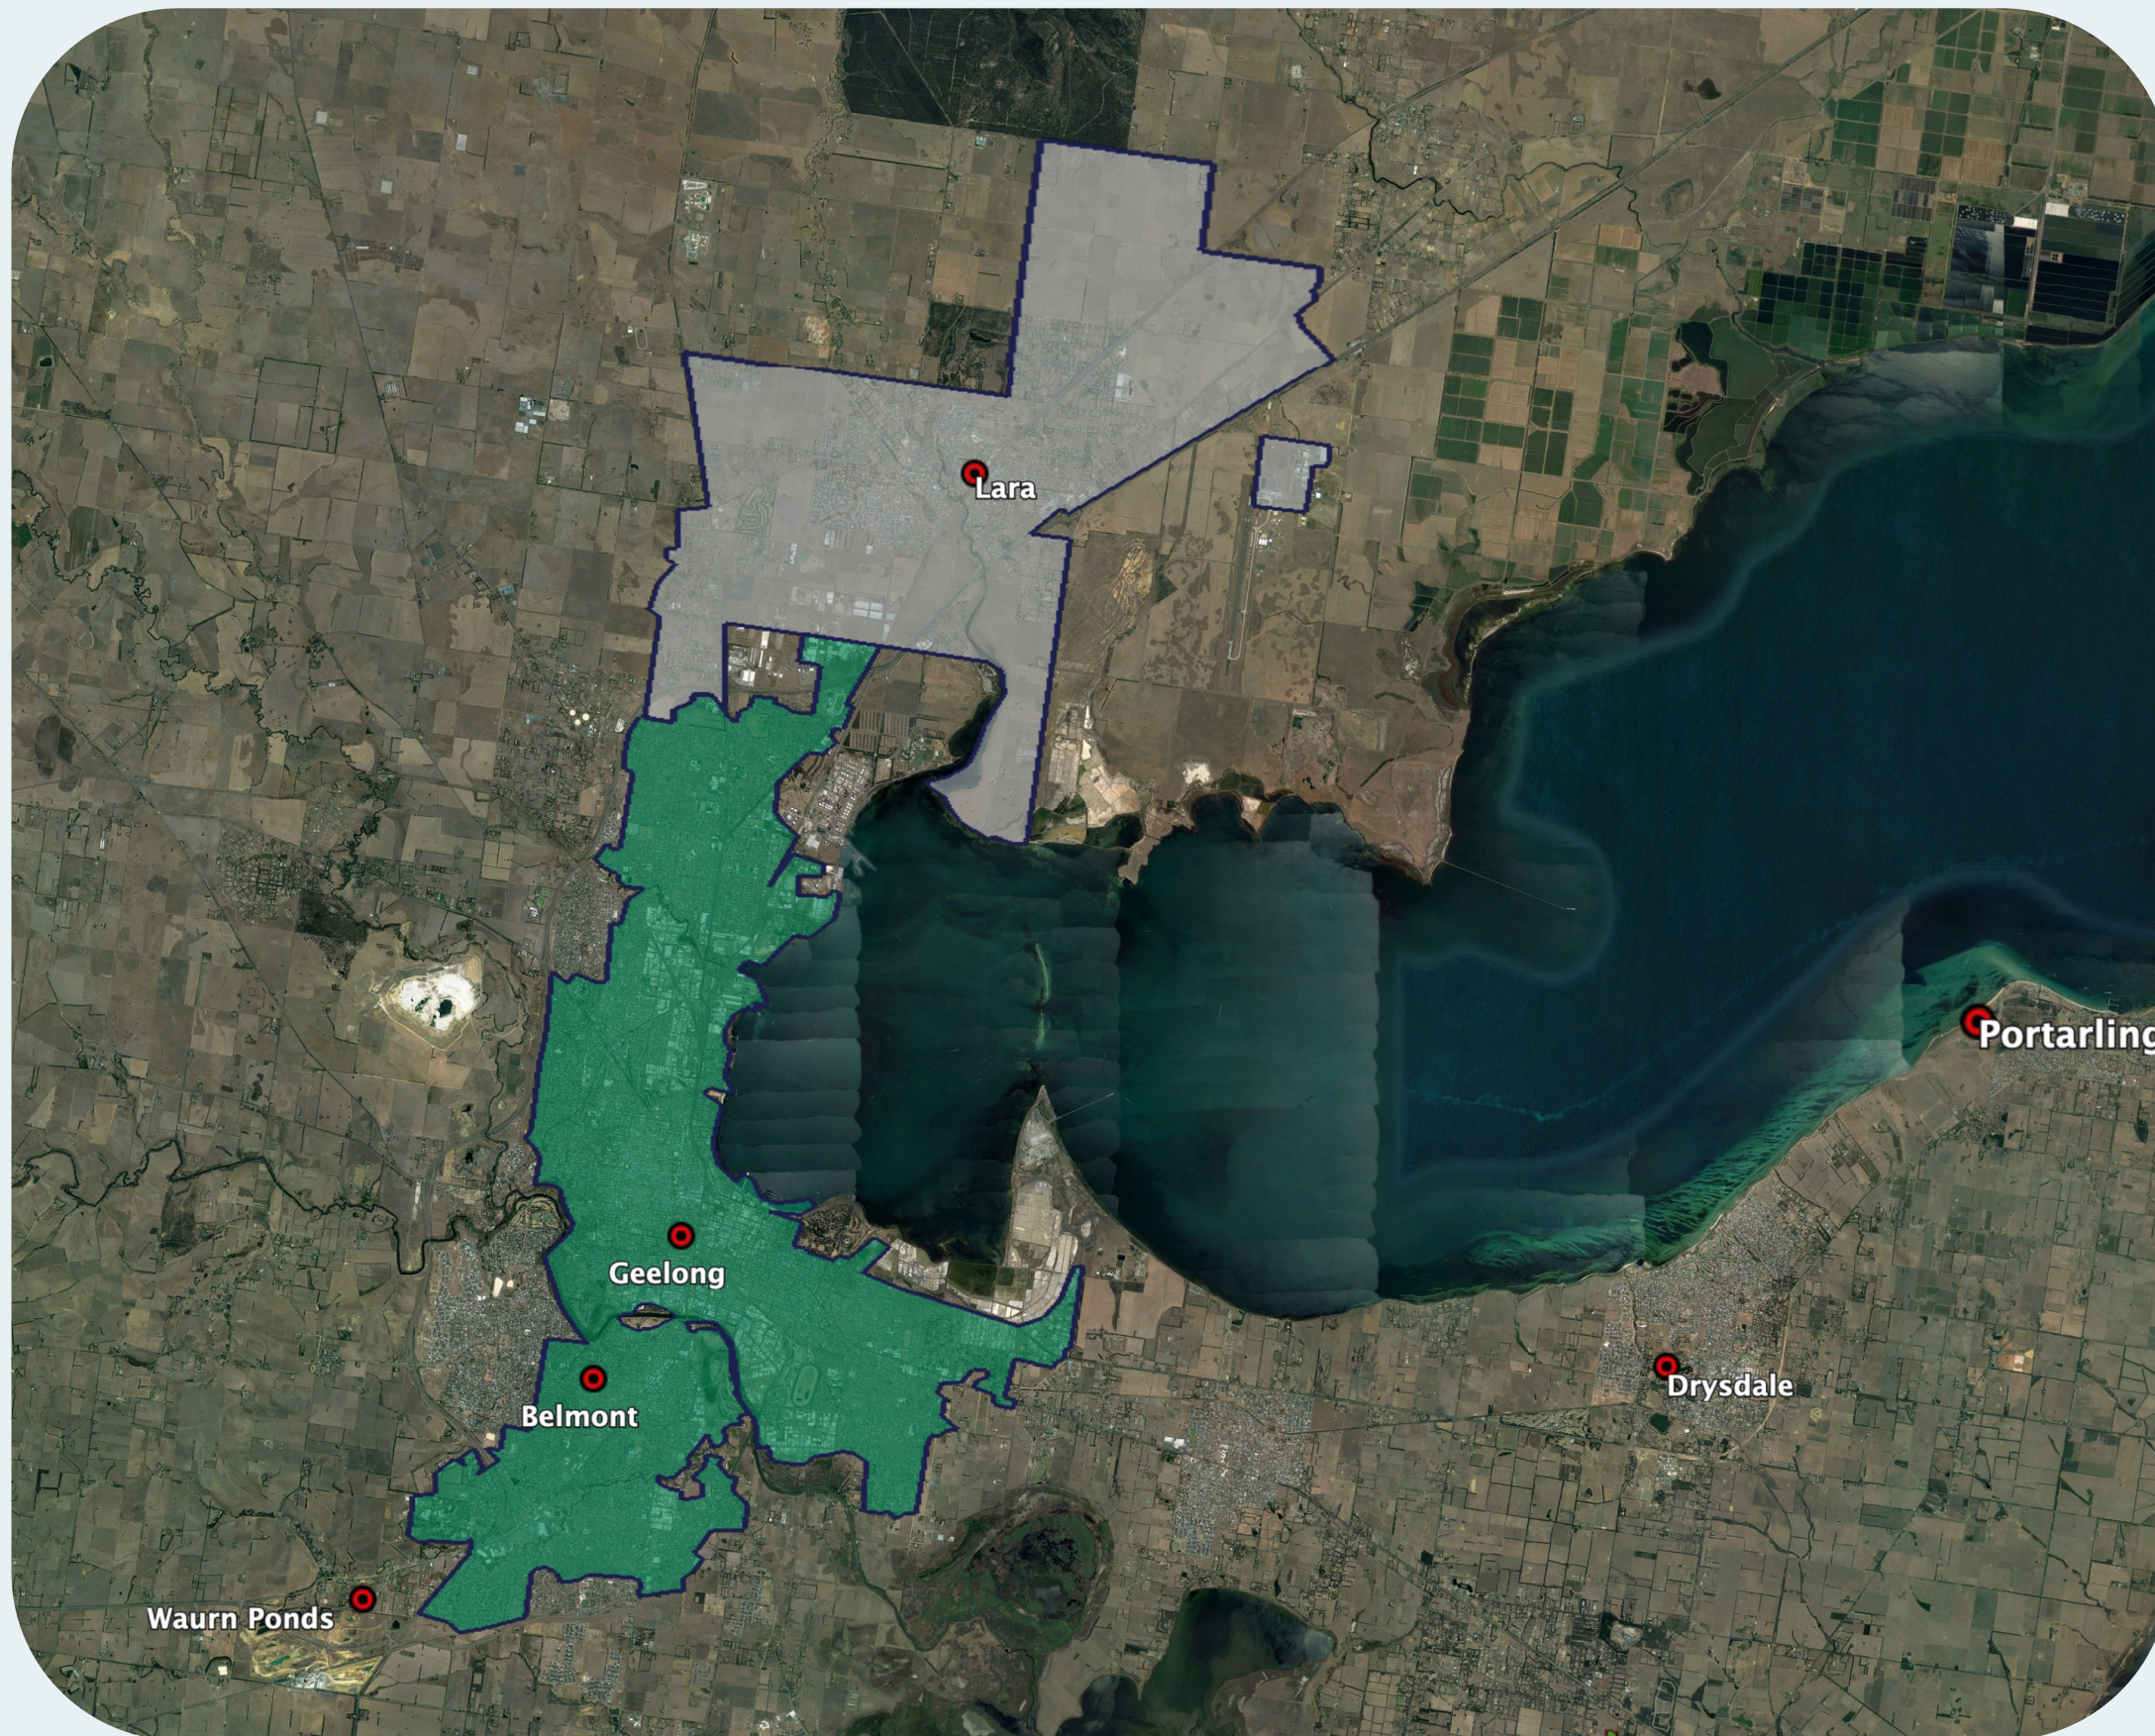

nbn™ Business Fibre Zone indicative map – Geelong and surrounds

The **nbn™** Business Fibre Initiative is available to businesses right across the country.

The area highlighted on this map, is part of an **nbn™** Business Fibre Zone that is eligible for business **nbn™** Enterprise Ethernet.

To find out more about the Fibre Initiative contact your service provider, or visit:
nbn.com.au/businessfibre

Key

-  nbn™ Business Fibre Zone
-  Adjacent/nearby nbn™ Business Fibre Zone (where relevant)