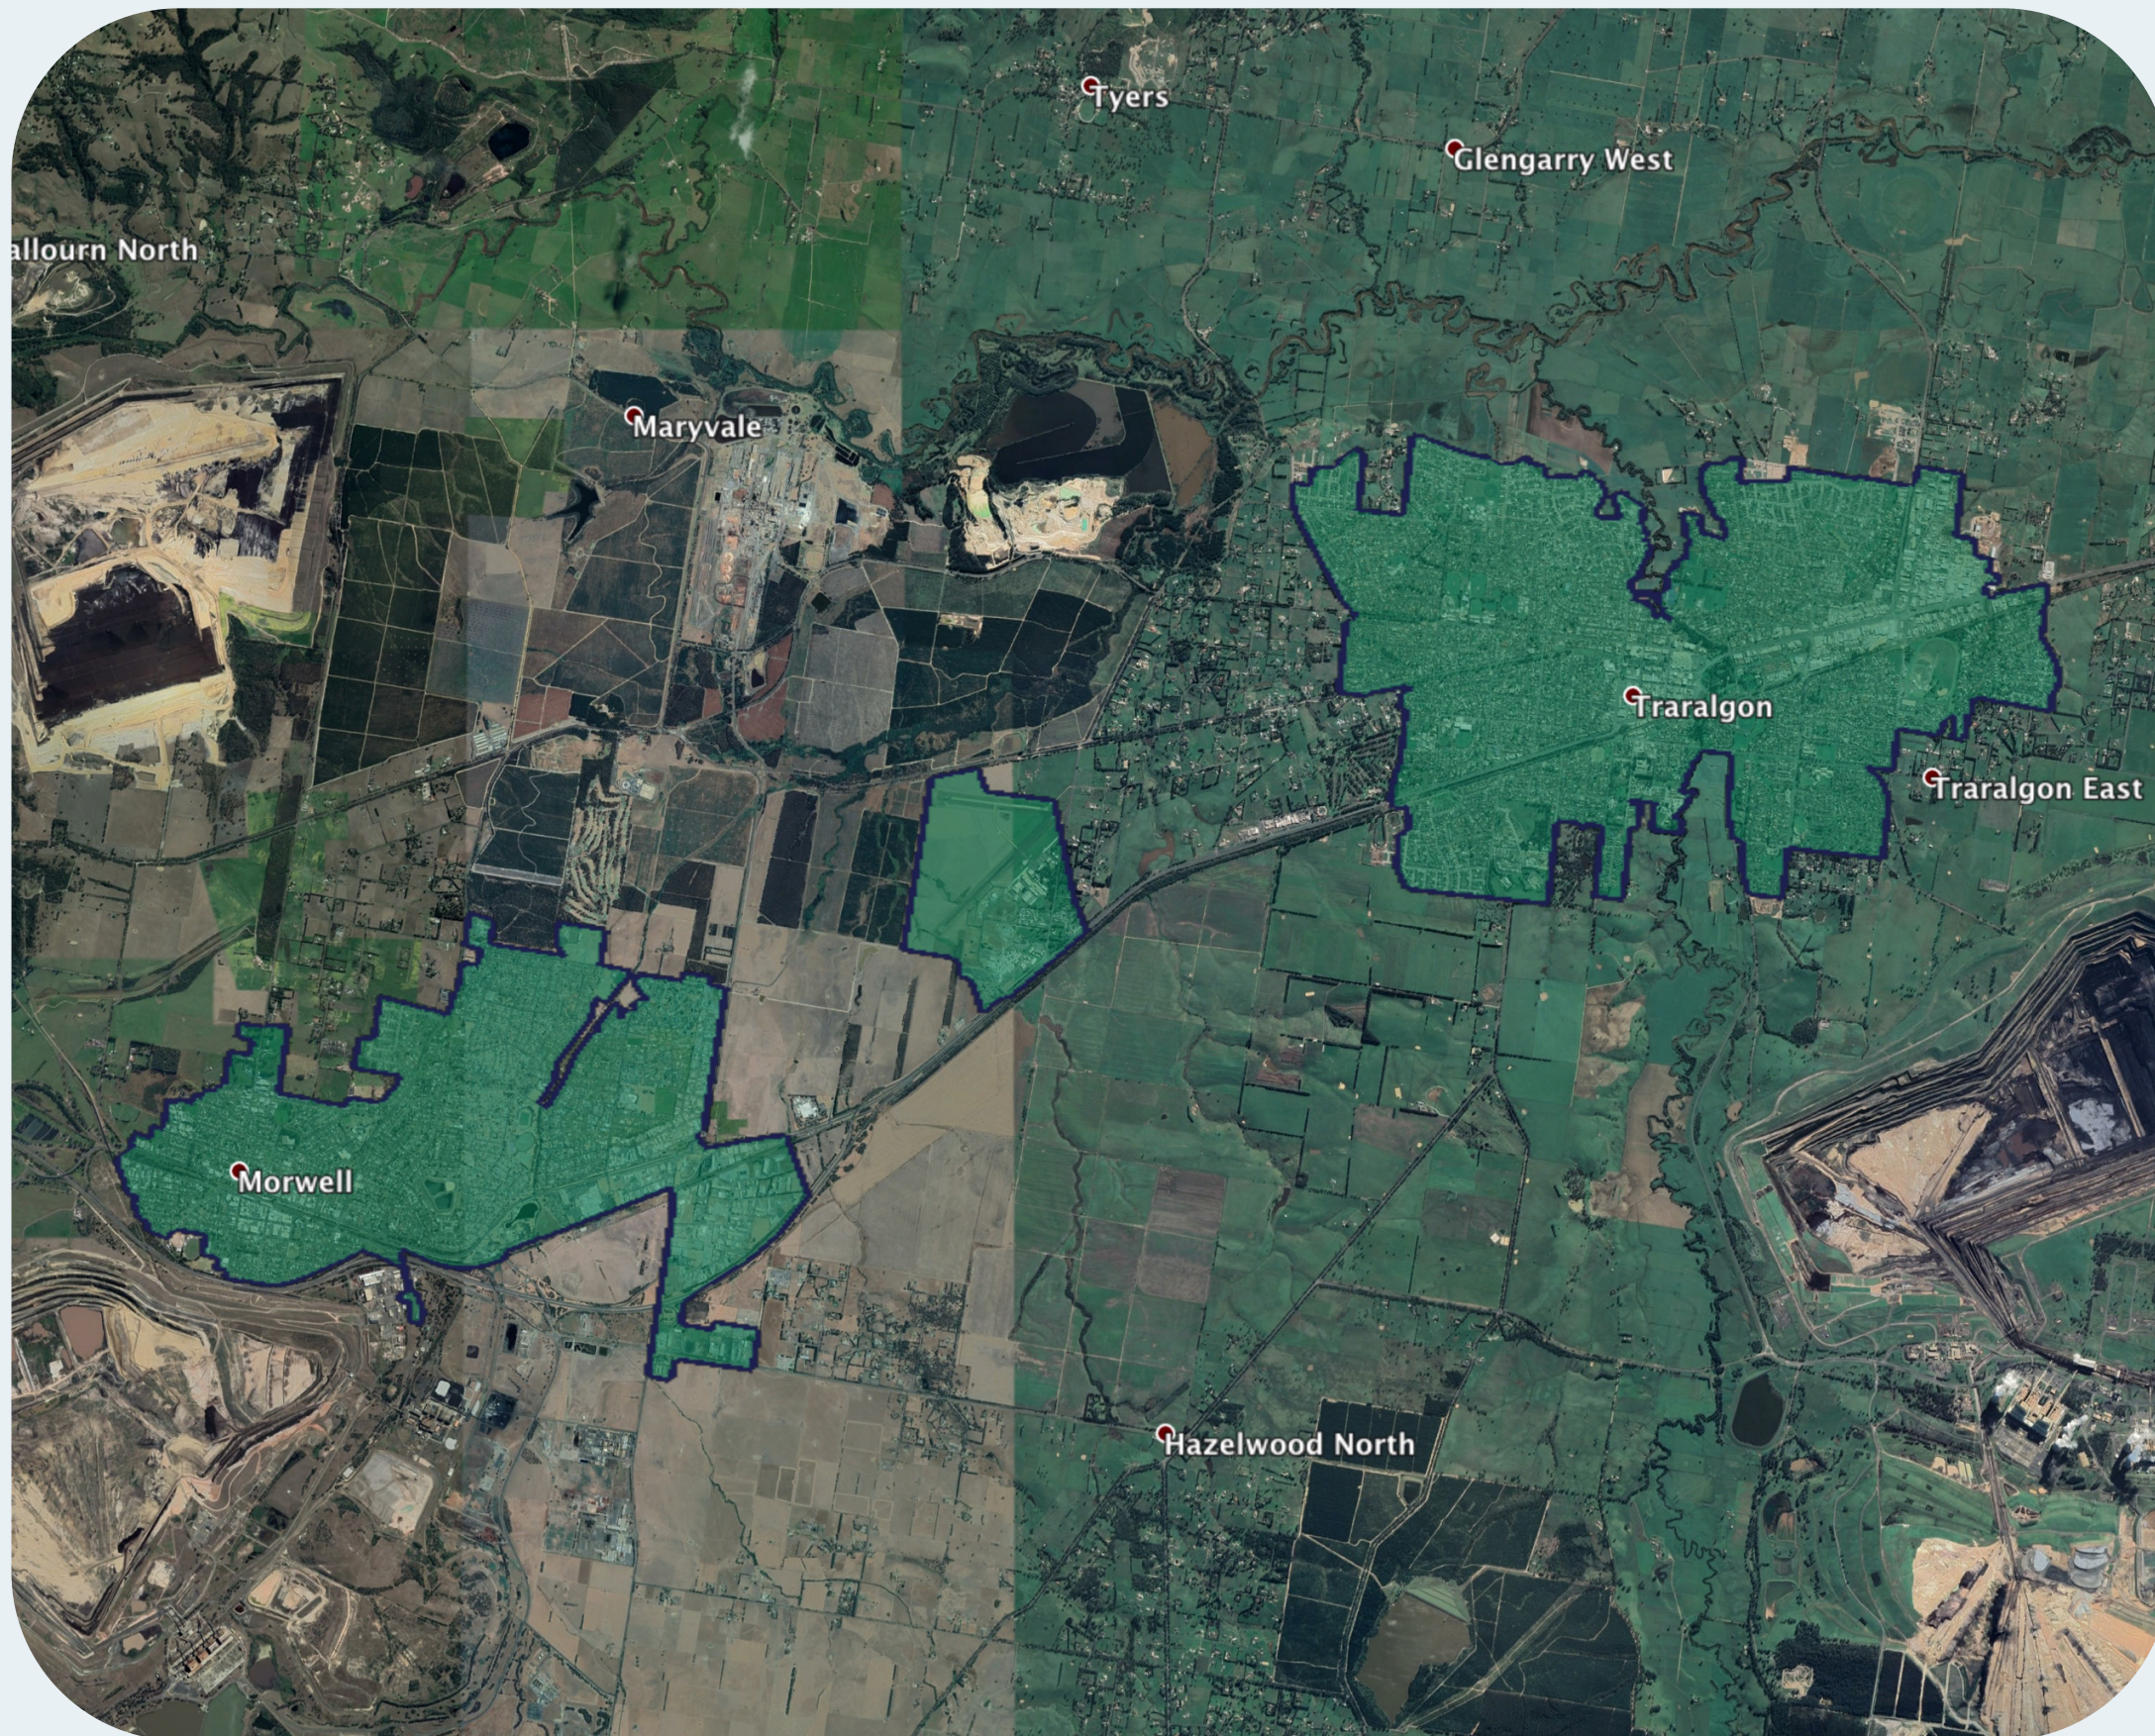

# nbn™ Business Fibre Zone indicative map – Morwell - Traralgon and surrounds

The nbn™ Business Fibre Initiative is available to businesses right across the country.

The area highlighted on this map, is part of an nbn™ Business Fibre Zone that is eligible for business nbn™ Enterprise Ethernet.

## Key

-  nbn™ Business Fibre Zone
-  Adjacent/nearby nbn™ Business Fibre Zone (where relevant)