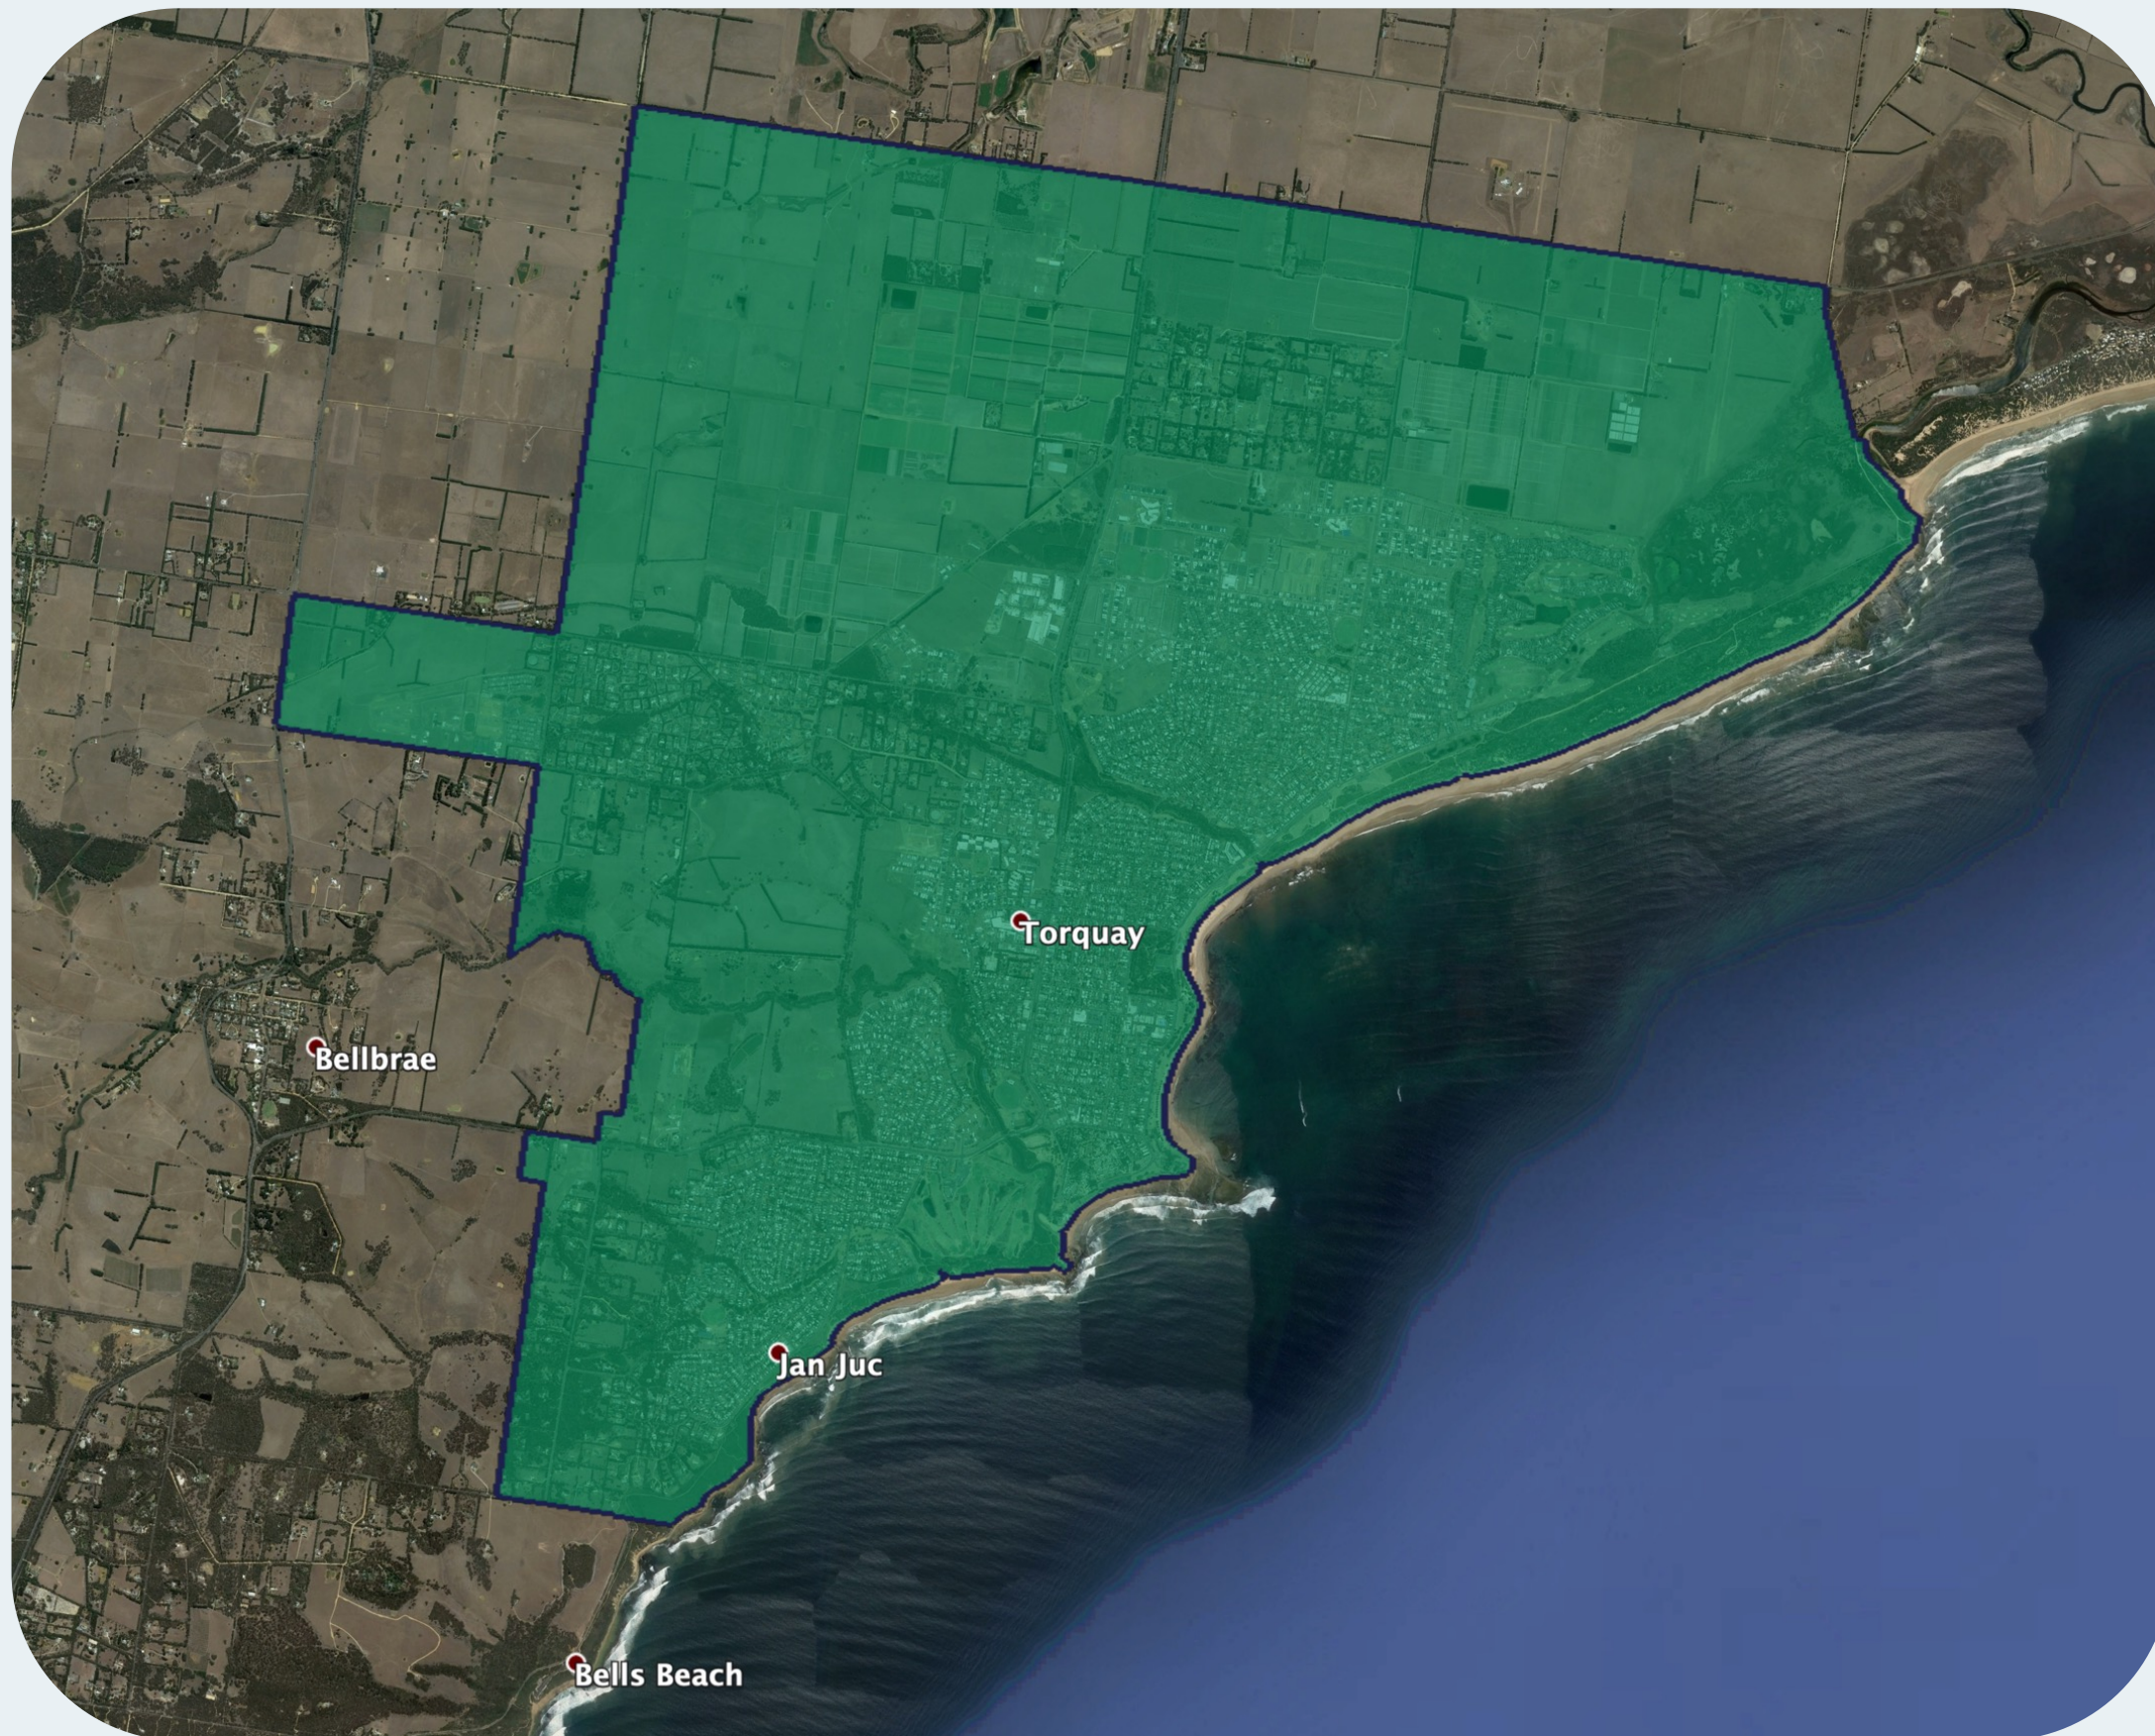

# nbn™ Business Fibre Zone indicative map – Torquay and surrounds

The nbn™ Business Fibre Initiative is available to businesses right across the country.

The area highlighted on this map, is part of an nbn™ Business Fibre Zone that is eligible for business nbn™ Enterprise Ethernet.

## Key

-  nbn™ Business Fibre Zone
-  Adjacent/nearby nbn™ Business Fibre Zone (where relevant)